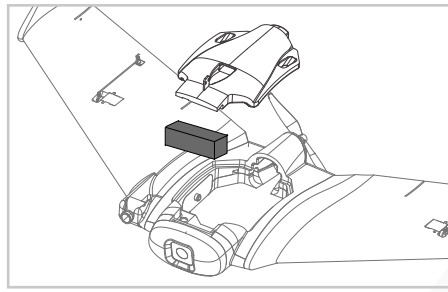

SPECIFICATIONS:

Material: Crash Resistant EPP
Wingspan: 900mm (35.43")
Length: 482mm (18.97")
Motor: 2206-2300KV
ESC: 30A w/5V 3A BEC
Servos: 9g digital servo
Prop: 5x5x3
Wing load: 59g/dm²
Flying speed: 10-80+km/h
Recommended Battery:
3-4S 1550-2200mAh

Follow us on

Contact us: info@sonicmodell.com
sales@sonicmodell.com
Customer service: cs@sonicmodell.com

www.sonicmodell.com

PARTS ASSEMBLY:

1. Choose the nose cone that suits your needs.
2. Install your camera.
3. Finish the installation of your FPV setup.

1. Install your battery.
2. Close the hatch.
3. Be sure your servos are working properly

(Camera Mount for GoPro H3/4, Runcam2 HD)

(Camera Mount for GoPro Session)

TESTING YOUR RADIO:

CAUTION:

This product is NOT a toy. Adult supervision is required for those under 14 years old. Improper adjustments and operation will result in damage to the item and/or injuries to the operator. Experience is required prior to handling this product.