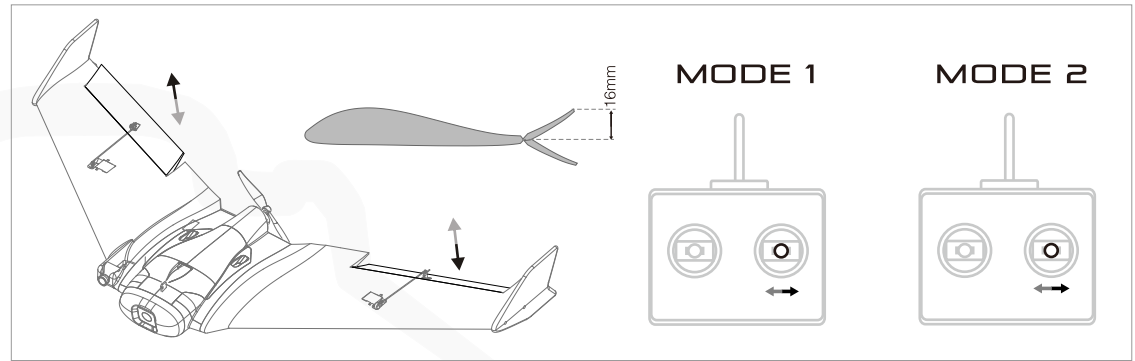

SPECIFICATIONS:

Material: Crash Resistant EPP
Wingspan: 900mm (35.43")
Length: 482mm (18.97")
Motor: 2206-2300KV
ESC: 30A w/5V 3A BEC
Servos: 9g digital servo
Prop: 5x5x3
Wing load: 59g/dm²
Flying speed: 10-80+km/h
Recommended Battery:
3-4S 1550-2200mAh

1. Install your battery.
2. Close the hatch.
3. Be sure your servos are working properly

(Camera Mount for GoPro H3/4, Runcam2 HD)

(Camera Mount for GoPro Session)

TESTING YOUR RADIO:

CAUTION:

This product is NOT a toy. Adult supervision is required for those under 14 years old. Improper adjustments and operation will result in damage to the item and/or injuries to the operator. Experience is required prior to handling this product.