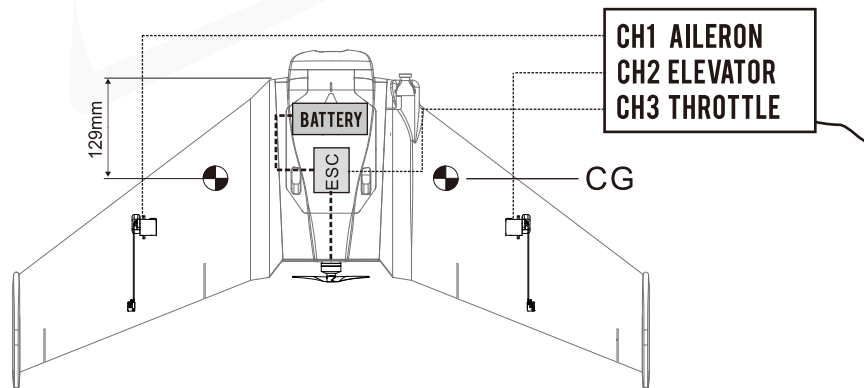

SPECIFICATIONS:

Material: Crash Resistant EPP
Wingspan: 900mm (35.43")
Length: 482mm (18.97")
Motor: 2206-2300KV
ESC: 30A w/5V 3A BEC
Servos: 9g digital servo
Prop: 5x5x3
Wing load: 59g/dm²
Flying speed: 10-80+km/h
Recommended Battery:
3-4S 1550-2200mAh

Follow us on

Contact us: info@sonicmodell.com
sales@sonicmodell.com
Customer service: cs@sonicmodell.com

www.sonicmodell.com

PARTS ASSEMBLY:

1. Choose the nose cone that suits your needs.
2. Install your camera.
3. Finish the installation of your FPV setup.

1. Install your battery.
2. Close the hatch.
3. Be sure your servos are working properly

(Camera Mount for GoPro H3/4, Runcam2 HD)

(Camera Mount for GoPro Session)

TESTING YOUR RADIO:

CAUTION:

This product is NOT a toy. Adult supervision is required for those under 14 years old. Improper adjustments and operation will result in damage to the item and/or injuries to the operator. Experience is required prior to handling this product.