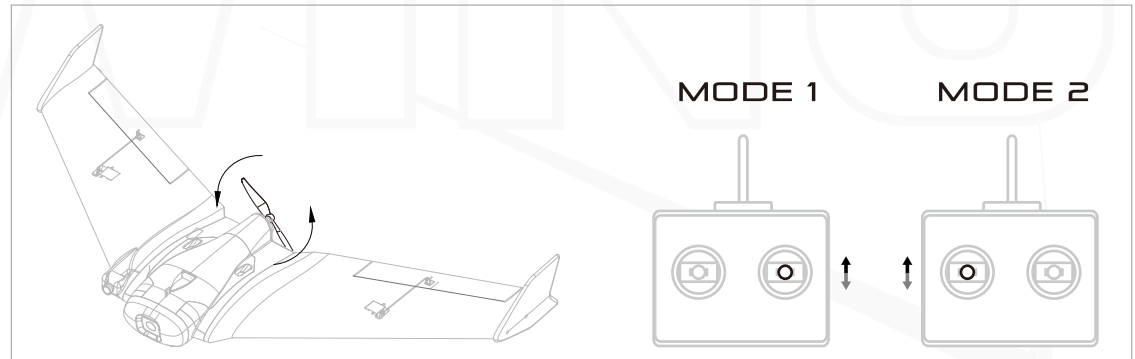

SPECIFICATIONS:

Material: Crash Resistant EPP
Wingspan: 900mm (35.43")
Length: 482mm (18.97")
Motor: 2206-2300KV
ESC: 30A w/5V 3A BEC
Servos: 9g digital servo
Prop: 5x5x3
Wing load: 59g/dm²
Flying speed: 10-80+km/h
Recommended Battery:
3-4S 1550-2200mAh

1. Install your battery.
2. Close the hatch.
3. Be sure your servos are working properly

(Camera Mount for GoPro H3/4, Runcam2 HD)

(Camera Mount for GoPro Session)

TESTING YOUR RADIO:

CAUTION:

This product is NOT a toy. Adult supervision is required for those under 14 years old. Improper adjustments and operation will result in damage to the item and/or injuries to the operator. Experience is required prior to handling this product.