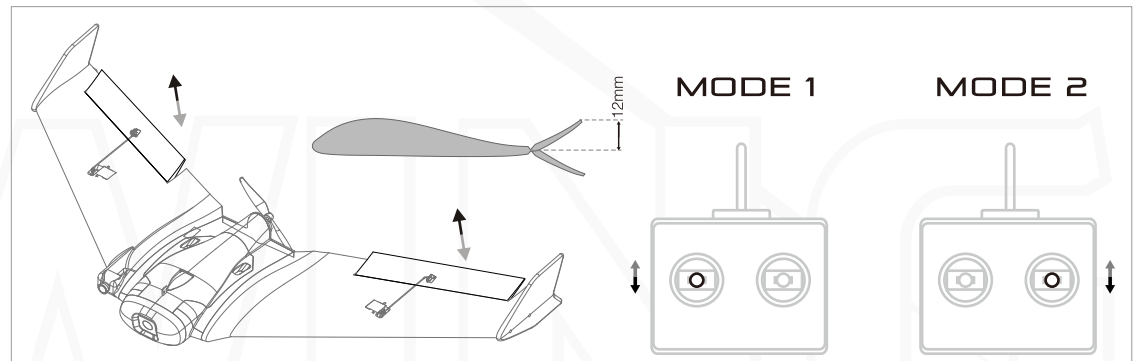

SPECIFICATIONS:

Material: Crash Resistant EPP
Wingspan: 900mm (35.43")
Length: 482mm (18.97")
Motor: 2206-2300KV
ESC: 30A w/5V 3A BEC
Servos: 9g digital servo
Prop: 5x5x3
Wing load: 59g/dm²
Flying speed: 10-80+km/h
Recommended Battery:
3-4S 1550-2200mAh

1. Install your battery.
2. Close the hatch.
3. Be sure your servos are working properly

(Camera Mount for GoPro H3/4, Runcam2 HD)

(Camera Mount for GoPro Session)

TESTING YOUR RADIO:

CAUTION:

This product is NOT a toy. Adult supervision is required for those under 14 years old. Improper adjustments and operation will result in damage to the item and/or injuries to the operator. Experience is required prior to handling this product.