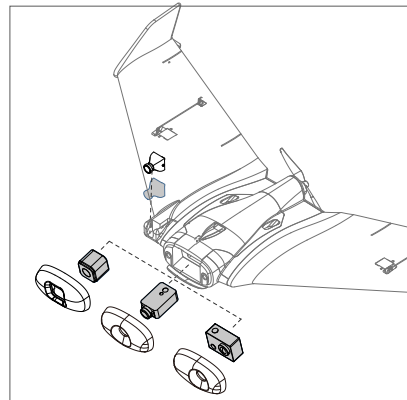

SPECIFICATIONS:

Material: Crash Resistant EPP
Wingspan: 900mm (35.43")
Length: 482mm (18.97")
Motor: 2206-2300KV
ESC: 30A w/5V 3A BEC
Servos: 9g digital servo
Prop: 5x5x3
Wing load: 59g/dm²
Flying speed: 10-80+km/h
Recommended Battery:
3-4S 1550-2200mAh

Follow us on

Contact us: info@sonicmodell.com
sales@sonicmodell.com
Customer service: cs@sonicmodell.com

www.sonicmodell.com

PARTS ASSEMBLY:

1. Choose the nose cone that suits your needs.
2. Install your camera.
3. Finish the installation of your FPV setup.

1. Install your battery.
2. Close the hatch.
3. Be sure your servos are working properly

(Camera Mount for GoPro H3/4, Runcam2 HD)

(Camera Mount for GoPro Session)

TESTING YOUR RADIO:

CAUTION:

This product is NOT a toy. Adult supervision is required for those under 14 years old. Improper adjustments and operation will result in damage to the item and/or injuries to the operator. Experience is required prior to handling this product.