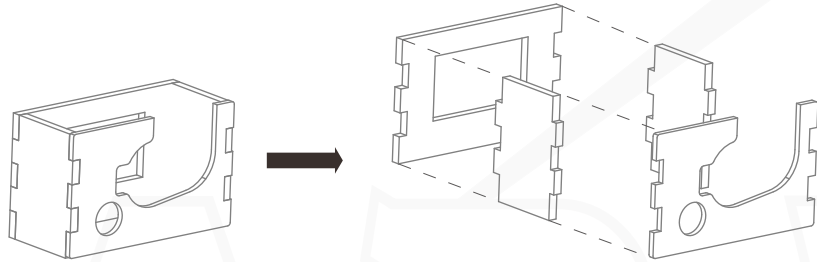

SPECIFICATIONS:

Material: Crash Resistant EPP
Wingspan: 900mm (35.43")
Length: 482mm (18.97")
Motor: 2206-2300KV
ESC: 30A w/5V 3A BEC
Servos: 9g digital servo
Prop: 5x5x3
Wing load: 59g/dm²
Flying speed: 10-80+km/h
Recommended Battery:
3-4S 1550-2200mAh

Follow us on

Contact us: info@sonicmodell.com
sales@sonicmodell.com
Customer service: cs@sonicmodell.com

www.sonicmodell.com

PARTS ASSEMBLY:

1. Choose the nose cone that suits your needs.
2. Install your camera.
3. Finish the installation of your FPV setup.

1. Install your battery.
2. Close the hatch.
3. Be sure your servos are working properly

(Camera Mount for GoPro H3/4, Runcam2 HD)

(Camera Mount for GoPro Session)

TESTING YOUR RADIO:

CAUTION:

This product is NOT a toy. Adult supervision is required for those under 14 years old. Improper adjustments and operation will result in damage to the item and/or injuries to the operator. Experience is required prior to handling this product.