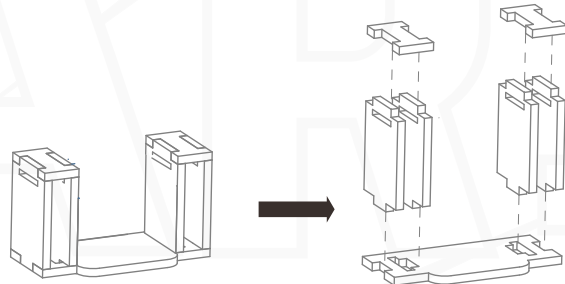

SPECIFICATIONS:

Material: Crash Resistant EPP
Wingspan: 900mm (35.43")
Length: 482mm (18.97")
Motor: 2206-2300KV
ESC: 30A w/5V 3A BEC
Servos: 9g digital servo
Prop: 5x5x3
Wing load: 59g/dm²
Flying speed: 10-80+km/h
Recommended Battery:
3-4S 1550-2200mAh

Follow us on

Contact us: info@sonicmodell.com
sales@sonicmodell.com
Customer service: cs@sonicmodell.com

www.sonicmodell.com

PARTS ASSEMBLY:

1. Choose the nose cone that suits your needs.
2. Install your camera.
3. Finish the installation of your FPV setup.

1. Install your battery.
2. Close the hatch.
3. Be sure your servos are working properly

(Camera Mount for GoPro H3/4, Runcam2 HD)

(Camera Mount for GoPro Session)

TESTING YOUR RADIO:

CAUTION:

This product is NOT a toy. Adult supervision is required for those under 14 years old. Improper adjustments and operation will result in damage to the item and/or injuries to the operator. Experience is required prior to handling this product.