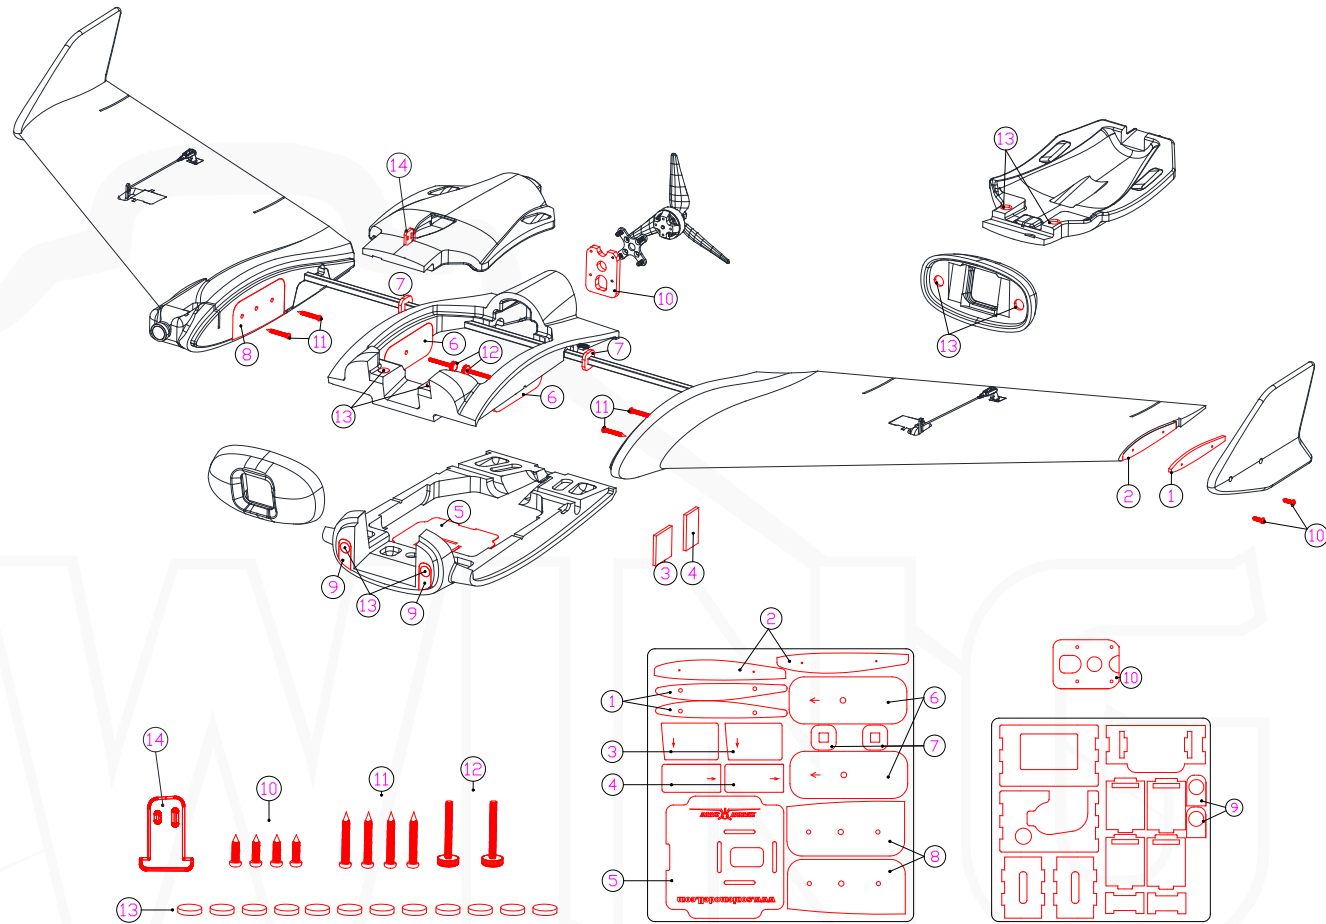

Thank you for purchasing a SonicModell product!

AR-WING CLASSIC

THE "ALL TERRAIN" FPV WING!

Ideal for beginners and experienced pilots alike
Tough, fast and extremely maneuverable
Smart design for better FPV gear placement

SPECIFICATIONS:

Material: Crash Resistant EPP
Wingspan: 900mm (35.43")
Length: 482mm (18.97")
Motor: 2206-2300KV
ESC: 30A w/5V 3A BEC
Servos: 9g digital servo
Prop: 5x5x3
Wing load: 59g/dm²
Flying speed: 10-80+km/h
Recommended Battery:
3-4S 1550-2200mAh

Follow us on

Contact us: info@sonicmodell.com
sales@sonicmodell.com
Customer service: cs@sonicmodell.com

www.sonicmodell.com

PARTS ASSEMBLY:

1. Choose the nose cone that suits your needs.
2. Install your camera.
3. Finish the installation of your FPV setup.

1. Install your battery.
2. Close the hatch.
3. Be sure your servos are working properly

(Camera Mount for GoPro H3/4, Runcam2 HD)

(Camera Mount for GoPro Session)

TESTING YOUR RADIO:

CAUTION:

This product is NOT a toy. Adult supervision is required for those under 14 years old. Improper adjustments and operation will result in damage to the item and/or injuries to the operator. Experience is required prior to handling this product.