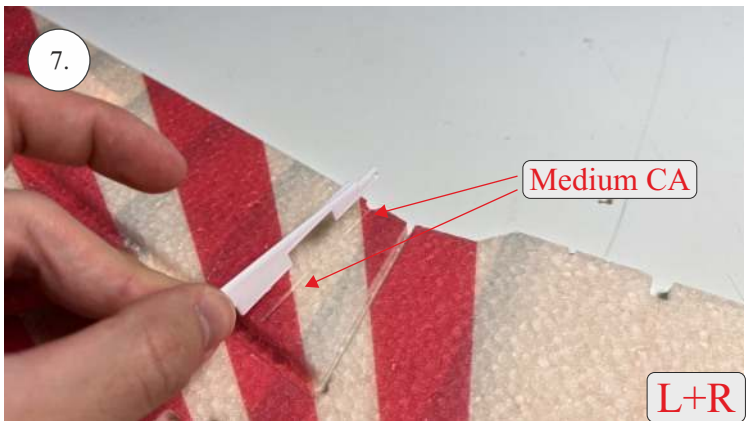

## List of accesories

	<b><u>Carbon</u></b>
2x	3x0,5x200mm
2x	3x0,5x750mm
1x	3x0,5x320mm
2x	1,2x200mm
4x	1x500mm
8x	0,8x500mm
1x	3/2x330mm
1x	1x330mm
2x	2.5x1.5x225mm
2x	1,5x275mm
	<b><u>Bag</u></b>
1x	1,5x40mm
1x	1,5x 30mm
8x	MPJ pin + coupling
4x	RC coupling
1x	40mm heatshrin
2x	bowden 1mm
2x	pneu
1+1	pilot + pipe
1x	tail gear
	<b><u>Plastic</u></b>
1x pair	aile horn
1x pair	aile coupling
2x	VOP set
1x	SOP horn
1x	SOP horn
2x	wheel disc
1x pair	nut
1x pair	landing gear
1x	Motor mount
1x	other
12pcs	6mm guides