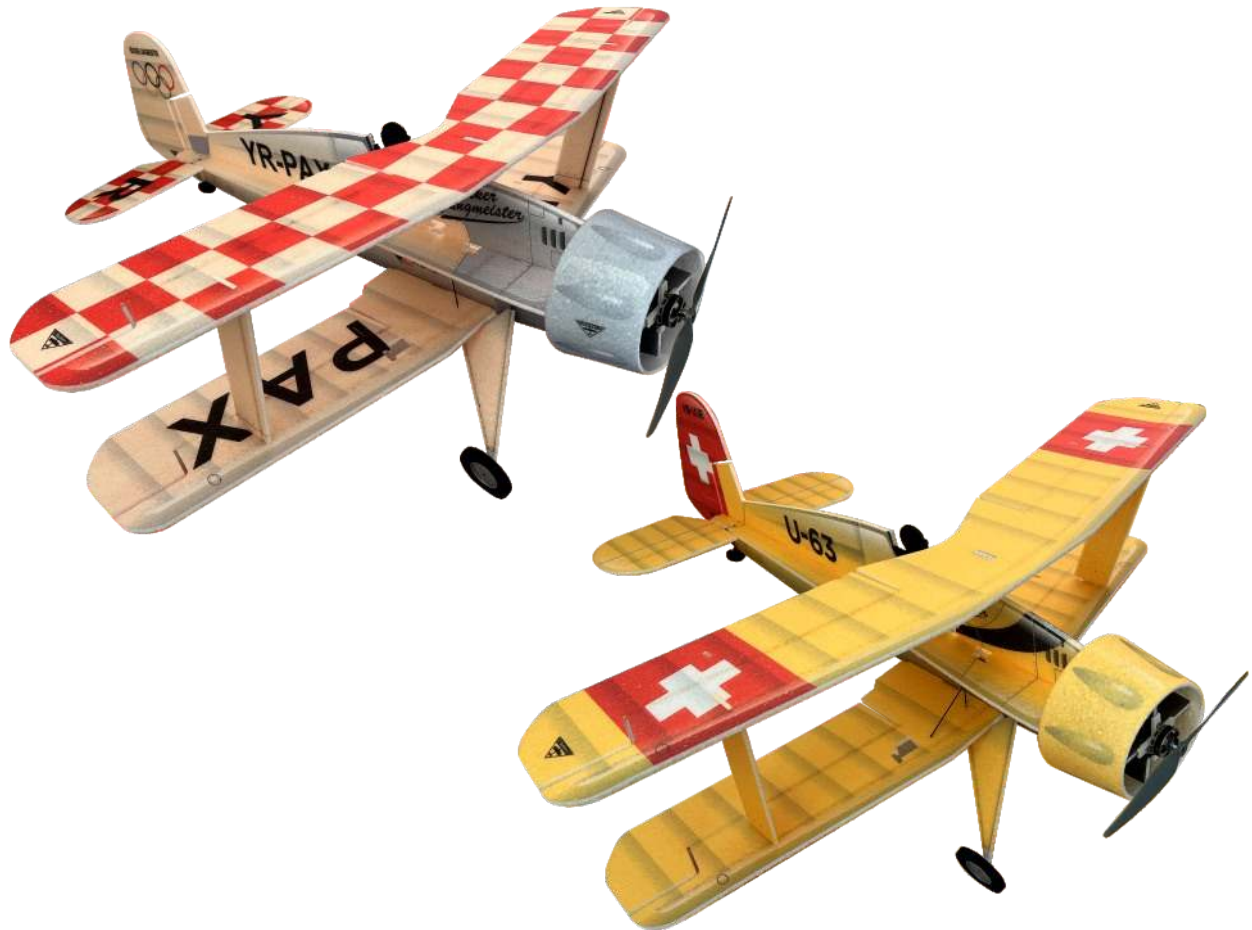

# *Bücker Jungmann*

## List of accesories

	<b><u>Carbon</u></b>
2x	3x0,5x200mm
2x	3x0,5x750mm
1x	3x0,5x320mm
2x	1,2x200mm
4x	1x500mm
8x	0,8x500mm
1x	3/2x330mm
1x	1x330mm
2x	2.5x1.5x225mm
2x	1,5x275mm
	<b><u>Bag</u></b>
1x	1,5x40mm
1x	1,5x 30mm
8x	MPJ pin + coupling
4x	RC coupling
1x	40mm heatshrin
2x	bowden 1mm
2x	pneu
1+1	pilot + pipe
1x	tail gear
	<b><u>Plastic</u></b>
1x pair	aile horn
1x pair	aile coupling
2x	VOP set
1x	SOP horn
1x	SOP horn
2x	wheel disc
1x pair	nut
1x pair	landing gear
1x	Motor mount
1x	other
12pcs	6mm guides