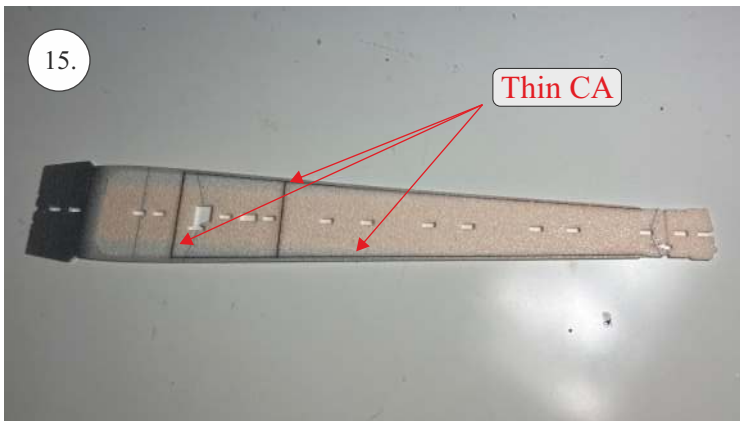

## List of accesories

	<b><u>Carbon</u></b>
2x	3x0,5x200mm
2x	3x0,5x750mm
1x	3x0,5x320mm
2x	1,2x200mm
4x	1x500mm
8x	0,8x500mm
1x	3/2x330mm
1x	1x330mm
2x	2.5x1.5x225mm
2x	1,5x275mm
	<b><u>Bag</u></b>
1x	1,5x40mm
1x	1,5x 30mm
8x	MPJ pin + coupling
4x	RC coupling
1x	40mm heatshrin
2x	bowden 1mm
2x	pneu
1+1	pilot + pipe
1x	tail gear
	<b><u>Plastic</u></b>
1x pair	aile horn
1x pair	aile coupling
2x	VOP set
1x	SOP horn
1x	SOP horn
2x	wheel disc
1x pair	nut
1x pair	landing gear
1x	Motor mount
1x	other
12pcs	6mm guides