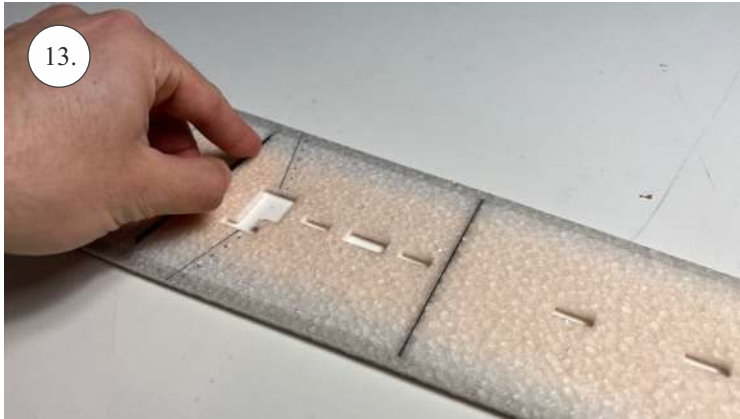

## List of accesories

	<b><u>Carbon</u></b>
2x	3x0,5x200mm
2x	3x0,5x750mm
1x	3x0,5x320mm
2x	1,2x200mm
4x	1x500mm
8x	0,8x500mm
1x	3/2x330mm
1x	1x330mm
2x	2.5x1.5x225mm
2x	1,5x275mm
	<b><u>Bag</u></b>
1x	1,5x40mm
1x	1,5x 30mm
8x	MPJ pin + coupling
4x	RC coupling
1x	40mm heatshrin
2x	bowden 1mm
2x	pneu
1+1	pilot + pipe
1x	tail gear
	<b><u>Plastic</u></b>
1x pair	aile horn
1x pair	aile coupling
2x	VOP set
1x	SOP horn
1x	SOP horn
2x	wheel disc
1x pair	nut
1x pair	landing gear
1x	Motor mount
1x	other
12pcs	6mm guides