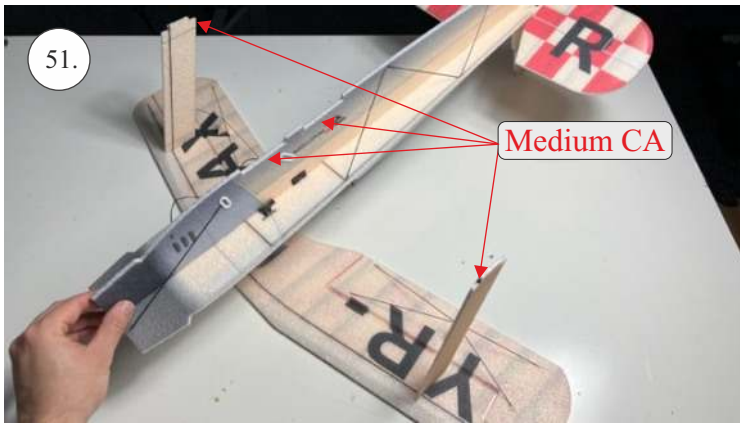

## List of accesories

	<b><u>Carbon</u></b>
2x	3x0,5x200mm
2x	3x0,5x750mm
1x	3x0,5x320mm
2x	1,2x200mm
4x	1x500mm
8x	0,8x500mm
1x	3/2x330mm
1x	1x330mm
2x	2.5x1.5x225mm
2x	1,5x275mm
	<b><u>Bag</u></b>
1x	1,5x40mm
1x	1,5x 30mm
8x	MPJ pin + coupling
4x	RC coupling
1x	40mm heatshrin
2x	bowden 1mm
2x	pneu
1+1	pilot + pipe
1x	tail gear
	<b><u>Plastic</u></b>
1x pair	aile horn
1x pair	aile coupling
2x	VOP set
1x	SOP horn
1x	SOP horn
2x	wheel disc
1x pair	nut
1x pair	landing gear
1x	Motor mount
1x	other
12pcs	6mm guides