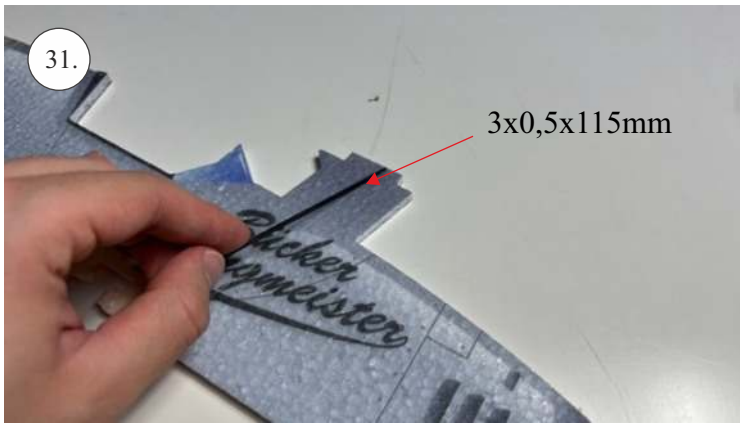

## List of accesories

	<b><u>Carbon</u></b>
2x	3x0,5x200mm
2x	3x0,5x750mm
1x	3x0,5x320mm
2x	1,2x200mm
4x	1x500mm
8x	0,8x500mm
1x	3/2x330mm
1x	1x330mm
2x	2.5x1.5x225mm
2x	1,5x275mm
	<b><u>Bag</u></b>
1x	1,5x40mm
1x	1,5x 30mm
8x	MPJ pin + coupling
4x	RC coupling
1x	40mm heatshrin
2x	bowden 1mm
2x	pneu
1+1	pilot + pipe
1x	tail gear
	<b><u>Plastic</u></b>
1x pair	aile horn
1x pair	aile coupling
2x	VOP set
1x	SOP horn
1x	SOP horn
2x	wheel disc
1x pair	nut
1x pair	landing gear
1x	Motor mount
1x	other
12pcs	6mm guides