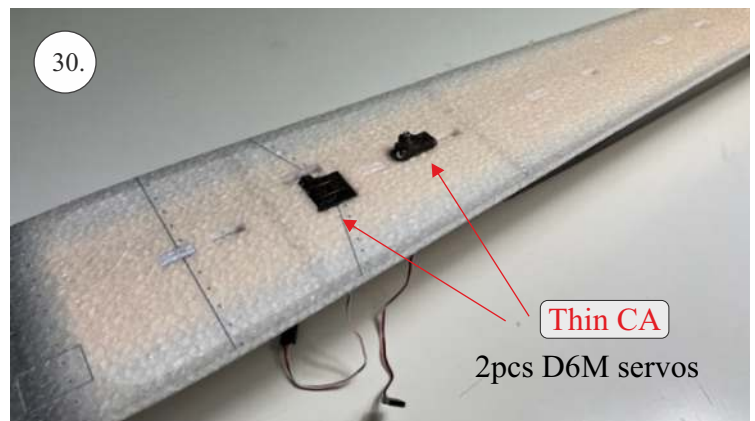

## List of accesories

	<b><u>Carbon</u></b>
2x	3x0,5x200mm
2x	3x0,5x750mm
1x	3x0,5x320mm
2x	1,2x200mm
4x	1x500mm
8x	0,8x500mm
1x	3/2x330mm
1x	1x330mm
2x	2.5x1.5x225mm
2x	1,5x275mm
	<b><u>Bag</u></b>
1x	1,5x40mm
1x	1,5x 30mm
8x	MPJ pin + coupling
4x	RC coupling
1x	40mm heatshrin
2x	bowden 1mm
2x	pneu
1+1	pilot + pipe
1x	tail gear
	<b><u>Plastic</u></b>
1x pair	aile horn
1x pair	aile coupling
2x	VOP set
1x	SOP horn
1x	SOP horn
2x	wheel disc
1x pair	nut
1x pair	landing gear
1x	Motor mount
1x	other
12pcs	6mm guides