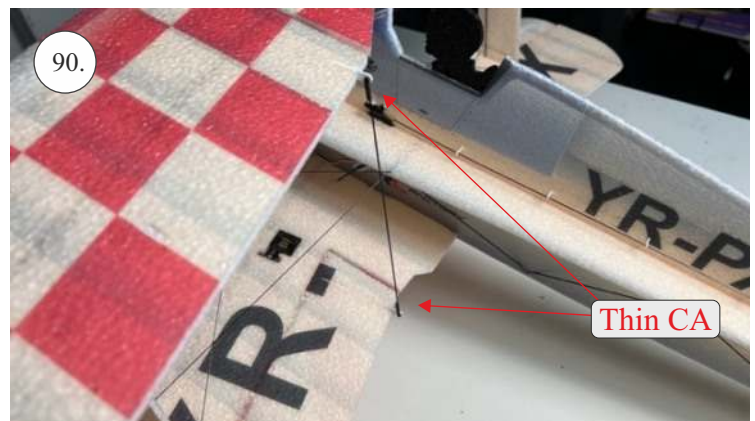

## List of accesories

	<b><u>Carbon</u></b>
2x	3x0,5x200mm
2x	3x0,5x750mm
1x	3x0,5x320mm
2x	1,2x200mm
4x	1x500mm
8x	0,8x500mm
1x	3/2x330mm
1x	1x330mm
2x	2.5x1.5x225mm
2x	1,5x275mm
	<b><u>Bag</u></b>
1x	1,5x40mm
1x	1,5x 30mm
8x	MPJ pin + coupling
4x	RC coupling
1x	40mm heatshrin
2x	bowden 1mm
2x	pneu
1+1	pilot + pipe
1x	tail gear
	<b><u>Plastic</u></b>
1x pair	aile horn
1x pair	aile coupling
2x	VOP set
1x	SOP horn
1x	SOP horn
2x	wheel disc
1x pair	nut
1x pair	landing gear
1x	Motor mount
1x	other
12pcs	6mm guides