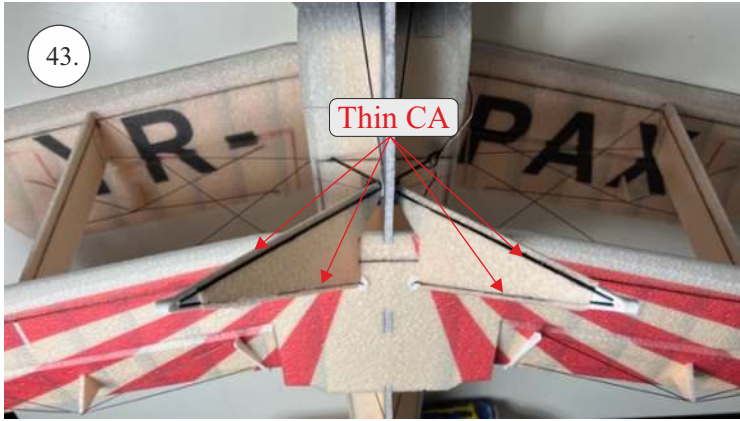

## List of accesories

	<b><u>Carbon</u></b>
2x	3x0,5x200mm
2x	3x0,5x750mm
1x	3x0,5x320mm
2x	1,2x200mm
4x	1x500mm
8x	0,8x500mm
1x	3/2x330mm
1x	1x330mm
2x	2.5x1.5x225mm
2x	1,5x275mm
	<b><u>Bag</u></b>
1x	1,5x40mm
1x	1,5x 30mm
8x	MPJ pin + coupling
4x	RC coupling
1x	40mm heatshrin
2x	bowden 1mm
2x	pneu
1+1	pilot + pipe
1x	tail gear
	<b><u>Plastic</u></b>
1x pair	aile horn
1x pair	aile coupling
2x	VOP set
1x	SOP horn
1x	SOP horn
2x	wheel disc
1x pair	nut
1x pair	landing gear
1x	Motor mount
1x	other
12pcs	6mm guides