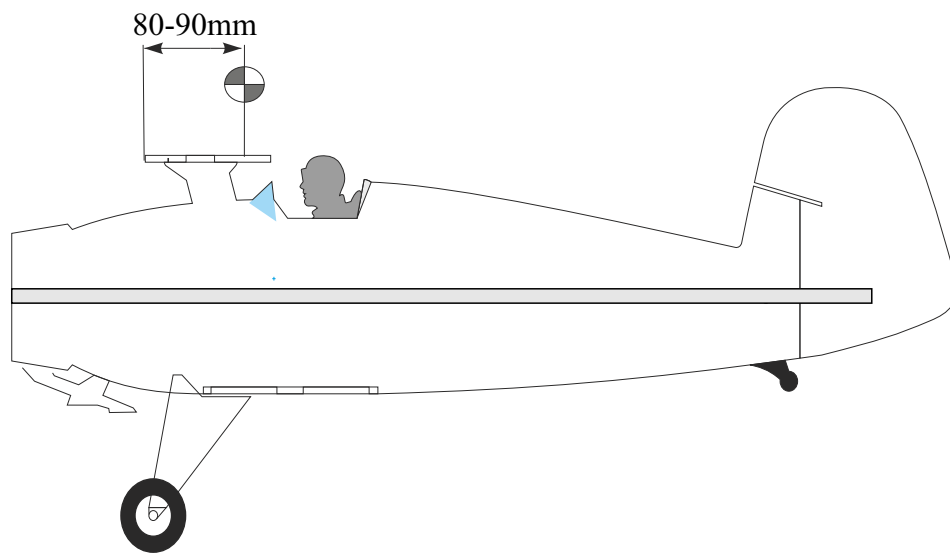

## List of accesories

	<b><u>Carbon</u></b>
2x	3x0,5x200mm
2x	3x0,5x750mm
1x	3x0,5x320mm
2x	1,2x200mm
4x	1x500mm
8x	0,8x500mm
1x	3/2x330mm
1x	1x330mm
2x	2.5x1.5x225mm
2x	1,5x275mm
	<b><u>Bag</u></b>
1x	1,5x40mm
1x	1,5x 30mm
8x	MPJ pin + coupling
4x	RC coupling
1x	40mm heatshrin
2x	bowden 1mm
2x	pneu
1+1	pilot + pipe
1x	tail gear
	<b><u>Plastic</u></b>
1x pair	aile horn
1x pair	aile coupling
2x	VOP set
1x	SOP horn
1x	SOP horn
2x	wheel disc
1x pair	nut
1x pair	landing gear
1x	Motor mount
1x	other
12pcs	6mm guides