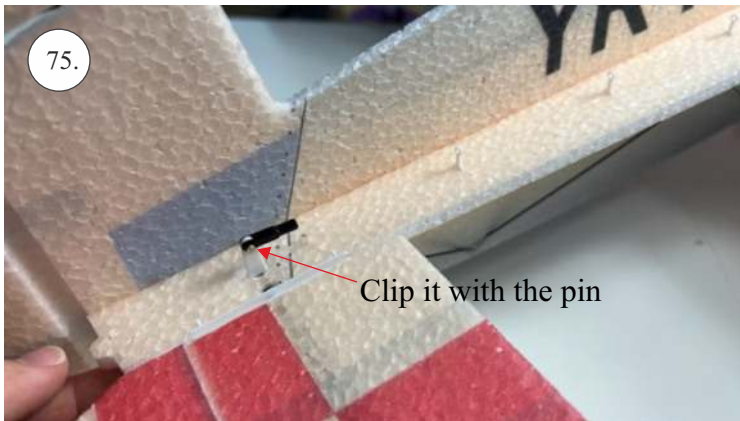

## List of accesories

	<b><u>Carbon</u></b>
2x	3x0,5x200mm
2x	3x0,5x750mm
1x	3x0,5x320mm
2x	1,2x200mm
4x	1x500mm
8x	0,8x500mm
1x	3/2x330mm
1x	1x330mm
2x	2.5x1.5x225mm
2x	1,5x275mm
	<b><u>Bag</u></b>
1x	1,5x40mm
1x	1,5x 30mm
8x	MPJ pin + coupling
4x	RC coupling
1x	40mm heatshrin
2x	bowden 1mm
2x	pneu
1+1	pilot + pipe
1x	tail gear
	<b><u>Plastic</u></b>
1x pair	aile horn
1x pair	aile coupling
2x	VOP set
1x	SOP horn
1x	SOP horn
2x	wheel disc
1x pair	nut
1x pair	landing gear
1x	Motor mount
1x	other
12pcs	6mm guides