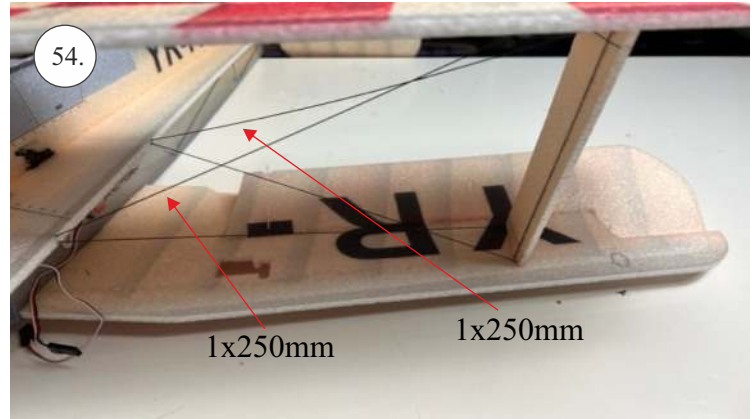

## List of accesories

	<b><u>Carbon</u></b>
2x	3x0,5x200mm
2x	3x0,5x750mm
1x	3x0,5x320mm
2x	1,2x200mm
4x	1x500mm
8x	0,8x500mm
1x	3/2x330mm
1x	1x330mm
2x	2.5x1.5x225mm
2x	1,5x275mm
	<b><u>Bag</u></b>
1x	1,5x40mm
1x	1,5x 30mm
8x	MPJ pin + coupling
4x	RC coupling
1x	40mm heatshrin
2x	bowden 1mm
2x	pneu
1+1	pilot + pipe
1x	tail gear
	<b><u>Plastic</u></b>
1x pair	aile horn
1x pair	aile coupling
2x	VOP set
1x	SOP horn
1x	SOP horn
2x	wheel disc
1x pair	nut
1x pair	landing gear
1x	Motor mount
1x	other
12pcs	6mm guides