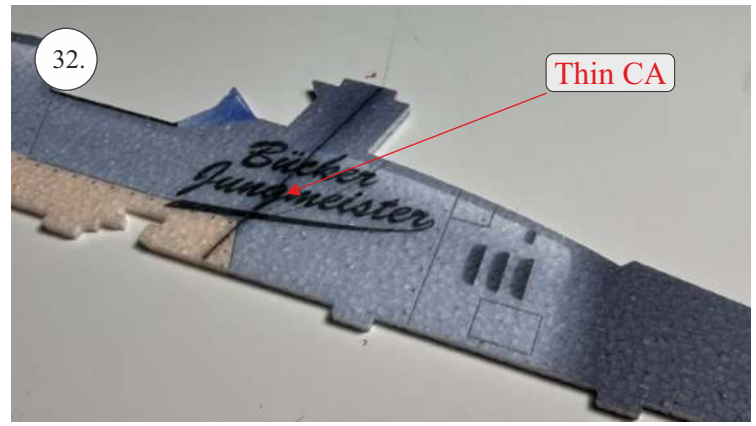

## List of accesories

	<b><u>Carbon</u></b>
2x	3x0,5x200mm
2x	3x0,5x750mm
1x	3x0,5x320mm
2x	1,2x200mm
4x	1x500mm
8x	0,8x500mm
1x	3/2x330mm
1x	1x330mm
2x	2.5x1.5x225mm
2x	1,5x275mm
	<b><u>Bag</u></b>
1x	1,5x40mm
1x	1,5x 30mm
8x	MPJ pin + coupling
4x	RC coupling
1x	40mm heatshrin
2x	bowden 1mm
2x	pneu
1+1	pilot + pipe
1x	tail gear
	<b><u>Plastic</u></b>
1x pair	aile horn
1x pair	aile coupling
2x	VOP set
1x	SOP horn
1x	SOP horn
2x	wheel disc
1x pair	nut
1x pair	landing gear
1x	Motor mount
1x	other
12pcs	6mm guides