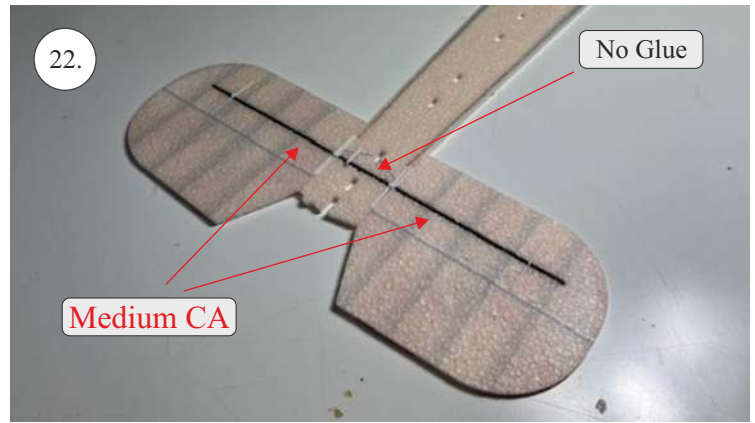

## List of accesories

	<b><u>Carbon</u></b>
2x	3x0,5x200mm
2x	3x0,5x750mm
1x	3x0,5x320mm
2x	1,2x200mm
4x	1x500mm
8x	0,8x500mm
1x	3/2x330mm
1x	1x330mm
2x	2.5x1.5x225mm
2x	1,5x275mm
	<b><u>Bag</u></b>
1x	1,5x40mm
1x	1,5x 30mm
8x	MPJ pin + coupling
4x	RC coupling
1x	40mm heatshrin
2x	bowden 1mm
2x	pneu
1+1	pilot + pipe
1x	tail gear
	<b><u>Plastic</u></b>
1x pair	aile horn
1x pair	aile coupling
2x	VOP set
1x	SOP horn
1x	SOP horn
2x	wheel disc
1x pair	nut
1x pair	landing gear
1x	Motor mount
1x	other
12pcs	6mm guides