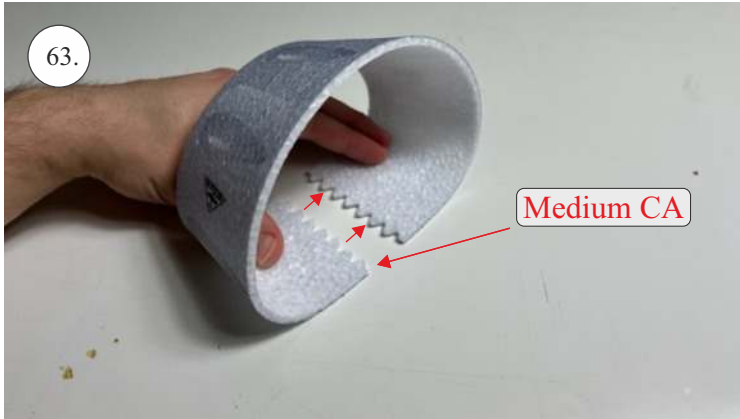

## List of accesories

	<b><u>Carbon</u></b>
2x	3x0,5x200mm
2x	3x0,5x750mm
1x	3x0,5x320mm
2x	1,2x200mm
4x	1x500mm
8x	0,8x500mm
1x	3/2x330mm
1x	1x330mm
2x	2.5x1.5x225mm
2x	1,5x275mm
	<b><u>Bag</u></b>
1x	1,5x40mm
1x	1,5x 30mm
8x	MPJ pin + coupling
4x	RC coupling
1x	40mm heatshrin
2x	bowden 1mm
2x	pneu
1+1	pilot + pipe
1x	tail gear
	<b><u>Plastic</u></b>
1x pair	aile horn
1x pair	aile coupling
2x	VOP set
1x	SOP horn
1x	SOP horn
2x	wheel disc
1x pair	nut
1x pair	landing gear
1x	Motor mount
1x	other
12pcs	6mm guides