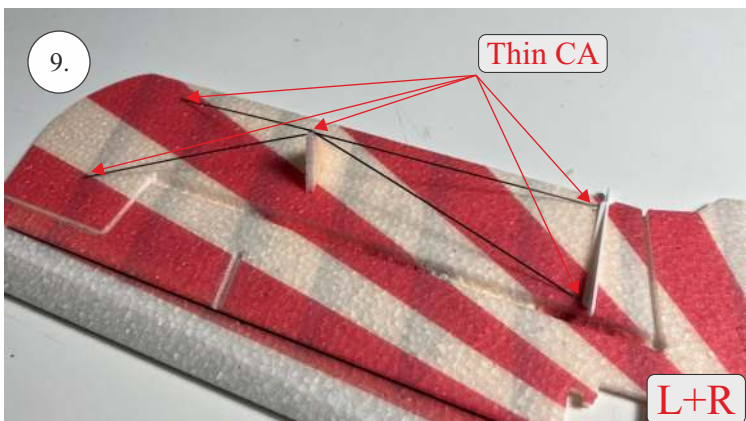

## List of accesories

	<b><u>Carbon</u></b>
2x	3x0,5x200mm
2x	3x0,5x750mm
1x	3x0,5x320mm
2x	1,2x200mm
4x	1x500mm
8x	0,8x500mm
1x	3/2x330mm
1x	1x330mm
2x	2.5x1.5x225mm
2x	1,5x275mm
	<b><u>Bag</u></b>
1x	1,5x40mm
1x	1,5x 30mm
8x	MPJ pin + coupling
4x	RC coupling
1x	40mm heatshrin
2x	bowden 1mm
2x	pneu
1+1	pilot + pipe
1x	tail gear
	<b><u>Plastic</u></b>
1x pair	aile horn
1x pair	aile coupling
2x	VOP set
1x	SOP horn
1x	SOP horn
2x	wheel disc
1x pair	nut
1x pair	landing gear
1x	Motor mount
1x	other
12pcs	6mm guides