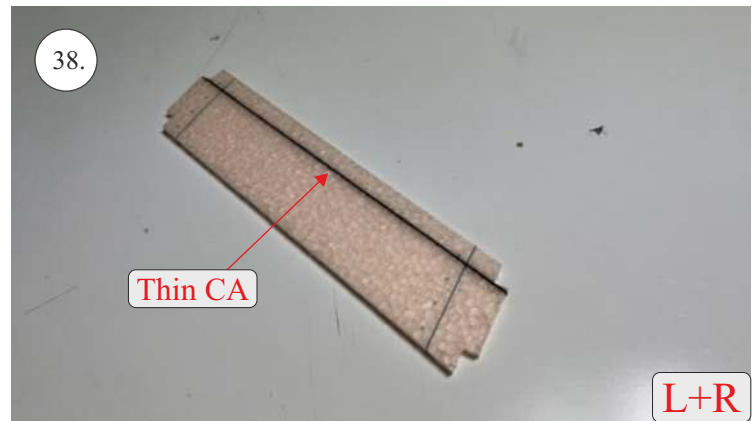

## List of accesories

	<b><u>Carbon</u></b>
2x	3x0,5x200mm
2x	3x0,5x750mm
1x	3x0,5x320mm
2x	1,2x200mm
4x	1x500mm
8x	0,8x500mm
1x	3/2x330mm
1x	1x330mm
2x	2.5x1.5x225mm
2x	1,5x275mm
	<b><u>Bag</u></b>
1x	1,5x40mm
1x	1,5x 30mm
8x	MPJ pin + coupling
4x	RC coupling
1x	40mm heatshrin
2x	bowden 1mm
2x	pneu
1+1	pilot + pipe
1x	tail gear
	<b><u>Plastic</u></b>
1x pair	aile horn
1x pair	aile coupling
2x	VOP set
1x	SOP horn
1x	SOP horn
2x	wheel disc
1x pair	nut
1x pair	landing gear
1x	Motor mount
1x	other
12pcs	6mm guides