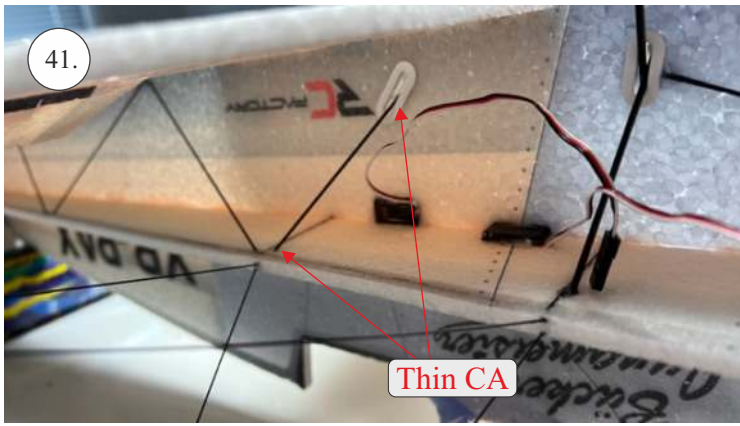

## List of accesories

	<b><u>Carbon</u></b>
2x	3x0,5x200mm
2x	3x0,5x750mm
1x	3x0,5x320mm
2x	1,2x200mm
4x	1x500mm
8x	0,8x500mm
1x	3/2x330mm
1x	1x330mm
2x	2.5x1.5x225mm
2x	1,5x275mm
	<b><u>Bag</u></b>
1x	1,5x40mm
1x	1,5x 30mm
8x	MPJ pin + coupling
4x	RC coupling
1x	40mm heatshrin
2x	bowden 1mm
2x	pneu
1+1	pilot + pipe
1x	tail gear
	<b><u>Plastic</u></b>
1x pair	aile horn
1x pair	aile coupling
2x	VOP set
1x	SOP horn
1x	SOP horn
2x	wheel disc
1x pair	nut
1x pair	landing gear
1x	Motor mount
1x	other
12pcs	6mm guides