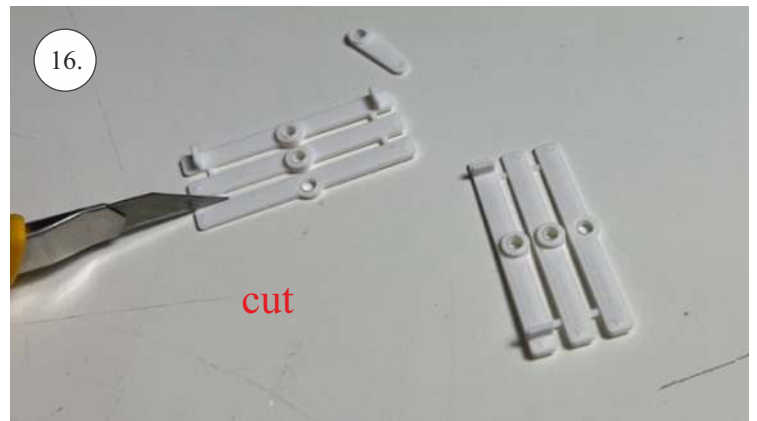

## List of accesories

	<b><u>Carbon</u></b>
2x	3x0,5x200mm
2x	3x0,5x750mm
1x	3x0,5x320mm
2x	1,2x200mm
4x	1x500mm
8x	0,8x500mm
1x	3/2x330mm
1x	1x330mm
2x	2.5x1.5x225mm
2x	1,5x275mm
	<b><u>Bag</u></b>
1x	1,5x40mm
1x	1,5x 30mm
8x	MPJ pin + coupling
4x	RC coupling
1x	40mm heatshrin
2x	bowden 1mm
2x	pneu
1+1	pilot + pipe
1x	tail gear
	<b><u>Plastic</u></b>
1x pair	aile horn
1x pair	aile coupling
2x	VOP set
1x	SOP horn
1x	SOP horn
2x	wheel disc
1x pair	nut
1x pair	landing gear
1x	Motor mount
1x	other
12pcs	6mm guides