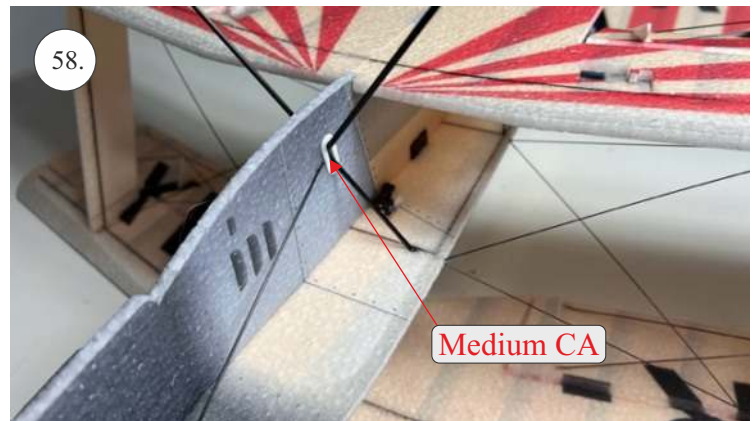

## List of accesories

	<b><u>Carbon</u></b>
2x	3x0,5x200mm
2x	3x0,5x750mm
1x	3x0,5x320mm
2x	1,2x200mm
4x	1x500mm
8x	0,8x500mm
1x	3/2x330mm
1x	1x330mm
2x	2.5x1.5x225mm
2x	1,5x275mm
	<b><u>Bag</u></b>
1x	1,5x40mm
1x	1,5x 30mm
8x	MPJ pin + coupling
4x	RC coupling
1x	40mm heatshrin
2x	bowden 1mm
2x	pneu
1+1	pilot + pipe
1x	tail gear
	<b><u>Plastic</u></b>
1x pair	aile horn
1x pair	aile coupling
2x	VOP set
1x	SOP horn
1x	SOP horn
2x	wheel disc
1x pair	nut
1x pair	landing gear
1x	Motor mount
1x	other
12pcs	6mm guides