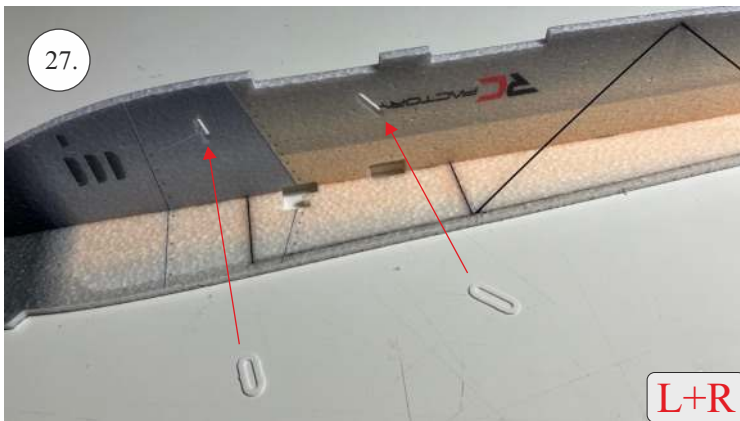

## List of accesories

	<b><u>Carbon</u></b>
2x	3x0,5x200mm
2x	3x0,5x750mm
1x	3x0,5x320mm
2x	1,2x200mm
4x	1x500mm
8x	0,8x500mm
1x	3/2x330mm
1x	1x330mm
2x	2.5x1.5x225mm
2x	1,5x275mm
	<b><u>Bag</u></b>
1x	1,5x40mm
1x	1,5x 30mm
8x	MPJ pin + coupling
4x	RC coupling
1x	40mm heatshrin
2x	bowden 1mm
2x	pneu
1+1	pilot + pipe
1x	tail gear
	<b><u>Plastic</u></b>
1x pair	aile horn
1x pair	aile coupling
2x	VOP set
1x	SOP horn
1x	SOP horn
2x	wheel disc
1x pair	nut
1x pair	landing gear
1x	Motor mount
1x	other
12pcs	6mm guides