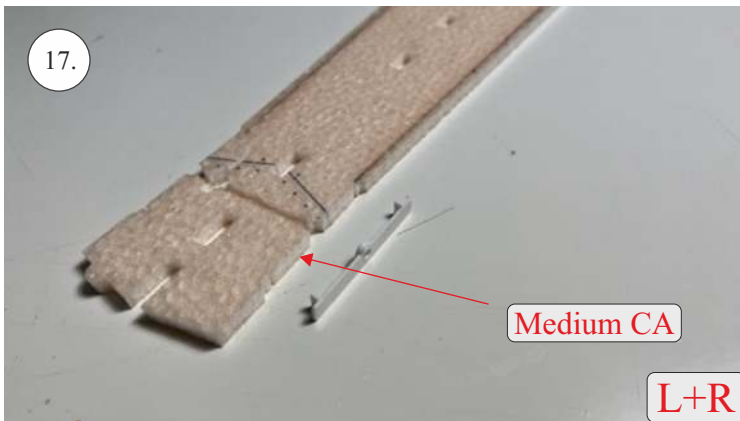

## List of accesories

	<b><u>Carbon</u></b>
2x	3x0,5x200mm
2x	3x0,5x750mm
1x	3x0,5x320mm
2x	1,2x200mm
4x	1x500mm
8x	0,8x500mm
1x	3/2x330mm
1x	1x330mm
2x	2.5x1.5x225mm
2x	1,5x275mm
	<b><u>Bag</u></b>
1x	1,5x40mm
1x	1,5x 30mm
8x	MPJ pin + coupling
4x	RC coupling
1x	40mm heatshrin
2x	bowden 1mm
2x	pneu
1+1	pilot + pipe
1x	tail gear
	<b><u>Plastic</u></b>
1x pair	aile horn
1x pair	aile coupling
2x	VOP set
1x	SOP horn
1x	SOP horn
2x	wheel disc
1x pair	nut
1x pair	landing gear
1x	Motor mount
1x	other
12pcs	6mm guides