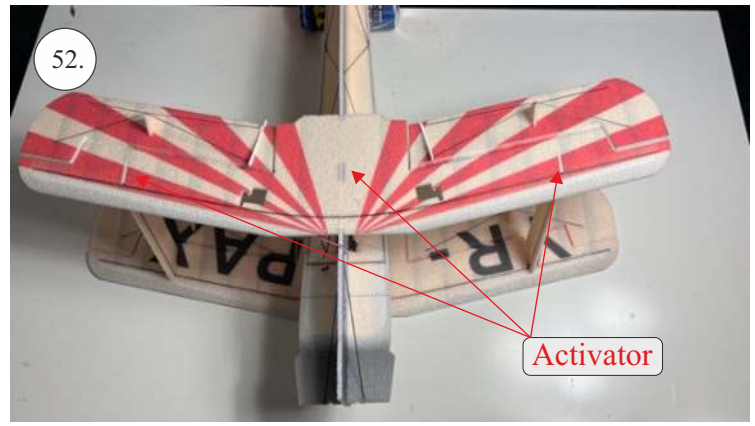

## List of accesories

	<b><u>Carbon</u></b>
2x	3x0,5x200mm
2x	3x0,5x750mm
1x	3x0,5x320mm
2x	1,2x200mm
4x	1x500mm
8x	0,8x500mm
1x	3/2x330mm
1x	1x330mm
2x	2.5x1.5x225mm
2x	1,5x275mm
	<b><u>Bag</u></b>
1x	1,5x40mm
1x	1,5x 30mm
8x	MPJ pin + coupling
4x	RC coupling
1x	40mm heatshrin
2x	bowden 1mm
2x	pneu
1+1	pilot + pipe
1x	tail gear
	<b><u>Plastic</u></b>
1x pair	aile horn
1x pair	aile coupling
2x	VOP set
1x	SOP horn
1x	SOP horn
2x	wheel disc
1x pair	nut
1x pair	landing gear
1x	Motor mount
1x	other
12pcs	6mm guides