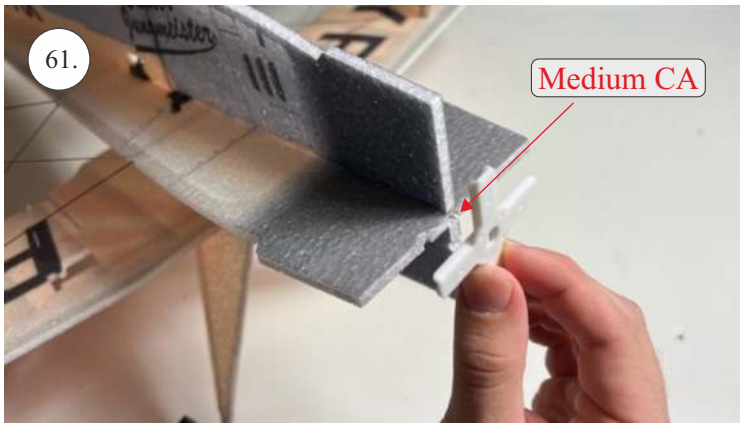

## List of accesories

	<b><u>Carbon</u></b>
2x	3x0,5x200mm
2x	3x0,5x750mm
1x	3x0,5x320mm
2x	1,2x200mm
4x	1x500mm
8x	0,8x500mm
1x	3/2x330mm
1x	1x330mm
2x	2.5x1.5x225mm
2x	1,5x275mm
	<b><u>Bag</u></b>
1x	1,5x40mm
1x	1,5x 30mm
8x	MPJ pin + coupling
4x	RC coupling
1x	40mm heatshrin
2x	bowden 1mm
2x	pneu
1+1	pilot + pipe
1x	tail gear
	<b><u>Plastic</u></b>
1x pair	aile horn
1x pair	aile coupling
2x	VOP set
1x	SOP horn
1x	SOP horn
2x	wheel disc
1x pair	nut
1x pair	landing gear
1x	Motor mount
1x	other
12pcs	6mm guides