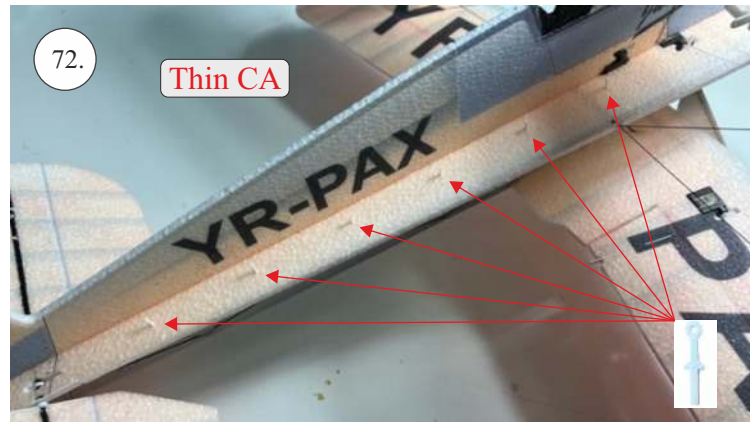

## List of accesories

	<b><u>Carbon</u></b>
2x	3x0,5x200mm
2x	3x0,5x750mm
1x	3x0,5x320mm
2x	1,2x200mm
4x	1x500mm
8x	0,8x500mm
1x	3/2x330mm
1x	1x330mm
2x	2.5x1.5x225mm
2x	1,5x275mm
	<b><u>Bag</u></b>
1x	1,5x40mm
1x	1,5x 30mm
8x	MPJ pin + coupling
4x	RC coupling
1x	40mm heatshrin
2x	bowden 1mm
2x	pneu
1+1	pilot + pipe
1x	tail gear
	<b><u>Plastic</u></b>
1x pair	aile horn
1x pair	aile coupling
2x	VOP set
1x	SOP horn
1x	SOP horn
2x	wheel disc
1x pair	nut
1x pair	landing gear
1x	Motor mount
1x	other
12pcs	6mm guides