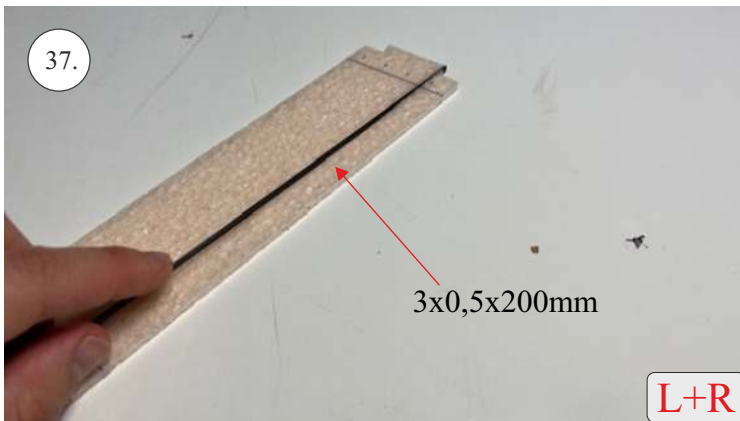

## List of accesories

	<b><u>Carbon</u></b>
2x	3x0,5x200mm
2x	3x0,5x750mm
1x	3x0,5x320mm
2x	1,2x200mm
4x	1x500mm
8x	0,8x500mm
1x	3/2x330mm
1x	1x330mm
2x	2.5x1.5x225mm
2x	1,5x275mm
	<b><u>Bag</u></b>
1x	1,5x40mm
1x	1,5x 30mm
8x	MPJ pin + coupling
4x	RC coupling
1x	40mm heatshrin
2x	bowden 1mm
2x	pneu
1+1	pilot + pipe
1x	tail gear
	<b><u>Plastic</u></b>
1x pair	aile horn
1x pair	aile coupling
2x	VOP set
1x	SOP horn
1x	SOP horn
2x	wheel disc
1x pair	nut
1x pair	landing gear
1x	Motor mount
1x	other
12pcs	6mm guides