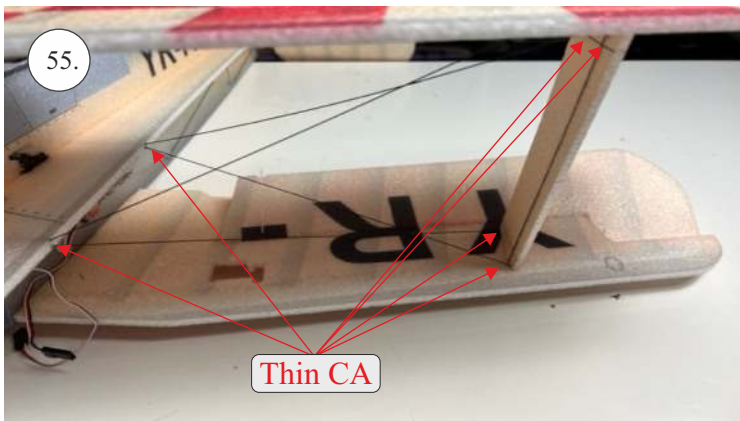

## List of accesories

	<b><u>Carbon</u></b>
2x	3x0,5x200mm
2x	3x0,5x750mm
1x	3x0,5x320mm
2x	1,2x200mm
4x	1x500mm
8x	0,8x500mm
1x	3/2x330mm
1x	1x330mm
2x	2.5x1.5x225mm
2x	1,5x275mm
	<b><u>Bag</u></b>
1x	1,5x40mm
1x	1,5x 30mm
8x	MPJ pin + coupling
4x	RC coupling
1x	40mm heatshrin
2x	bowden 1mm
2x	pneu
1+1	pilot + pipe
1x	tail gear
	<b><u>Plastic</u></b>
1x pair	aile horn
1x pair	aile coupling
2x	VOP set
1x	SOP horn
1x	SOP horn
2x	wheel disc
1x pair	nut
1x pair	landing gear
1x	Motor mount
1x	other
12pcs	6mm guides