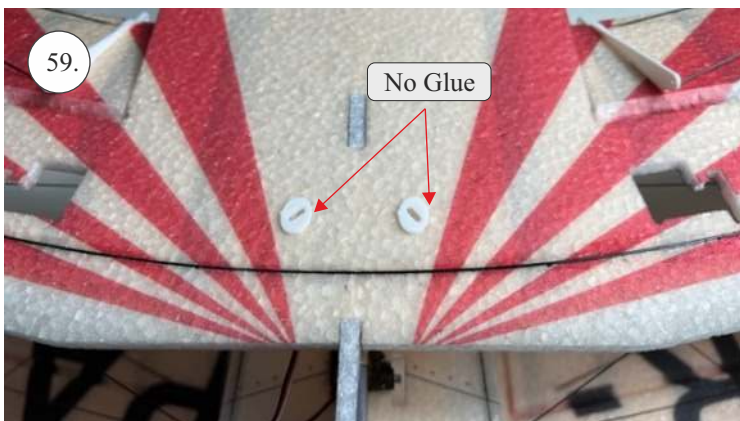

## List of accesories

	<b><u>Carbon</u></b>
2x	3x0,5x200mm
2x	3x0,5x750mm
1x	3x0,5x320mm
2x	1,2x200mm
4x	1x500mm
8x	0,8x500mm
1x	3/2x330mm
1x	1x330mm
2x	2.5x1.5x225mm
2x	1,5x275mm
	<b><u>Bag</u></b>
1x	1,5x40mm
1x	1,5x 30mm
8x	MPJ pin + coupling
4x	RC coupling
1x	40mm heatshrin
2x	bowden 1mm
2x	pneu
1+1	pilot + pipe
1x	tail gear
	<b><u>Plastic</u></b>
1x pair	aile horn
1x pair	aile coupling
2x	VOP set
1x	SOP horn
1x	SOP horn
2x	wheel disc
1x pair	nut
1x pair	landing gear
1x	Motor mount
1x	other
12pcs	6mm guides