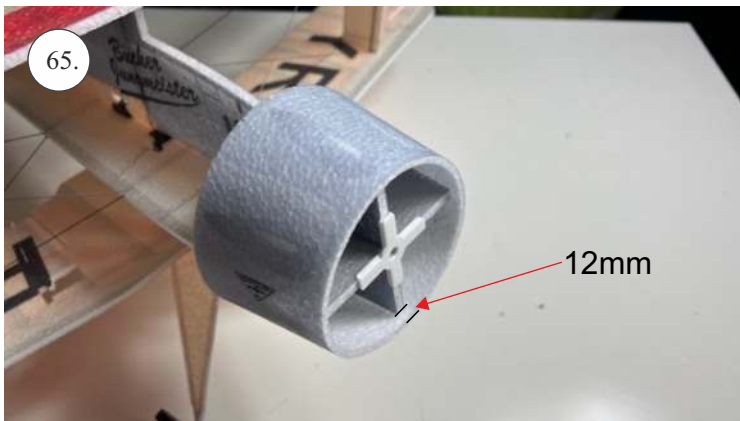

## List of accesories

	<b><u>Carbon</u></b>
2x	3x0,5x200mm
2x	3x0,5x750mm
1x	3x0,5x320mm
2x	1,2x200mm
4x	1x500mm
8x	0,8x500mm
1x	3/2x330mm
1x	1x330mm
2x	2.5x1.5x225mm
2x	1,5x275mm
	<b><u>Bag</u></b>
1x	1,5x40mm
1x	1,5x 30mm
8x	MPJ pin + coupling
4x	RC coupling
1x	40mm heatshrin
2x	bowden 1mm
2x	pneu
1+1	pilot + pipe
1x	tail gear
	<b><u>Plastic</u></b>
1x pair	aile horn
1x pair	aile coupling
2x	VOP set
1x	SOP horn
1x	SOP horn
2x	wheel disc
1x pair	nut
1x pair	landing gear
1x	Motor mount
1x	other
12pcs	6mm guides