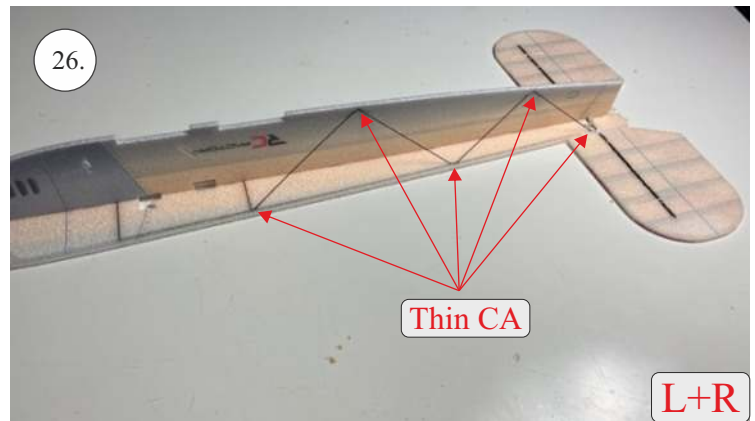

## List of accesories

	<b><u>Carbon</u></b>
2x	3x0,5x200mm
2x	3x0,5x750mm
1x	3x0,5x320mm
2x	1,2x200mm
4x	1x500mm
8x	0,8x500mm
1x	3/2x330mm
1x	1x330mm
2x	2.5x1.5x225mm
2x	1,5x275mm
	<b><u>Bag</u></b>
1x	1,5x40mm
1x	1,5x 30mm
8x	MPJ pin + coupling
4x	RC coupling
1x	40mm heatshrin
2x	bowden 1mm
2x	pneu
1+1	pilot + pipe
1x	tail gear
	<b><u>Plastic</u></b>
1x pair	aile horn
1x pair	aile coupling
2x	VOP set
1x	SOP horn
1x	SOP horn
2x	wheel disc
1x pair	nut
1x pair	landing gear
1x	Motor mount
1x	other
12pcs	6mm guides