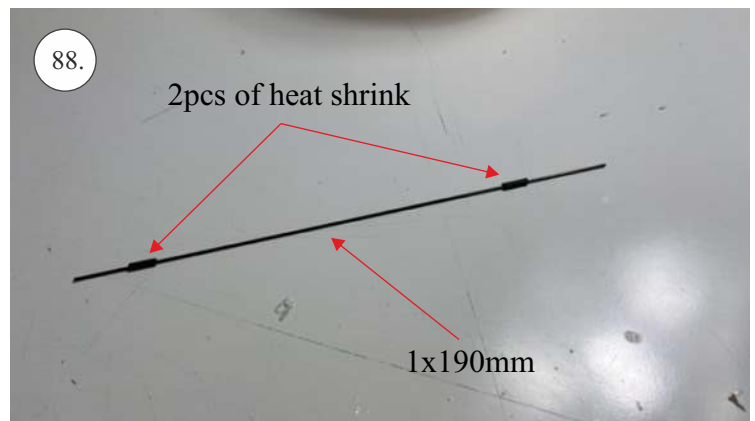

## List of accesories

	<b><u>Carbon</u></b>
2x	3x0,5x200mm
2x	3x0,5x750mm
1x	3x0,5x320mm
2x	1,2x200mm
4x	1x500mm
8x	0,8x500mm
1x	3/2x330mm
1x	1x330mm
2x	2.5x1.5x225mm
2x	1,5x275mm
	<b><u>Bag</u></b>
1x	1,5x40mm
1x	1,5x 30mm
8x	MPJ pin + coupling
4x	RC coupling
1x	40mm heatshrin
2x	bowden 1mm
2x	pneu
1+1	pilot + pipe
1x	tail gear
	<b><u>Plastic</u></b>
1x pair	aile horn
1x pair	aile coupling
2x	VOP set
1x	SOP horn
1x	SOP horn
2x	wheel disc
1x pair	nut
1x pair	landing gear
1x	Motor mount
1x	other
12pcs	6mm guides