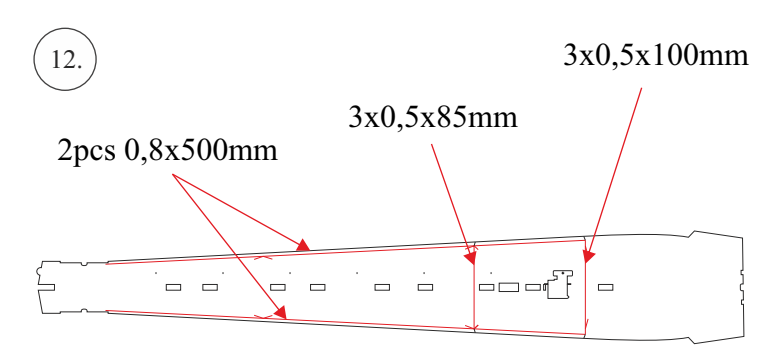

## List of accesories

	<b><u>Carbon</u></b>
2x	3x0,5x200mm
2x	3x0,5x750mm
1x	3x0,5x320mm
2x	1,2x200mm
4x	1x500mm
8x	0,8x500mm
1x	3/2x330mm
1x	1x330mm
2x	2.5x1.5x225mm
2x	1,5x275mm
	<b><u>Bag</u></b>
1x	1,5x40mm
1x	1,5x 30mm
8x	MPJ pin + coupling
4x	RC coupling
1x	40mm heatshrin
2x	bowden 1mm
2x	pneu
1+1	pilot + pipe
1x	tail gear
	<b><u>Plastic</u></b>
1x pair	aile horn
1x pair	aile coupling
2x	VOP set
1x	SOP horn
1x	SOP horn
2x	wheel disc
1x pair	nut
1x pair	landing gear
1x	Motor mount
1x	other
12pcs	6mm guides