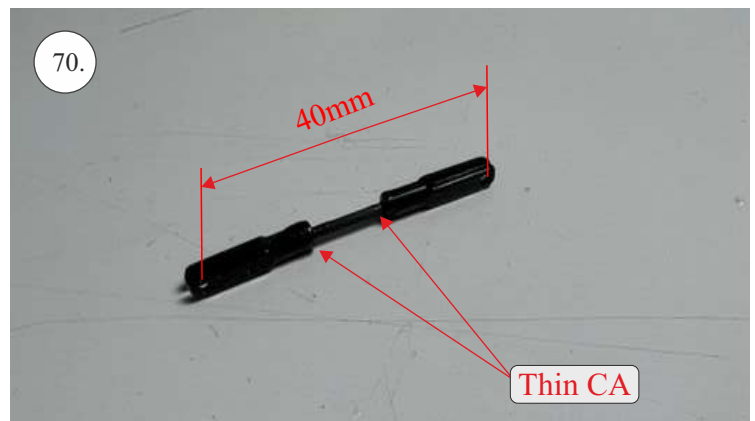

## List of accesories

	<b><u>Carbon</u></b>
2x	3x0,5x200mm
2x	3x0,5x750mm
1x	3x0,5x320mm
2x	1,2x200mm
4x	1x500mm
8x	0,8x500mm
1x	3/2x330mm
1x	1x330mm
2x	2.5x1.5x225mm
2x	1,5x275mm
	<b><u>Bag</u></b>
1x	1,5x40mm
1x	1,5x 30mm
8x	MPJ pin + coupling
4x	RC coupling
1x	40mm heatshrin
2x	bowden 1mm
2x	pneu
1+1	pilot + pipe
1x	tail gear
	<b><u>Plastic</u></b>
1x pair	aile horn
1x pair	aile coupling
2x	VOP set
1x	SOP horn
1x	SOP horn
2x	wheel disc
1x pair	nut
1x pair	landing gear
1x	Motor mount
1x	other
12pcs	6mm guides