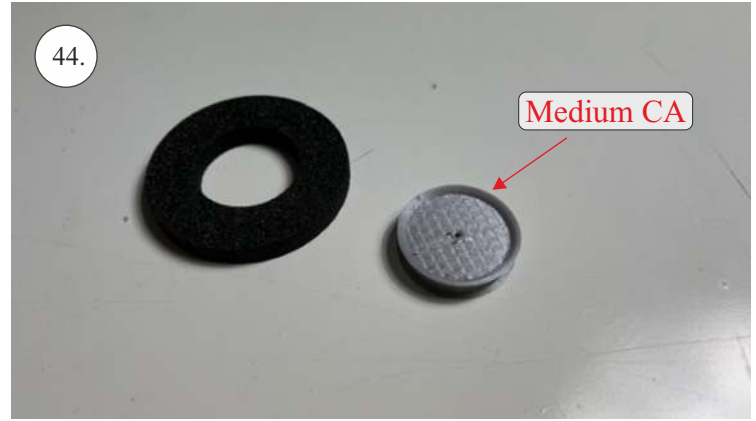

## List of accesories

	<b><u>Carbon</u></b>
2x	3x0,5x200mm
2x	3x0,5x750mm
1x	3x0,5x320mm
2x	1,2x200mm
4x	1x500mm
8x	0,8x500mm
1x	3/2x330mm
1x	1x330mm
2x	2.5x1.5x225mm
2x	1,5x275mm
	<b><u>Bag</u></b>
1x	1,5x40mm
1x	1,5x 30mm
8x	MPJ pin + coupling
4x	RC coupling
1x	40mm heatshrin
2x	bowden 1mm
2x	pneu
1+1	pilot + pipe
1x	tail gear
	<b><u>Plastic</u></b>
1x pair	aile horn
1x pair	aile coupling
2x	VOP set
1x	SOP horn
1x	SOP horn
2x	wheel disc
1x pair	nut
1x pair	landing gear
1x	Motor mount
1x	other
12pcs	6mm guides