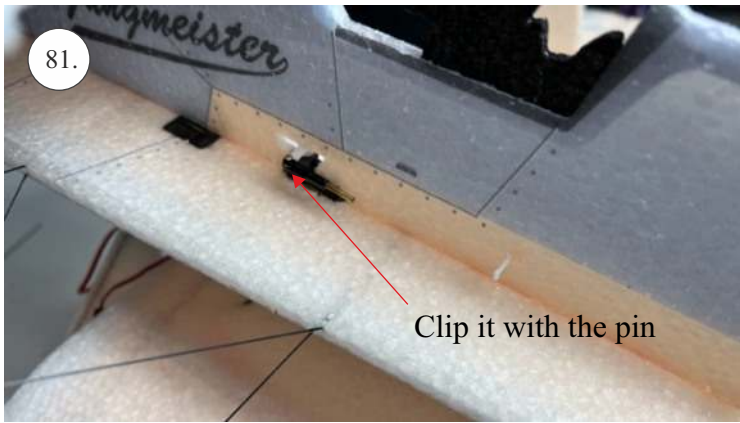

## List of accesories

	<b><u>Carbon</u></b>
2x	3x0,5x200mm
2x	3x0,5x750mm
1x	3x0,5x320mm
2x	1,2x200mm
4x	1x500mm
8x	0,8x500mm
1x	3/2x330mm
1x	1x330mm
2x	2.5x1.5x225mm
2x	1,5x275mm
	<b><u>Bag</u></b>
1x	1,5x40mm
1x	1,5x 30mm
8x	MPJ pin + coupling
4x	RC coupling
1x	40mm heatshrin
2x	bowden 1mm
2x	pneu
1+1	pilot + pipe
1x	tail gear
	<b><u>Plastic</u></b>
1x pair	aile horn
1x pair	aile coupling
2x	VOP set
1x	SOP horn
1x	SOP horn
2x	wheel disc
1x pair	nut
1x pair	landing gear
1x	Motor mount
1x	other
12pcs	6mm guides