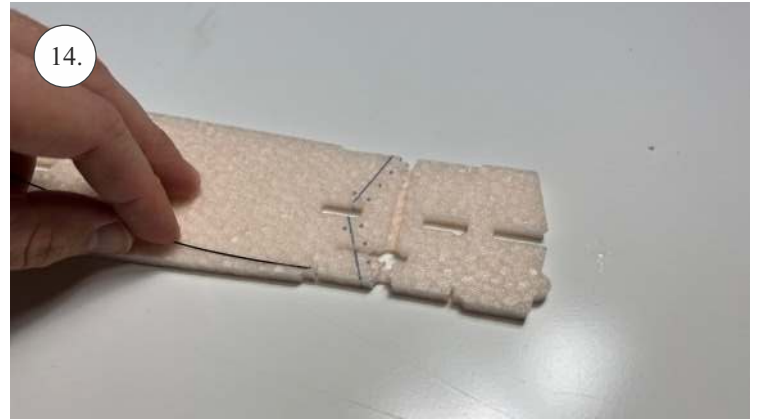

## List of accesories

	<b><u>Carbon</u></b>
2x	3x0,5x200mm
2x	3x0,5x750mm
1x	3x0,5x320mm
2x	1,2x200mm
4x	1x500mm
8x	0,8x500mm
1x	3/2x330mm
1x	1x330mm
2x	2.5x1.5x225mm
2x	1,5x275mm
	<b><u>Bag</u></b>
1x	1,5x40mm
1x	1,5x 30mm
8x	MPJ pin + coupling
4x	RC coupling
1x	40mm heatshrin
2x	bowden 1mm
2x	pneu
1+1	pilot + pipe
1x	tail gear
	<b><u>Plastic</u></b>
1x pair	aile horn
1x pair	aile coupling
2x	VOP set
1x	SOP horn
1x	SOP horn
2x	wheel disc
1x pair	nut
1x pair	landing gear
1x	Motor mount
1x	other
12pcs	6mm guides