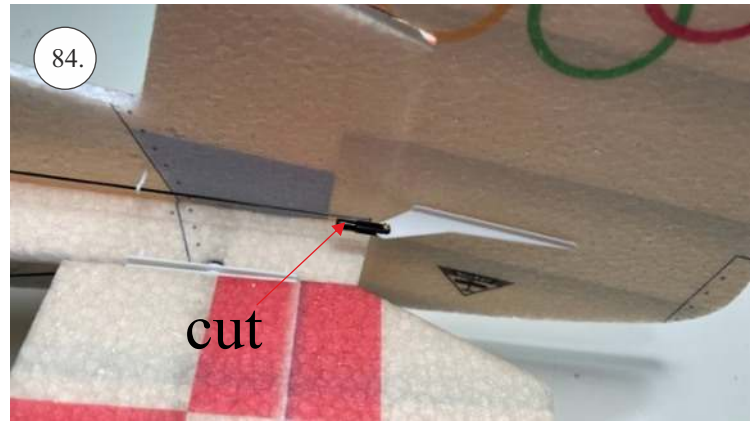

## List of accesories

	<b><u>Carbon</u></b>
2x	3x0,5x200mm
2x	3x0,5x750mm
1x	3x0,5x320mm
2x	1,2x200mm
4x	1x500mm
8x	0,8x500mm
1x	3/2x330mm
1x	1x330mm
2x	2.5x1.5x225mm
2x	1,5x275mm
	<b><u>Bag</u></b>
1x	1,5x40mm
1x	1,5x 30mm
8x	MPJ pin + coupling
4x	RC coupling
1x	40mm heatshrin
2x	bowden 1mm
2x	pneu
1+1	pilot + pipe
1x	tail gear
	<b><u>Plastic</u></b>
1x pair	aile horn
1x pair	aile coupling
2x	VOP set
1x	SOP horn
1x	SOP horn
2x	wheel disc
1x pair	nut
1x pair	landing gear
1x	Motor mount
1x	other
12pcs	6mm guides