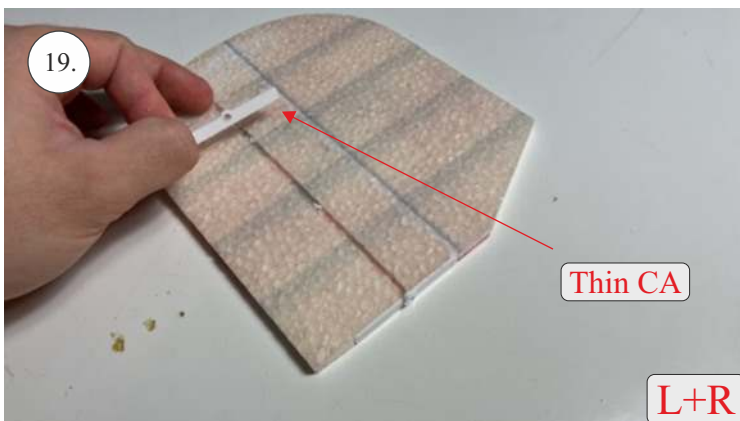

## List of accesories

	<b><u>Carbon</u></b>
2x	3x0,5x200mm
2x	3x0,5x750mm
1x	3x0,5x320mm
2x	1,2x200mm
4x	1x500mm
8x	0,8x500mm
1x	3/2x330mm
1x	1x330mm
2x	2.5x1.5x225mm
2x	1,5x275mm
	<b><u>Bag</u></b>
1x	1,5x40mm
1x	1,5x 30mm
8x	MPJ pin + coupling
4x	RC coupling
1x	40mm heatshrin
2x	bowden 1mm
2x	pneu
1+1	pilot + pipe
1x	tail gear
	<b><u>Plastic</u></b>
1x pair	aile horn
1x pair	aile coupling
2x	VOP set
1x	SOP horn
1x	SOP horn
2x	wheel disc
1x pair	nut
1x pair	landing gear
1x	Motor mount
1x	other
12pcs	6mm guides