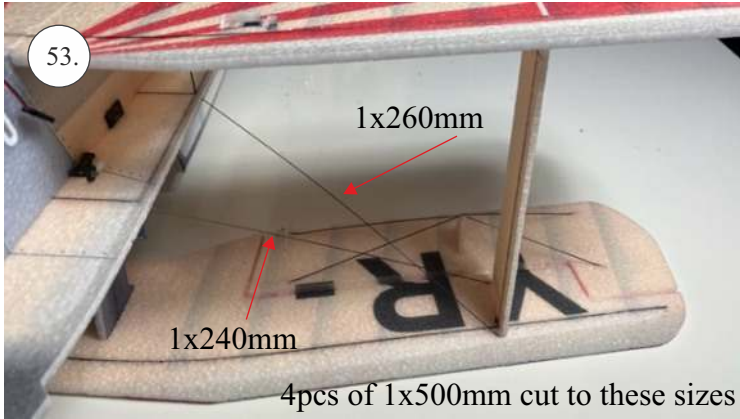

## List of accesories

	<b><u>Carbon</u></b>
2x	3x0,5x200mm
2x	3x0,5x750mm
1x	3x0,5x320mm
2x	1,2x200mm
4x	1x500mm
8x	0,8x500mm
1x	3/2x330mm
1x	1x330mm
2x	2.5x1.5x225mm
2x	1,5x275mm
	<b><u>Bag</u></b>
1x	1,5x40mm
1x	1,5x 30mm
8x	MPJ pin + coupling
4x	RC coupling
1x	40mm heatshrin
2x	bowden 1mm
2x	pneu
1+1	pilot + pipe
1x	tail gear
	<b><u>Plastic</u></b>
1x pair	aile horn
1x pair	aile coupling
2x	VOP set
1x	SOP horn
1x	SOP horn
2x	wheel disc
1x pair	nut
1x pair	landing gear
1x	Motor mount
1x	other
12pcs	6mm guides