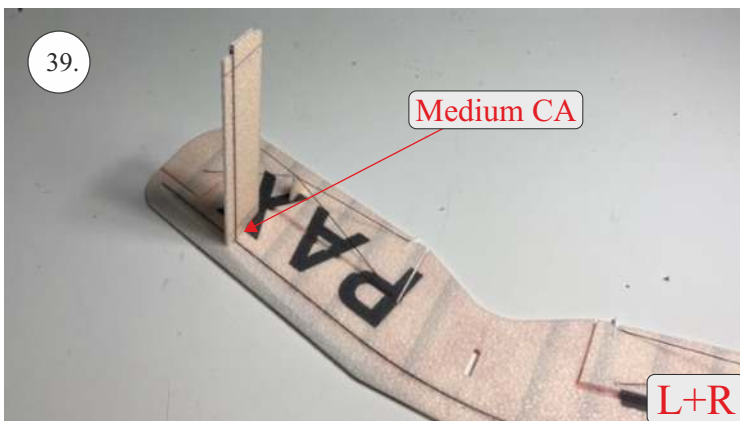

## List of accesories

	<b><u>Carbon</u></b>
2x	3x0,5x200mm
2x	3x0,5x750mm
1x	3x0,5x320mm
2x	1,2x200mm
4x	1x500mm
8x	0,8x500mm
1x	3/2x330mm
1x	1x330mm
2x	2.5x1.5x225mm
2x	1,5x275mm
	<b><u>Bag</u></b>
1x	1,5x40mm
1x	1,5x 30mm
8x	MPJ pin + coupling
4x	RC coupling
1x	40mm heatshrin
2x	bowden 1mm
2x	pneu
1+1	pilot + pipe
1x	tail gear
	<b><u>Plastic</u></b>
1x pair	aile horn
1x pair	aile coupling
2x	VOP set
1x	SOP horn
1x	SOP horn
2x	wheel disc
1x pair	nut
1x pair	landing gear
1x	Motor mount
1x	other
12pcs	6mm guides