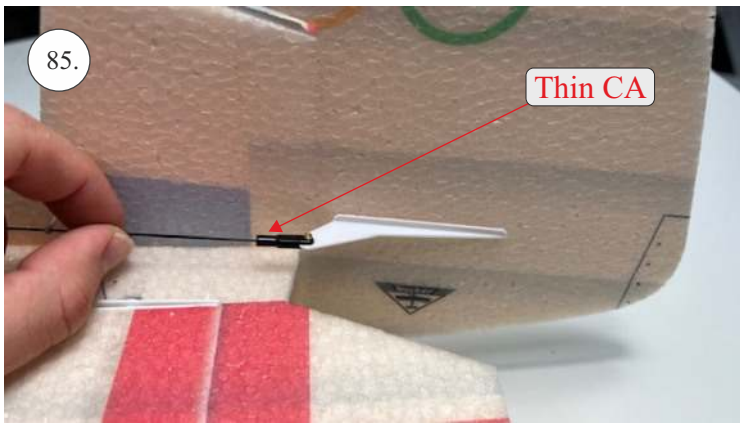

## List of accesories

	<b><u>Carbon</u></b>
2x	3x0,5x200mm
2x	3x0,5x750mm
1x	3x0,5x320mm
2x	1,2x200mm
4x	1x500mm
8x	0,8x500mm
1x	3/2x330mm
1x	1x330mm
2x	2.5x1.5x225mm
2x	1,5x275mm
	<b><u>Bag</u></b>
1x	1,5x40mm
1x	1,5x 30mm
8x	MPJ pin + coupling
4x	RC coupling
1x	40mm heatshrin
2x	bowden 1mm
2x	pneu
1+1	pilot + pipe
1x	tail gear
	<b><u>Plastic</u></b>
1x pair	aile horn
1x pair	aile coupling
2x	VOP set
1x	SOP horn
1x	SOP horn
2x	wheel disc
1x pair	nut
1x pair	landing gear
1x	Motor mount
1x	other
12pcs	6mm guides