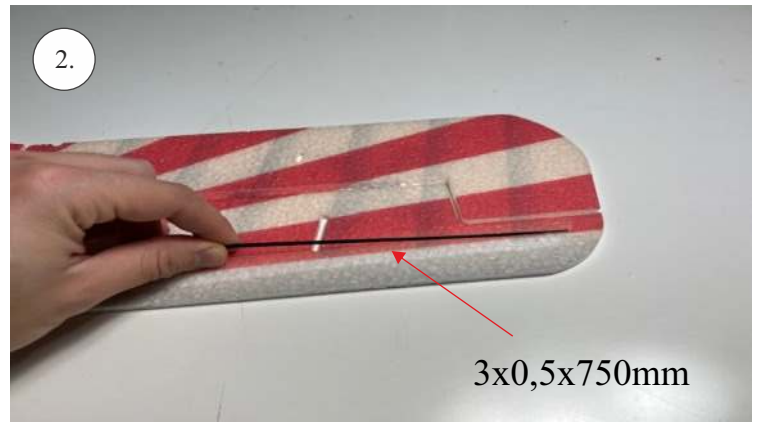

## List of accesories

	<b><u>Carbon</u></b>
2x	3x0,5x200mm
2x	3x0,5x750mm
1x	3x0,5x320mm
2x	1,2x200mm
4x	1x500mm
8x	0,8x500mm
1x	3/2x330mm
1x	1x330mm
2x	2.5x1.5x225mm
2x	1,5x275mm
	<b><u>Bag</u></b>
1x	1,5x40mm
1x	1,5x 30mm
8x	MPJ pin + coupling
4x	RC coupling
1x	40mm heatshrin
2x	bowden 1mm
2x	pneu
1+1	pilot + pipe
1x	tail gear
	<b><u>Plastic</u></b>
1x pair	aile horn
1x pair	aile coupling
2x	VOP set
1x	SOP horn
1x	SOP horn
2x	wheel disc
1x pair	nut
1x pair	landing gear
1x	Motor mount
1x	other
12pcs	6mm guides