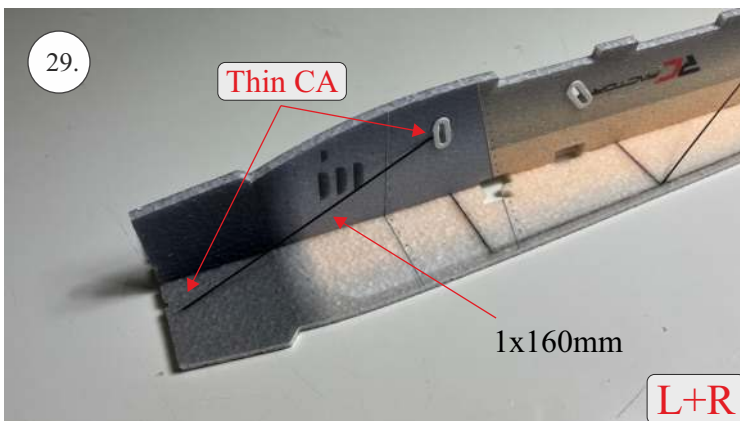

## List of accesories

	<b><u>Carbon</u></b>
2x	3x0,5x200mm
2x	3x0,5x750mm
1x	3x0,5x320mm
2x	1,2x200mm
4x	1x500mm
8x	0,8x500mm
1x	3/2x330mm
1x	1x330mm
2x	2.5x1.5x225mm
2x	1,5x275mm
	<b><u>Bag</u></b>
1x	1,5x40mm
1x	1,5x 30mm
8x	MPJ pin + coupling
4x	RC coupling
1x	40mm heatshrin
2x	bowden 1mm
2x	pneu
1+1	pilot + pipe
1x	tail gear
	<b><u>Plastic</u></b>
1x pair	aile horn
1x pair	aile coupling
2x	VOP set
1x	SOP horn
1x	SOP horn
2x	wheel disc
1x pair	nut
1x pair	landing gear
1x	Motor mount
1x	other
12pcs	6mm guides