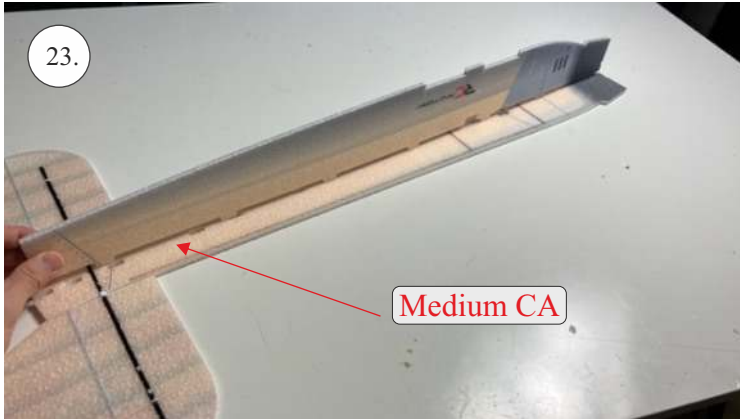

## List of accesories

	<b><u>Carbon</u></b>
2x	3x0,5x200mm
2x	3x0,5x750mm
1x	3x0,5x320mm
2x	1,2x200mm
4x	1x500mm
8x	0,8x500mm
1x	3/2x330mm
1x	1x330mm
2x	2.5x1.5x225mm
2x	1,5x275mm
	<b><u>Bag</u></b>
1x	1,5x40mm
1x	1,5x 30mm
8x	MPJ pin + coupling
4x	RC coupling
1x	40mm heatshrin
2x	bowden 1mm
2x	pneu
1+1	pilot + pipe
1x	tail gear
	<b><u>Plastic</u></b>
1x pair	aile horn
1x pair	aile coupling
2x	VOP set
1x	SOP horn
1x	SOP horn
2x	wheel disc
1x pair	nut
1x pair	landing gear
1x	Motor mount
1x	other
12pcs	6mm guides