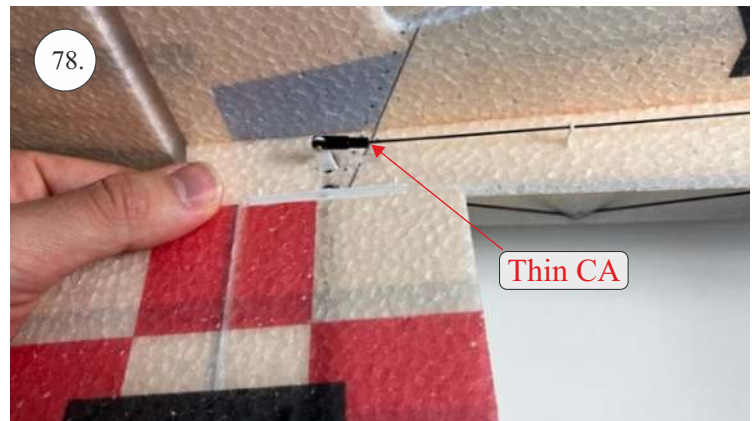

## List of accesories

	<b><u>Carbon</u></b>
2x	3x0,5x200mm
2x	3x0,5x750mm
1x	3x0,5x320mm
2x	1,2x200mm
4x	1x500mm
8x	0,8x500mm
1x	3/2x330mm
1x	1x330mm
2x	2.5x1.5x225mm
2x	1,5x275mm
	<b><u>Bag</u></b>
1x	1,5x40mm
1x	1,5x 30mm
8x	MPJ pin + coupling
4x	RC coupling
1x	40mm heatshrin
2x	bowden 1mm
2x	pneu
1+1	pilot + pipe
1x	tail gear
	<b><u>Plastic</u></b>
1x pair	aile horn
1x pair	aile coupling
2x	VOP set
1x	SOP horn
1x	SOP horn
2x	wheel disc
1x pair	nut
1x pair	landing gear
1x	Motor mount
1x	other
12pcs	6mm guides