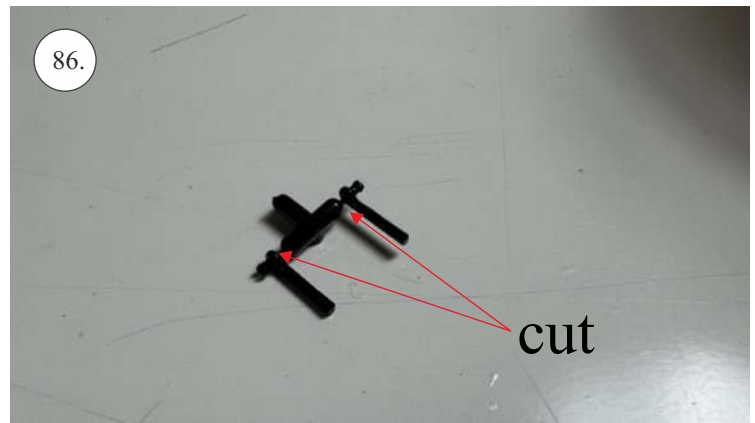

## List of accesories

	<b><u>Carbon</u></b>
2x	3x0,5x200mm
2x	3x0,5x750mm
1x	3x0,5x320mm
2x	1,2x200mm
4x	1x500mm
8x	0,8x500mm
1x	3/2x330mm
1x	1x330mm
2x	2.5x1.5x225mm
2x	1,5x275mm
	<b><u>Bag</u></b>
1x	1,5x40mm
1x	1,5x 30mm
8x	MPJ pin + coupling
4x	RC coupling
1x	40mm heatshrin
2x	bowden 1mm
2x	pneu
1+1	pilot + pipe
1x	tail gear
	<b><u>Plastic</u></b>
1x pair	aile horn
1x pair	aile coupling
2x	VOP set
1x	SOP horn
1x	SOP horn
2x	wheel disc
1x pair	nut
1x pair	landing gear
1x	Motor mount
1x	other
12pcs	6mm guides