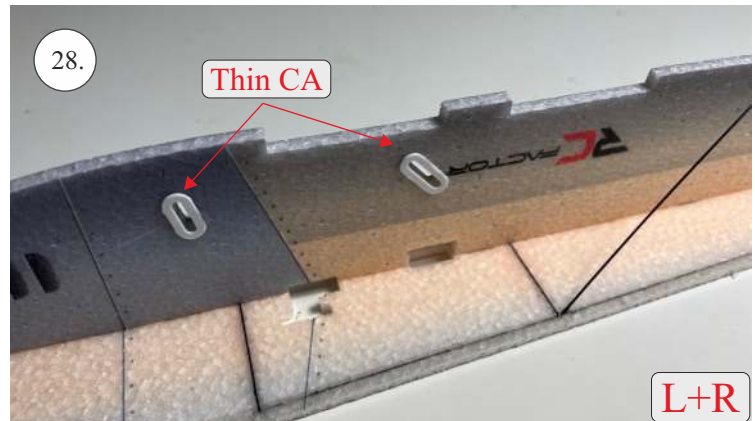

## List of accesories

	<b><u>Carbon</u></b>
2x	3x0,5x200mm
2x	3x0,5x750mm
1x	3x0,5x320mm
2x	1,2x200mm
4x	1x500mm
8x	0,8x500mm
1x	3/2x330mm
1x	1x330mm
2x	2.5x1.5x225mm
2x	1,5x275mm
	<b><u>Bag</u></b>
1x	1,5x40mm
1x	1,5x 30mm
8x	MPJ pin + coupling
4x	RC coupling
1x	40mm heatshrin
2x	bowden 1mm
2x	pneu
1+1	pilot + pipe
1x	tail gear
	<b><u>Plastic</u></b>
1x pair	aile horn
1x pair	aile coupling
2x	VOP set
1x	SOP horn
1x	SOP horn
2x	wheel disc
1x pair	nut
1x pair	landing gear
1x	Motor mount
1x	other
12pcs	6mm guides