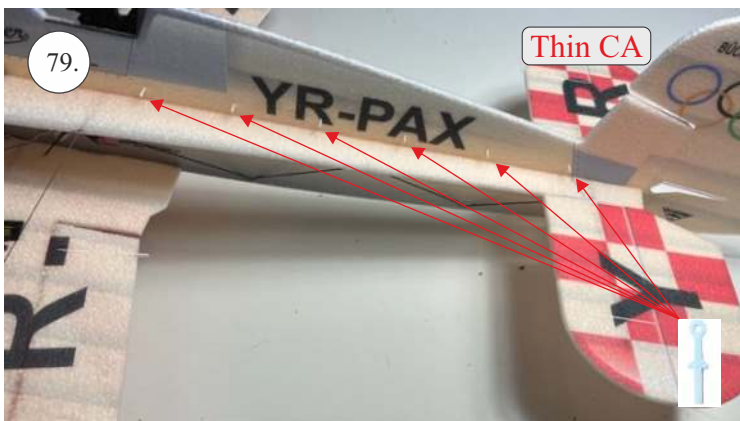

## List of accesories

	<b><u>Carbon</u></b>
2x	3x0,5x200mm
2x	3x0,5x750mm
1x	3x0,5x320mm
2x	1,2x200mm
4x	1x500mm
8x	0,8x500mm
1x	3/2x330mm
1x	1x330mm
2x	2.5x1.5x225mm
2x	1,5x275mm
	<b><u>Bag</u></b>
1x	1,5x40mm
1x	1,5x 30mm
8x	MPJ pin + coupling
4x	RC coupling
1x	40mm heatshrin
2x	bowden 1mm
2x	pneu
1+1	pilot + pipe
1x	tail gear
	<b><u>Plastic</u></b>
1x pair	aile horn
1x pair	aile coupling
2x	VOP set
1x	SOP horn
1x	SOP horn
2x	wheel disc
1x pair	nut
1x pair	landing gear
1x	Motor mount
1x	other
12pcs	6mm guides