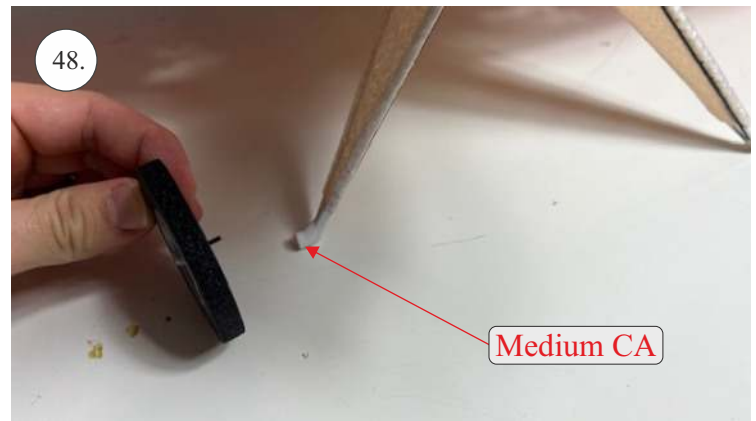

## List of accesories

	<b><u>Carbon</u></b>
2x	3x0,5x200mm
2x	3x0,5x750mm
1x	3x0,5x320mm
2x	1,2x200mm
4x	1x500mm
8x	0,8x500mm
1x	3/2x330mm
1x	1x330mm
2x	2.5x1.5x225mm
2x	1,5x275mm
	<b><u>Bag</u></b>
1x	1,5x40mm
1x	1,5x 30mm
8x	MPJ pin + coupling
4x	RC coupling
1x	40mm heatshrin
2x	bowden 1mm
2x	pneu
1+1	pilot + pipe
1x	tail gear
	<b><u>Plastic</u></b>
1x pair	aile horn
1x pair	aile coupling
2x	VOP set
1x	SOP horn
1x	SOP horn
2x	wheel disc
1x pair	nut
1x pair	landing gear
1x	Motor mount
1x	other
12pcs	6mm guides