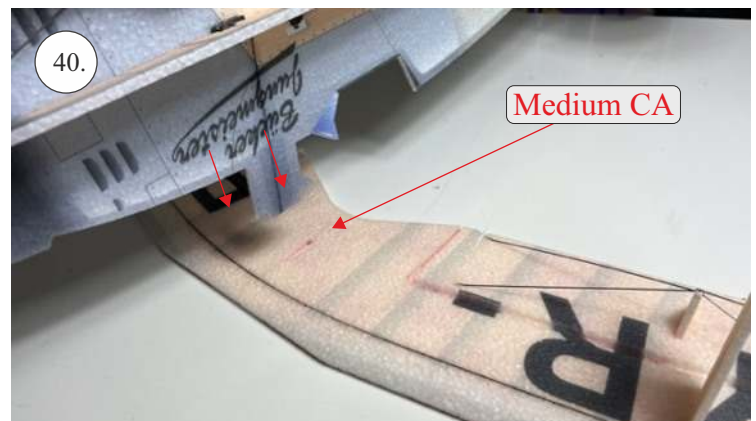

## List of accesories

	<b><u>Carbon</u></b>
2x	3x0,5x200mm
2x	3x0,5x750mm
1x	3x0,5x320mm
2x	1,2x200mm
4x	1x500mm
8x	0,8x500mm
1x	3/2x330mm
1x	1x330mm
2x	2.5x1.5x225mm
2x	1,5x275mm
	<b><u>Bag</u></b>
1x	1,5x40mm
1x	1,5x 30mm
8x	MPJ pin + coupling
4x	RC coupling
1x	40mm heatshrin
2x	bowden 1mm
2x	pneu
1+1	pilot + pipe
1x	tail gear
	<b><u>Plastic</u></b>
1x pair	aile horn
1x pair	aile coupling
2x	VOP set
1x	SOP horn
1x	SOP horn
2x	wheel disc
1x pair	nut
1x pair	landing gear
1x	Motor mount
1x	other
12pcs	6mm guides