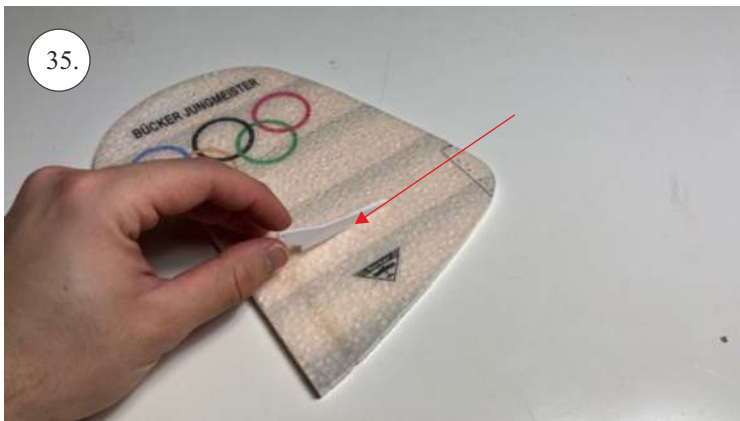

## List of accesories

	<b><u>Carbon</u></b>
2x	3x0,5x200mm
2x	3x0,5x750mm
1x	3x0,5x320mm
2x	1,2x200mm
4x	1x500mm
8x	0,8x500mm
1x	3/2x330mm
1x	1x330mm
2x	2.5x1.5x225mm
2x	1,5x275mm
	<b><u>Bag</u></b>
1x	1,5x40mm
1x	1,5x 30mm
8x	MPJ pin + coupling
4x	RC coupling
1x	40mm heatshrin
2x	bowden 1mm
2x	pneu
1+1	pilot + pipe
1x	tail gear
	<b><u>Plastic</u></b>
1x pair	aile horn
1x pair	aile coupling
2x	VOP set
1x	SOP horn
1x	SOP horn
2x	wheel disc
1x pair	nut
1x pair	landing gear
1x	Motor mount
1x	other
12pcs	6mm guides