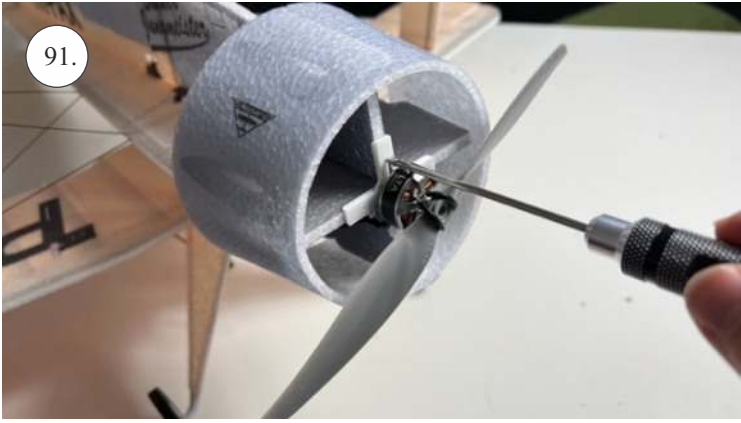

## List of accesories

	<b><u>Carbon</u></b>
2x	3x0,5x200mm
2x	3x0,5x750mm
1x	3x0,5x320mm
2x	1,2x200mm
4x	1x500mm
8x	0,8x500mm
1x	3/2x330mm
1x	1x330mm
2x	2.5x1.5x225mm
2x	1,5x275mm
	<b><u>Bag</u></b>
1x	1,5x40mm
1x	1,5x 30mm
8x	MPJ pin + coupling
4x	RC coupling
1x	40mm heatshrin
2x	bowden 1mm
2x	pneu
1+1	pilot + pipe
1x	tail gear
	<b><u>Plastic</u></b>
1x pair	aile horn
1x pair	aile coupling
2x	VOP set
1x	SOP horn
1x	SOP horn
2x	wheel disc
1x pair	nut
1x pair	landing gear
1x	Motor mount
1x	other
12pcs	6mm guides