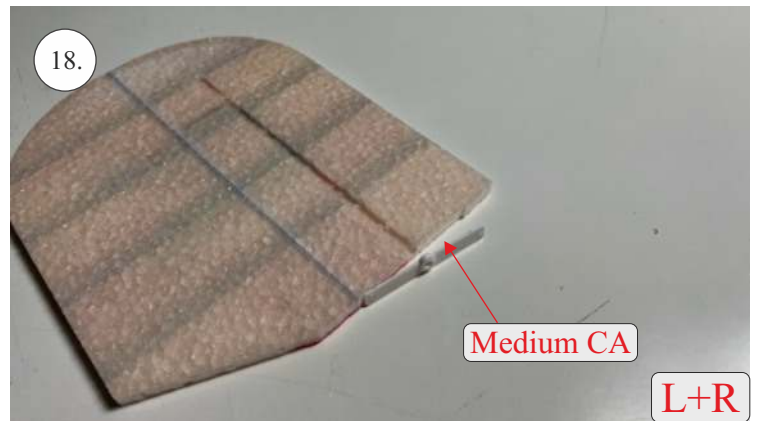

## List of accesories

	<b><u>Carbon</u></b>
2x	3x0,5x200mm
2x	3x0,5x750mm
1x	3x0,5x320mm
2x	1,2x200mm
4x	1x500mm
8x	0,8x500mm
1x	3/2x330mm
1x	1x330mm
2x	2.5x1.5x225mm
2x	1,5x275mm
	<b><u>Bag</u></b>
1x	1,5x40mm
1x	1,5x 30mm
8x	MPJ pin + coupling
4x	RC coupling
1x	40mm heatshrin
2x	bowden 1mm
2x	pneu
1+1	pilot + pipe
1x	tail gear
	<b><u>Plastic</u></b>
1x pair	aile horn
1x pair	aile coupling
2x	VOP set
1x	SOP horn
1x	SOP horn
2x	wheel disc
1x pair	nut
1x pair	landing gear
1x	Motor mount
1x	other
12pcs	6mm guides