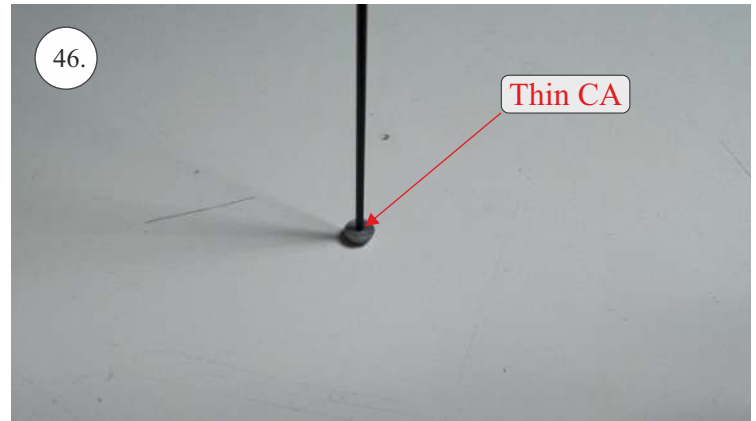

## List of accesories

	<b><u>Carbon</u></b>
2x	3x0,5x200mm
2x	3x0,5x750mm
1x	3x0,5x320mm
2x	1,2x200mm
4x	1x500mm
8x	0,8x500mm
1x	3/2x330mm
1x	1x330mm
2x	2.5x1.5x225mm
2x	1,5x275mm
	<b><u>Bag</u></b>
1x	1,5x40mm
1x	1,5x 30mm
8x	MPJ pin + coupling
4x	RC coupling
1x	40mm heatshrin
2x	bowden 1mm
2x	pneu
1+1	pilot + pipe
1x	tail gear
	<b><u>Plastic</u></b>
1x pair	aile horn
1x pair	aile coupling
2x	VOP set
1x	SOP horn
1x	SOP horn
2x	wheel disc
1x pair	nut
1x pair	landing gear
1x	Motor mount
1x	other
12pcs	6mm guides