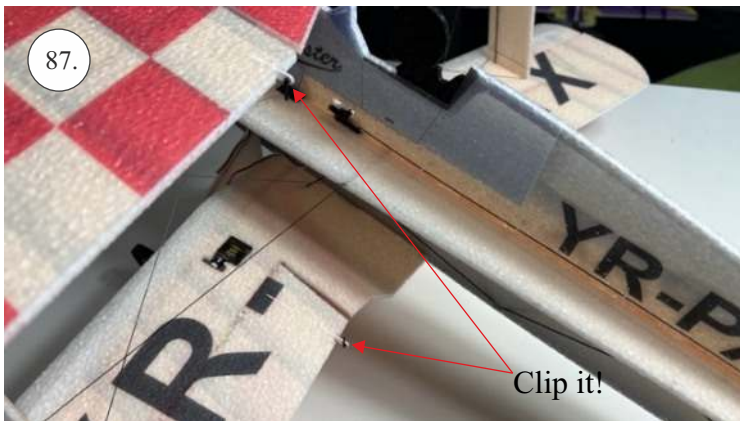

## List of accesories

	<b><u>Carbon</u></b>
2x	3x0,5x200mm
2x	3x0,5x750mm
1x	3x0,5x320mm
2x	1,2x200mm
4x	1x500mm
8x	0,8x500mm
1x	3/2x330mm
1x	1x330mm
2x	2.5x1.5x225mm
2x	1,5x275mm
	<b><u>Bag</u></b>
1x	1,5x40mm
1x	1,5x 30mm
8x	MPJ pin + coupling
4x	RC coupling
1x	40mm heatshrin
2x	bowden 1mm
2x	pneu
1+1	pilot + pipe
1x	tail gear
	<b><u>Plastic</u></b>
1x pair	aile horn
1x pair	aile coupling
2x	VOP set
1x	SOP horn
1x	SOP horn
2x	wheel disc
1x pair	nut
1x pair	landing gear
1x	Motor mount
1x	other
12pcs	6mm guides