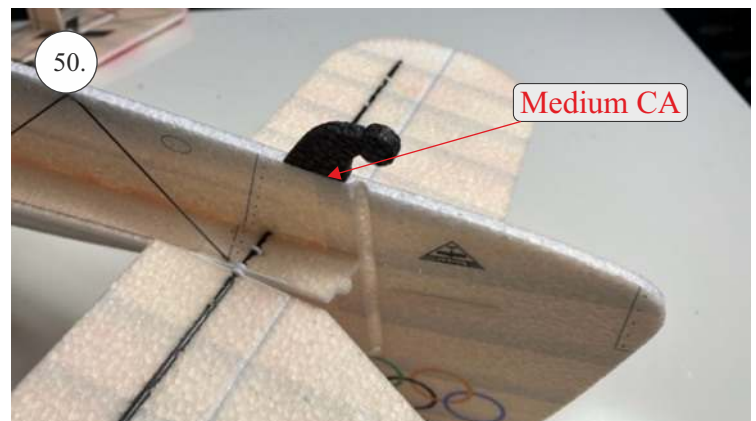

## List of accesories

	<b><u>Carbon</u></b>
2x	3x0,5x200mm
2x	3x0,5x750mm
1x	3x0,5x320mm
2x	1,2x200mm
4x	1x500mm
8x	0,8x500mm
1x	3/2x330mm
1x	1x330mm
2x	2.5x1.5x225mm
2x	1,5x275mm
	<b><u>Bag</u></b>
1x	1,5x40mm
1x	1,5x 30mm
8x	MPJ pin + coupling
4x	RC coupling
1x	40mm heatshrin
2x	bowden 1mm
2x	pneu
1+1	pilot + pipe
1x	tail gear
	<b><u>Plastic</u></b>
1x pair	aile horn
1x pair	aile coupling
2x	VOP set
1x	SOP horn
1x	SOP horn
2x	wheel disc
1x pair	nut
1x pair	landing gear
1x	Motor mount
1x	other
12pcs	6mm guides