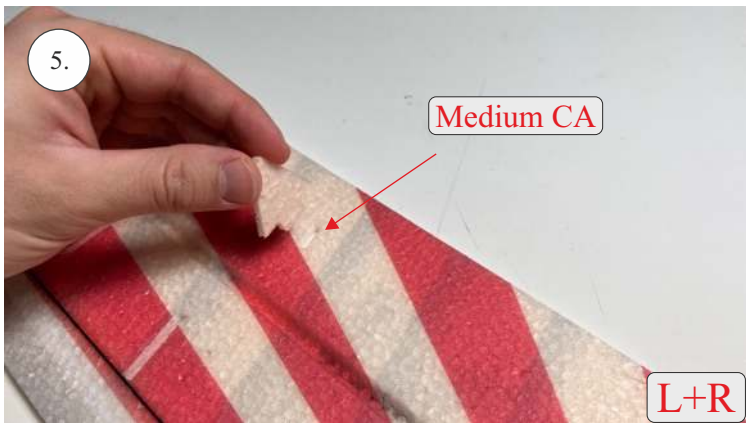

## List of accesories

	<b><u>Carbon</u></b>
2x	3x0,5x200mm
2x	3x0,5x750mm
1x	3x0,5x320mm
2x	1,2x200mm
4x	1x500mm
8x	0,8x500mm
1x	3/2x330mm
1x	1x330mm
2x	2.5x1.5x225mm
2x	1,5x275mm
	<b><u>Bag</u></b>
1x	1,5x40mm
1x	1,5x 30mm
8x	MPJ pin + coupling
4x	RC coupling
1x	40mm heatshrin
2x	bowden 1mm
2x	pneu
1+1	pilot + pipe
1x	tail gear
	<b><u>Plastic</u></b>
1x pair	aile horn
1x pair	aile coupling
2x	VOP set
1x	SOP horn
1x	SOP horn
2x	wheel disc
1x pair	nut
1x pair	landing gear
1x	Motor mount
1x	other
12pcs	6mm guides