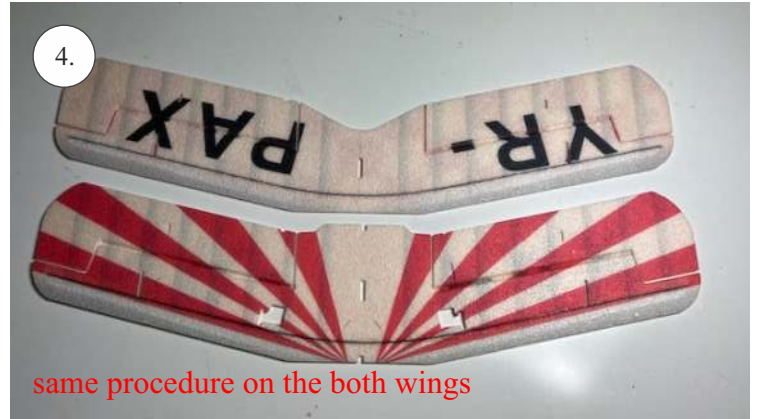

## List of accesories

	<b><u>Carbon</u></b>
2x	3x0,5x200mm
2x	3x0,5x750mm
1x	3x0,5x320mm
2x	1,2x200mm
4x	1x500mm
8x	0,8x500mm
1x	3/2x330mm
1x	1x330mm
2x	2.5x1.5x225mm
2x	1,5x275mm
	<b><u>Bag</u></b>
1x	1,5x40mm
1x	1,5x 30mm
8x	MPJ pin + coupling
4x	RC coupling
1x	40mm heatshrin
2x	bowden 1mm
2x	pneu
1+1	pilot + pipe
1x	tail gear
	<b><u>Plastic</u></b>
1x pair	aile horn
1x pair	aile coupling
2x	VOP set
1x	SOP horn
1x	SOP horn
2x	wheel disc
1x pair	nut
1x pair	landing gear
1x	Motor mount
1x	other
12pcs	6mm guides