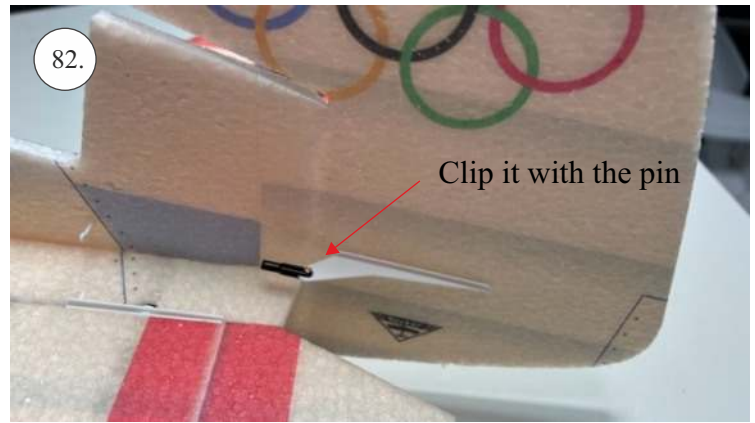

## List of accesories

	<b><u>Carbon</u></b>
2x	3x0,5x200mm
2x	3x0,5x750mm
1x	3x0,5x320mm
2x	1,2x200mm
4x	1x500mm
8x	0,8x500mm
1x	3/2x330mm
1x	1x330mm
2x	2.5x1.5x225mm
2x	1,5x275mm
	<b><u>Bag</u></b>
1x	1,5x40mm
1x	1,5x 30mm
8x	MPJ pin + coupling
4x	RC coupling
1x	40mm heatshrin
2x	bowden 1mm
2x	pneu
1+1	pilot + pipe
1x	tail gear
	<b><u>Plastic</u></b>
1x pair	aile horn
1x pair	aile coupling
2x	VOP set
1x	SOP horn
1x	SOP horn
2x	wheel disc
1x pair	nut
1x pair	landing gear
1x	Motor mount
1x	other
12pcs	6mm guides