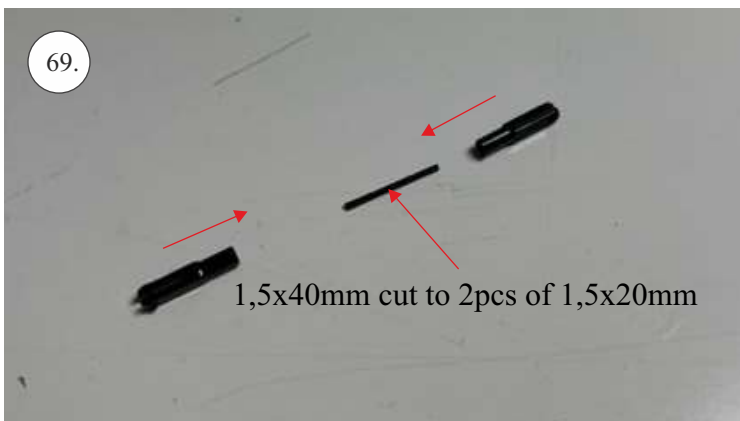

## List of accesories

	<b><u>Carbon</u></b>
2x	3x0,5x200mm
2x	3x0,5x750mm
1x	3x0,5x320mm
2x	1,2x200mm
4x	1x500mm
8x	0,8x500mm
1x	3/2x330mm
1x	1x330mm
2x	2.5x1.5x225mm
2x	1,5x275mm
	<b><u>Bag</u></b>
1x	1,5x40mm
1x	1,5x 30mm
8x	MPJ pin + coupling
4x	RC coupling
1x	40mm heatshrin
2x	bowden 1mm
2x	pneu
1+1	pilot + pipe
1x	tail gear
	<b><u>Plastic</u></b>
1x pair	aile horn
1x pair	aile coupling
2x	VOP set
1x	SOP horn
1x	SOP horn
2x	wheel disc
1x pair	nut
1x pair	landing gear
1x	Motor mount
1x	other
12pcs	6mm guides