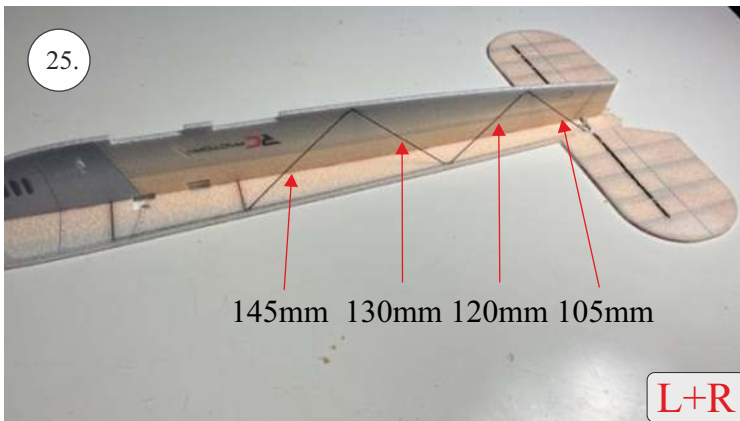

## List of accesories

	<b><u>Carbon</u></b>
2x	3x0,5x200mm
2x	3x0,5x750mm
1x	3x0,5x320mm
2x	1,2x200mm
4x	1x500mm
8x	0,8x500mm
1x	3/2x330mm
1x	1x330mm
2x	2.5x1.5x225mm
2x	1,5x275mm
	<b><u>Bag</u></b>
1x	1,5x40mm
1x	1,5x 30mm
8x	MPJ pin + coupling
4x	RC coupling
1x	40mm heatshrin
2x	bowden 1mm
2x	pneu
1+1	pilot + pipe
1x	tail gear
	<b><u>Plastic</u></b>
1x pair	aile horn
1x pair	aile coupling
2x	VOP set
1x	SOP horn
1x	SOP horn
2x	wheel disc
1x pair	nut
1x pair	landing gear
1x	Motor mount
1x	other
12pcs	6mm guides