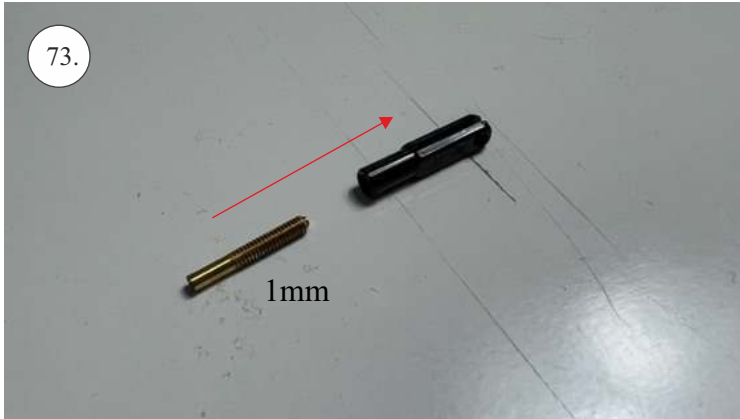

## List of accesories

	<b><u>Carbon</u></b>
2x	3x0,5x200mm
2x	3x0,5x750mm
1x	3x0,5x320mm
2x	1,2x200mm
4x	1x500mm
8x	0,8x500mm
1x	3/2x330mm
1x	1x330mm
2x	2.5x1.5x225mm
2x	1,5x275mm
	<b><u>Bag</u></b>
1x	1,5x40mm
1x	1,5x 30mm
8x	MPJ pin + coupling
4x	RC coupling
1x	40mm heatshrin
2x	bowden 1mm
2x	pneu
1+1	pilot + pipe
1x	tail gear
	<b><u>Plastic</u></b>
1x pair	aile horn
1x pair	aile coupling
2x	VOP set
1x	SOP horn
1x	SOP horn
2x	wheel disc
1x pair	nut
1x pair	landing gear
1x	Motor mount
1x	other
12pcs	6mm guides