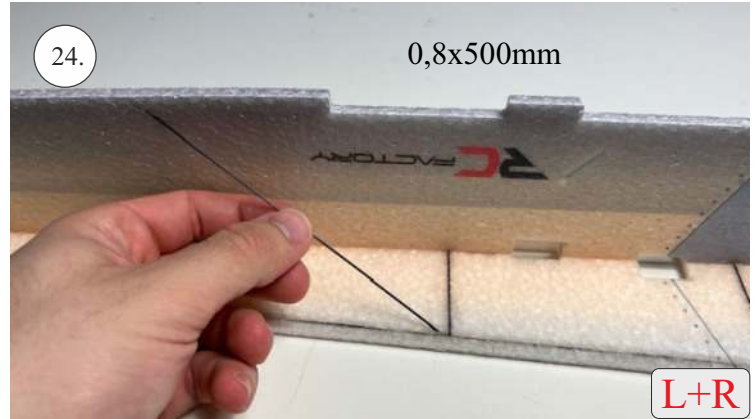

## List of accesories

	<b><u>Carbon</u></b>
2x	3x0,5x200mm
2x	3x0,5x750mm
1x	3x0,5x320mm
2x	1,2x200mm
4x	1x500mm
8x	0,8x500mm
1x	3/2x330mm
1x	1x330mm
2x	2.5x1.5x225mm
2x	1,5x275mm
	<b><u>Bag</u></b>
1x	1,5x40mm
1x	1,5x 30mm
8x	MPJ pin + coupling
4x	RC coupling
1x	40mm heatshrin
2x	bowden 1mm
2x	pneu
1+1	pilot + pipe
1x	tail gear
	<b><u>Plastic</u></b>
1x pair	aile horn
1x pair	aile coupling
2x	VOP set
1x	SOP horn
1x	SOP horn
2x	wheel disc
1x pair	nut
1x pair	landing gear
1x	Motor mount
1x	other
12pcs	6mm guides