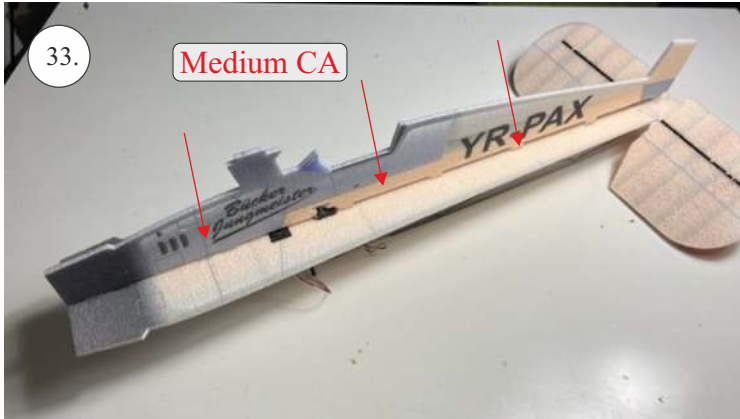

## List of accesories

	<b><u>Carbon</u></b>
2x	3x0,5x200mm
2x	3x0,5x750mm
1x	3x0,5x320mm
2x	1,2x200mm
4x	1x500mm
8x	0,8x500mm
1x	3/2x330mm
1x	1x330mm
2x	2.5x1.5x225mm
2x	1,5x275mm
	<b><u>Bag</u></b>
1x	1,5x40mm
1x	1,5x 30mm
8x	MPJ pin + coupling
4x	RC coupling
1x	40mm heatshrin
2x	bowden 1mm
2x	pneu
1+1	pilot + pipe
1x	tail gear
	<b><u>Plastic</u></b>
1x pair	aile horn
1x pair	aile coupling
2x	VOP set
1x	SOP horn
1x	SOP horn
2x	wheel disc
1x pair	nut
1x pair	landing gear
1x	Motor mount
1x	other
12pcs	6mm guides