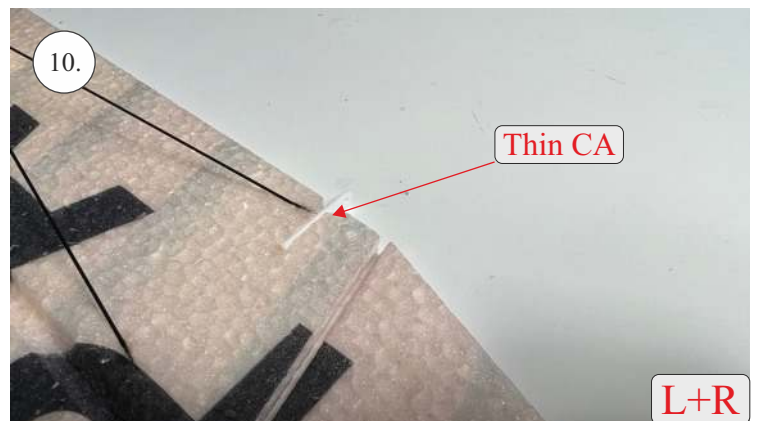

## List of accesories

	<b><u>Carbon</u></b>
2x	3x0,5x200mm
2x	3x0,5x750mm
1x	3x0,5x320mm
2x	1,2x200mm
4x	1x500mm
8x	0,8x500mm
1x	3/2x330mm
1x	1x330mm
2x	2.5x1.5x225mm
2x	1,5x275mm
	<b><u>Bag</u></b>
1x	1,5x40mm
1x	1,5x 30mm
8x	MPJ pin + coupling
4x	RC coupling
1x	40mm heatshrin
2x	bowden 1mm
2x	pneu
1+1	pilot + pipe
1x	tail gear
	<b><u>Plastic</u></b>
1x pair	aile horn
1x pair	aile coupling
2x	VOP set
1x	SOP horn
1x	SOP horn
2x	wheel disc
1x pair	nut
1x pair	landing gear
1x	Motor mount
1x	other
12pcs	6mm guides