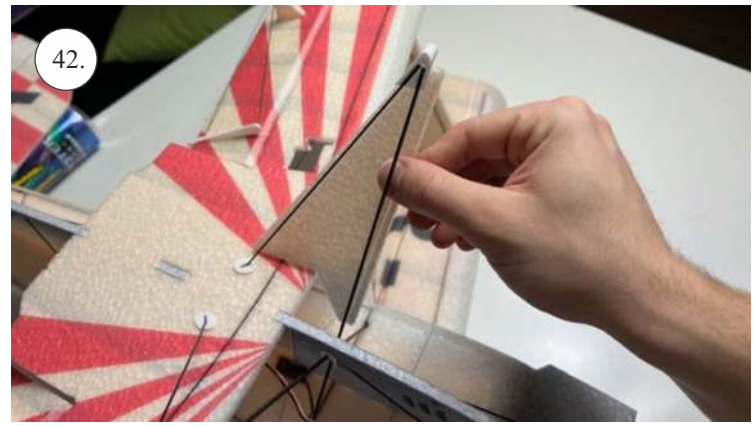

## List of accesories

	<b><u>Carbon</u></b>
2x	3x0,5x200mm
2x	3x0,5x750mm
1x	3x0,5x320mm
2x	1,2x200mm
4x	1x500mm
8x	0,8x500mm
1x	3/2x330mm
1x	1x330mm
2x	2.5x1.5x225mm
2x	1,5x275mm
	<b><u>Bag</u></b>
1x	1,5x40mm
1x	1,5x 30mm
8x	MPJ pin + coupling
4x	RC coupling
1x	40mm heatshrin
2x	bowden 1mm
2x	pneu
1+1	pilot + pipe
1x	tail gear
	<b><u>Plastic</u></b>
1x pair	aile horn
1x pair	aile coupling
2x	VOP set
1x	SOP horn
1x	SOP horn
2x	wheel disc
1x pair	nut
1x pair	landing gear
1x	Motor mount
1x	other
12pcs	6mm guides