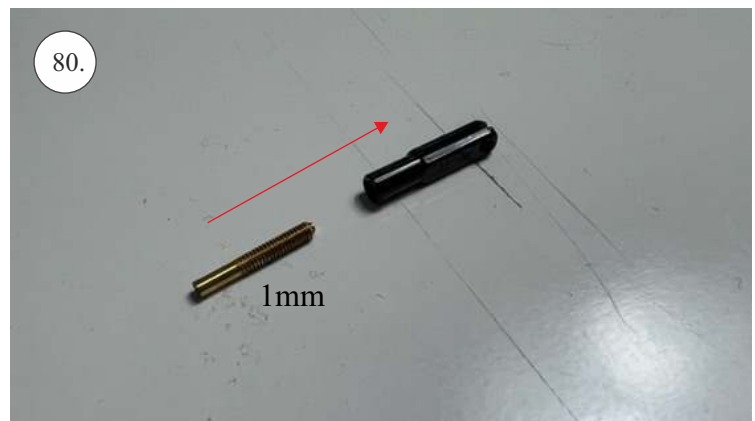

## List of accesories

	<b><u>Carbon</u></b>
2x	3x0,5x200mm
2x	3x0,5x750mm
1x	3x0,5x320mm
2x	1,2x200mm
4x	1x500mm
8x	0,8x500mm
1x	3/2x330mm
1x	1x330mm
2x	2.5x1.5x225mm
2x	1,5x275mm
	<b><u>Bag</u></b>
1x	1,5x40mm
1x	1,5x 30mm
8x	MPJ pin + coupling
4x	RC coupling
1x	40mm heatshrin
2x	bowden 1mm
2x	pneu
1+1	pilot + pipe
1x	tail gear
	<b><u>Plastic</u></b>
1x pair	aile horn
1x pair	aile coupling
2x	VOP set
1x	SOP horn
1x	SOP horn
2x	wheel disc
1x pair	nut
1x pair	landing gear
1x	Motor mount
1x	other
12pcs	6mm guides