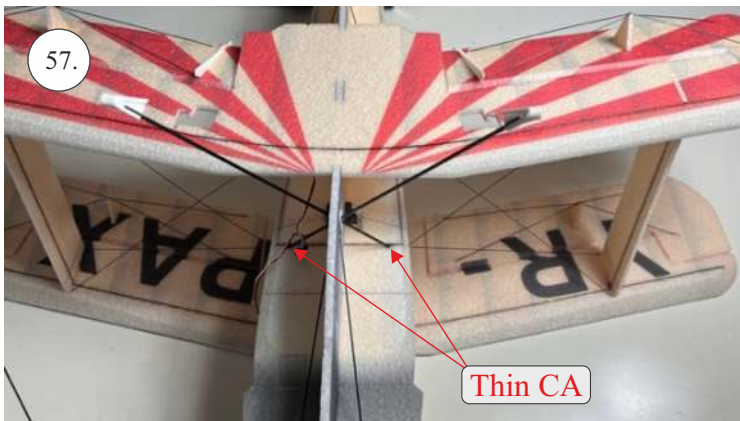

## List of accesories

	<b><u>Carbon</u></b>
2x	3x0,5x200mm
2x	3x0,5x750mm
1x	3x0,5x320mm
2x	1,2x200mm
4x	1x500mm
8x	0,8x500mm
1x	3/2x330mm
1x	1x330mm
2x	2.5x1.5x225mm
2x	1,5x275mm
	<b><u>Bag</u></b>
1x	1,5x40mm
1x	1,5x 30mm
8x	MPJ pin + coupling
4x	RC coupling
1x	40mm heatshrin
2x	bowden 1mm
2x	pneu
1+1	pilot + pipe
1x	tail gear
	<b><u>Plastic</u></b>
1x pair	aile horn
1x pair	aile coupling
2x	VOP set
1x	SOP horn
1x	SOP horn
2x	wheel disc
1x pair	nut
1x pair	landing gear
1x	Motor mount
1x	other
12pcs	6mm guides