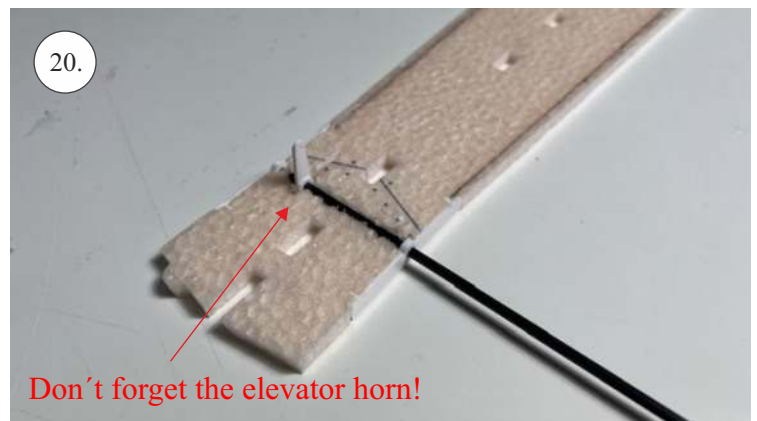

## List of accesories

	<b><u>Carbon</u></b>
2x	3x0,5x200mm
2x	3x0,5x750mm
1x	3x0,5x320mm
2x	1,2x200mm
4x	1x500mm
8x	0,8x500mm
1x	3/2x330mm
1x	1x330mm
2x	2.5x1.5x225mm
2x	1,5x275mm
	<b><u>Bag</u></b>
1x	1,5x40mm
1x	1,5x 30mm
8x	MPJ pin + coupling
4x	RC coupling
1x	40mm heatshrin
2x	bowden 1mm
2x	pneu
1+1	pilot + pipe
1x	tail gear
	<b><u>Plastic</u></b>
1x pair	aile horn
1x pair	aile coupling
2x	VOP set
1x	SOP horn
1x	SOP horn
2x	wheel disc
1x pair	nut
1x pair	landing gear
1x	Motor mount
1x	other
12pcs	6mm guides