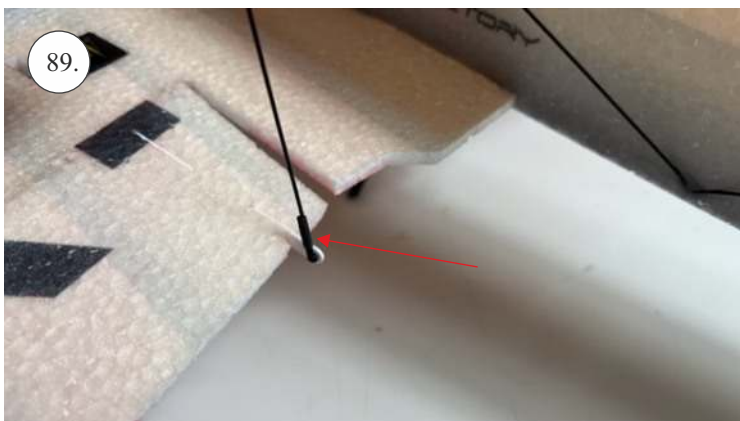

## List of accesories

	<b><u>Carbon</u></b>
2x	3x0,5x200mm
2x	3x0,5x750mm
1x	3x0,5x320mm
2x	1,2x200mm
4x	1x500mm
8x	0,8x500mm
1x	3/2x330mm
1x	1x330mm
2x	2.5x1.5x225mm
2x	1,5x275mm
	<b><u>Bag</u></b>
1x	1,5x40mm
1x	1,5x 30mm
8x	MPJ pin + coupling
4x	RC coupling
1x	40mm heatshrin
2x	bowden 1mm
2x	pneu
1+1	pilot + pipe
1x	tail gear
	<b><u>Plastic</u></b>
1x pair	aile horn
1x pair	aile coupling
2x	VOP set
1x	SOP horn
1x	SOP horn
2x	wheel disc
1x pair	nut
1x pair	landing gear
1x	Motor mount
1x	other
12pcs	6mm guides