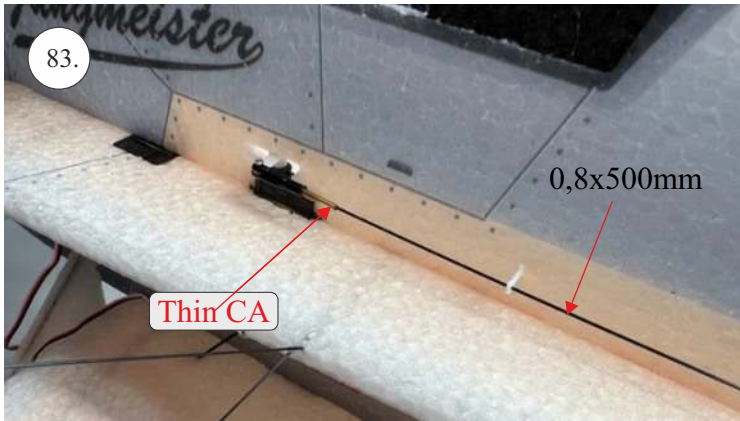

## List of accesories

	<b><u>Carbon</u></b>
2x	3x0,5x200mm
2x	3x0,5x750mm
1x	3x0,5x320mm
2x	1,2x200mm
4x	1x500mm
8x	0,8x500mm
1x	3/2x330mm
1x	1x330mm
2x	2.5x1.5x225mm
2x	1,5x275mm
	<b><u>Bag</u></b>
1x	1,5x40mm
1x	1,5x 30mm
8x	MPJ pin + coupling
4x	RC coupling
1x	40mm heatshrin
2x	bowden 1mm
2x	pneu
1+1	pilot + pipe
1x	tail gear
	<b><u>Plastic</u></b>
1x pair	aile horn
1x pair	aile coupling
2x	VOP set
1x	SOP horn
1x	SOP horn
2x	wheel disc
1x pair	nut
1x pair	landing gear
1x	Motor mount
1x	other
12pcs	6mm guides