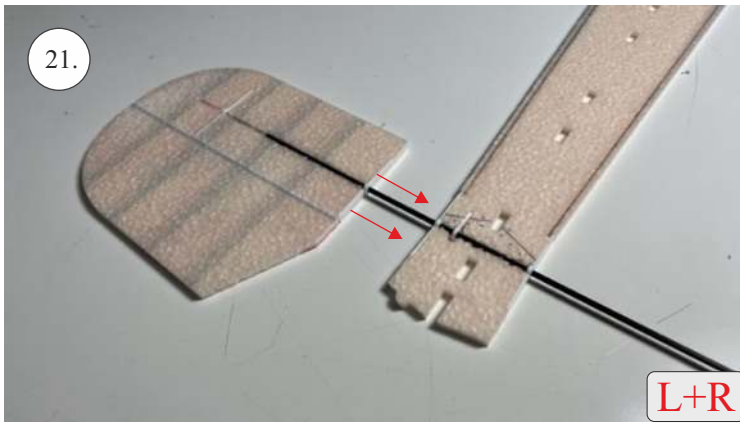

## List of accesories

	<b><u>Carbon</u></b>
2x	3x0,5x200mm
2x	3x0,5x750mm
1x	3x0,5x320mm
2x	1,2x200mm
4x	1x500mm
8x	0,8x500mm
1x	3/2x330mm
1x	1x330mm
2x	2.5x1.5x225mm
2x	1,5x275mm
	<b><u>Bag</u></b>
1x	1,5x40mm
1x	1,5x 30mm
8x	MPJ pin + coupling
4x	RC coupling
1x	40mm heatshrin
2x	bowden 1mm
2x	pneu
1+1	pilot + pipe
1x	tail gear
	<b><u>Plastic</u></b>
1x pair	aile horn
1x pair	aile coupling
2x	VOP set
1x	SOP horn
1x	SOP horn
2x	wheel disc
1x pair	nut
1x pair	landing gear
1x	Motor mount
1x	other
12pcs	6mm guides