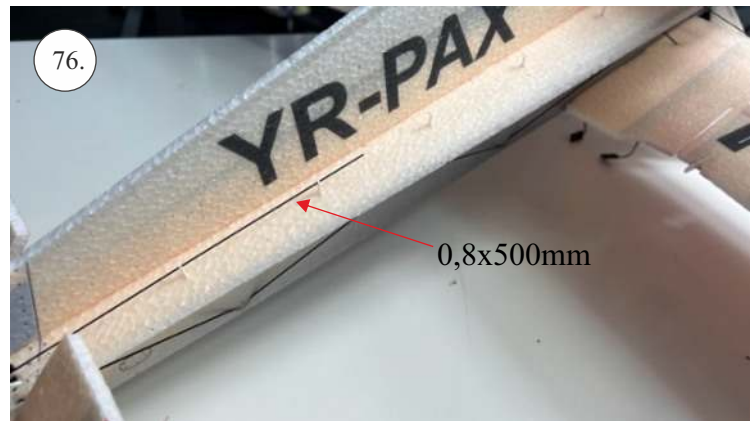

## List of accesories

	<b><u>Carbon</u></b>
2x	3x0,5x200mm
2x	3x0,5x750mm
1x	3x0,5x320mm
2x	1,2x200mm
4x	1x500mm
8x	0,8x500mm
1x	3/2x330mm
1x	1x330mm
2x	2.5x1.5x225mm
2x	1,5x275mm
	<b><u>Bag</u></b>
1x	1,5x40mm
1x	1,5x 30mm
8x	MPJ pin + coupling
4x	RC coupling
1x	40mm heatshrin
2x	bowden 1mm
2x	pneu
1+1	pilot + pipe
1x	tail gear
	<b><u>Plastic</u></b>
1x pair	aile horn
1x pair	aile coupling
2x	VOP set
1x	SOP horn
1x	SOP horn
2x	wheel disc
1x pair	nut
1x pair	landing gear
1x	Motor mount
1x	other
12pcs	6mm guides