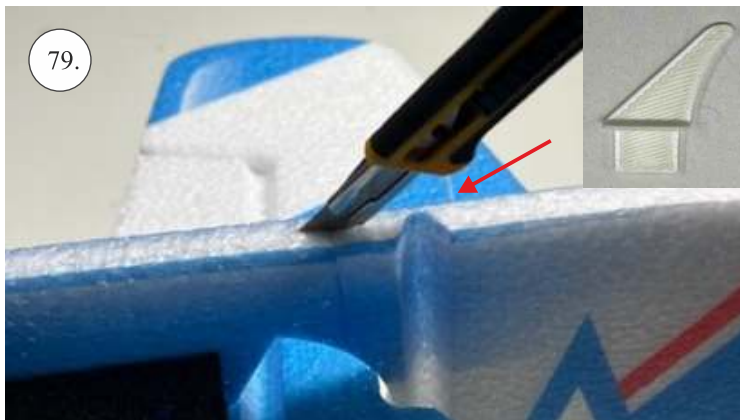

## **List of accesories**

	<b><u>Carbon + wood</u></b>
2x	1x500mm
1x	2x9x600mm
	<b><u>Bag</u></b>
2x	1,5 x 166mm
1+1x	Aile horn
2x	SOP+VOP horn
1x	2R horn
12pcs	8mm guides
1x	motor mount
1x	tail gear
6x	quicklock
6x	RC coupling
1x	6mm heatshrink
1x	carbon landing gear
1x	landing gear set