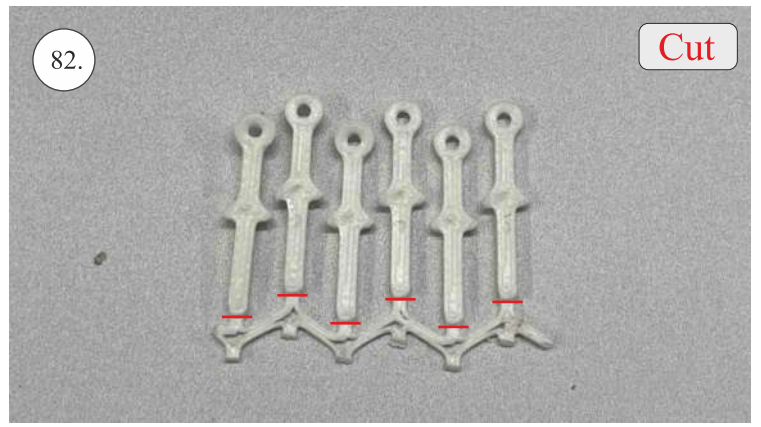

## **List of accesories**

	<b><u>Carbon + wood</u></b>
2x	1x500mm
1x	2x9x600mm
	<b><u>Bag</u></b>
2x	1,5 x 166mm
1+1x	Aile horn
2x	SOP+VOP horn
1x	2R horn
12pcs	8mm guides
1x	motor mount
1x	tail gear
6x	quicklock
6x	RC coupling
1x	6mm heatshrink
1x	carbon landing gear
1x	landing gear set