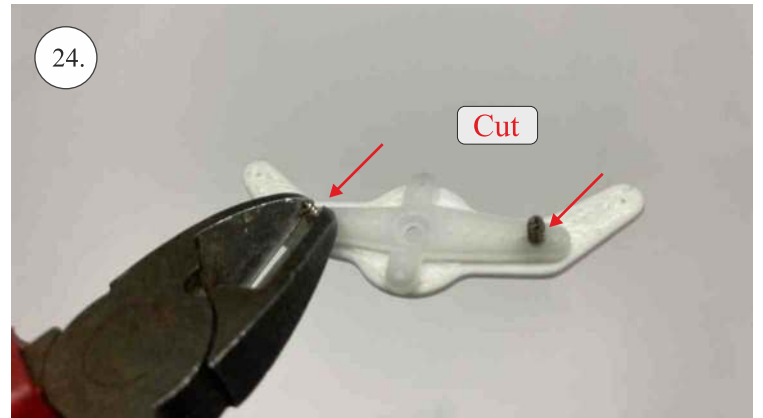

## **List of accesories**

	<b><u>Carbon + wood</u></b>
2x	1x500mm
1x	2x9x600mm
	<b><u>Bag</u></b>
2x	1,5 x 166mm
1+1x	Aile horn
2x	SOP+VOP horn
1x	2R horn
12pcs	8mm guides
1x	motor mount
1x	tail gear
6x	quicklock
6x	RC coupling
1x	6mm heatshrink
1x	carbon landing gear
1x	landing gear set