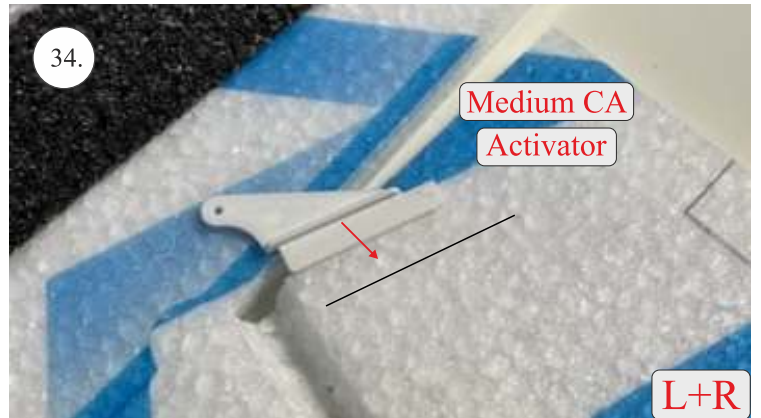

## **List of accesories**

	<b><u>Carbon + wood</u></b>
2x	1x500mm
1x	2x9x600mm
	<b><u>Bag</u></b>
2x	1,5 x 166mm
1+1x	Aile horn
2x	SOP+VOP horn
1x	2R horn
12pcs	8mm guides
1x	motor mount
1x	tail gear
6x	quicklock
6x	RC coupling
1x	6mm heatshrink
1x	carbon landing gear
1x	landing gear set