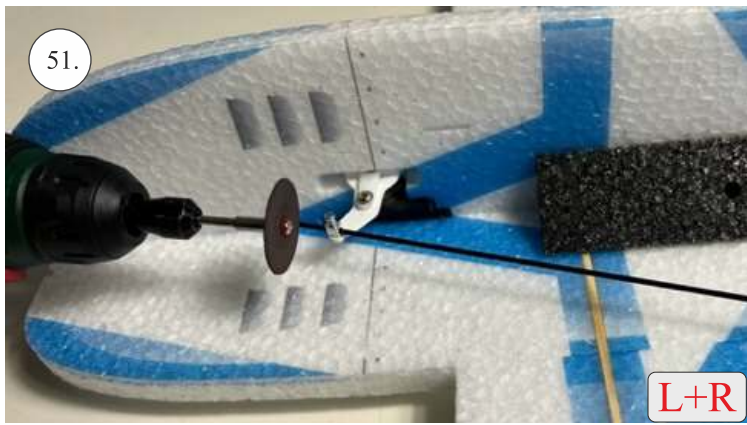

## **List of accesories**

	<b><u>Carbon + wood</u></b>
2x	1x500mm
1x	2x9x600mm
	<b><u>Bag</u></b>
2x	1,5 x 166mm
1+1x	Aile horn
2x	SOP+VOP horn
1x	2R horn
12pcs	8mm guides
1x	motor mount
1x	tail gear
6x	quicklock
6x	RC coupling
1x	6mm heatshrink
1x	carbon landing gear
1x	landing gear set