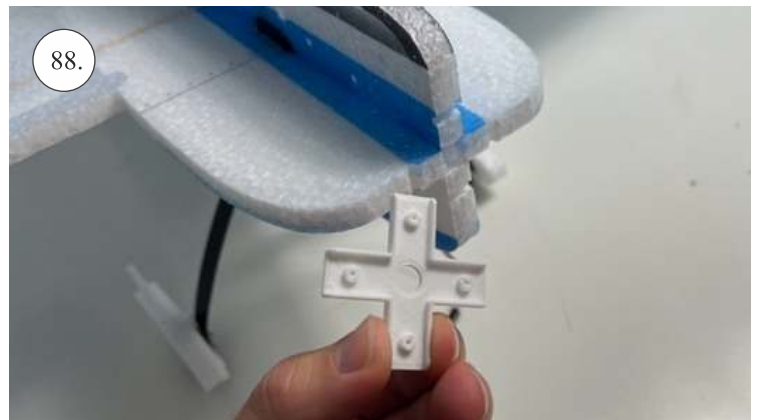

## **List of accesories**

	<b><u>Carbon + wood</u></b>
2x	1x500mm
1x	2x9x600mm
	<b><u>Bag</u></b>
2x	1,5 x 166mm
1+1x	Aile horn
2x	SOP+VOP horn
1x	2R horn
12pcs	8mm guides
1x	motor mount
1x	tail gear
6x	quicklock
6x	RC coupling
1x	6mm heatshrink
1x	carbon landing gear
1x	landing gear set