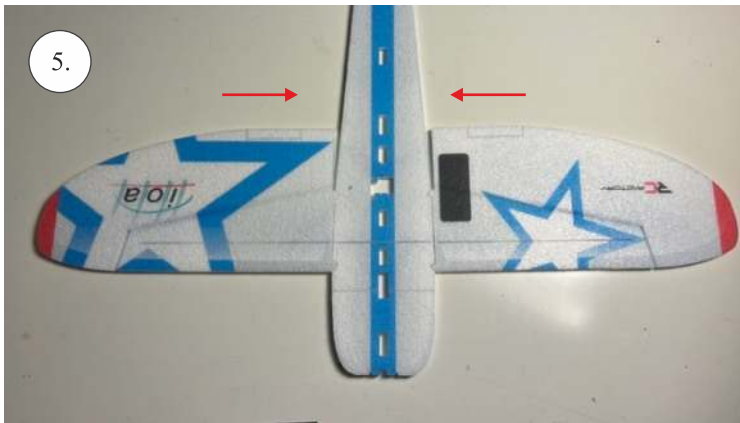

## **List of accesories**

	<b><u>Carbon + wood</u></b>
2x	1x500mm
1x	2x9x600mm
	<b><u>Bag</u></b>
2x	1,5 x 166mm
1+1x	Aile horn
2x	SOP+VOP horn
1x	2R horn
12pcs	8mm guides
1x	motor mount
1x	tail gear
6x	quicklock
6x	RC coupling
1x	6mm heatshrink
1x	carbon landing gear
1x	landing gear set