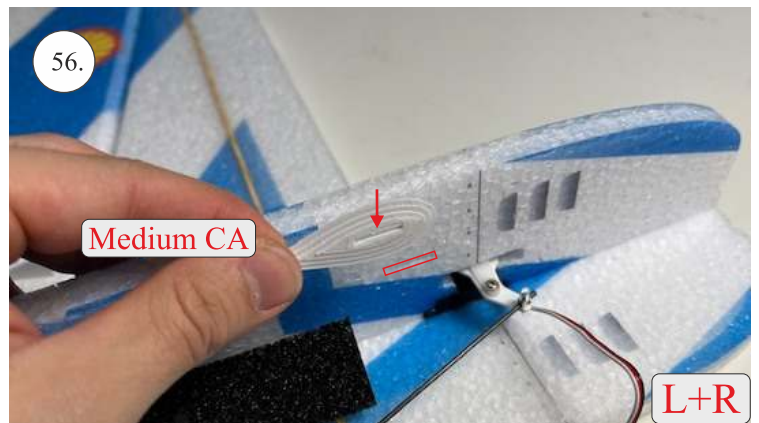

## **List of accesories**

	<b><u>Carbon + wood</u></b>
2x	1x500mm
1x	2x9x600mm
	<b><u>Bag</u></b>
2x	1,5 x 166mm
1+1x	Aile horn
2x	SOP+VOP horn
1x	2R horn
12pcs	8mm guides
1x	motor mount
1x	tail gear
6x	quicklock
6x	RC coupling
1x	6mm heatshrink
1x	carbon landing gear
1x	landing gear set