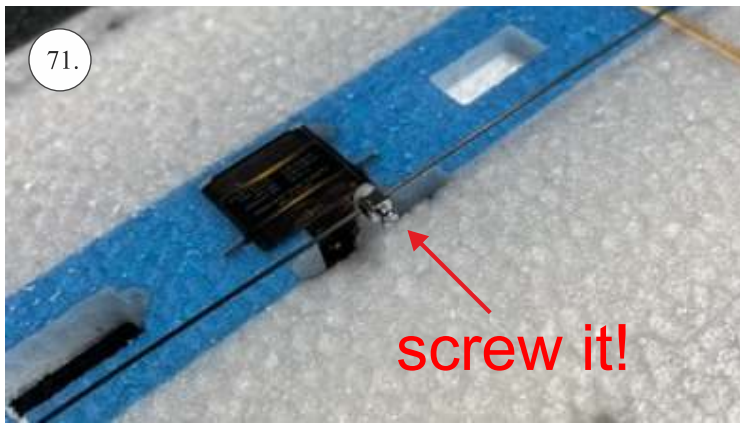

## **List of accesories**

	<b><u>Carbon + wood</u></b>
2x	1x500mm
1x	2x9x600mm
	<b><u>Bag</u></b>
2x	1,5 x 166mm
1+1x	Aile horn
2x	SOP+VOP horn
1x	2R horn
12pcs	8mm guides
1x	motor mount
1x	tail gear
6x	quicklock
6x	RC coupling
1x	6mm heatshrink
1x	carbon landing gear
1x	landing gear set