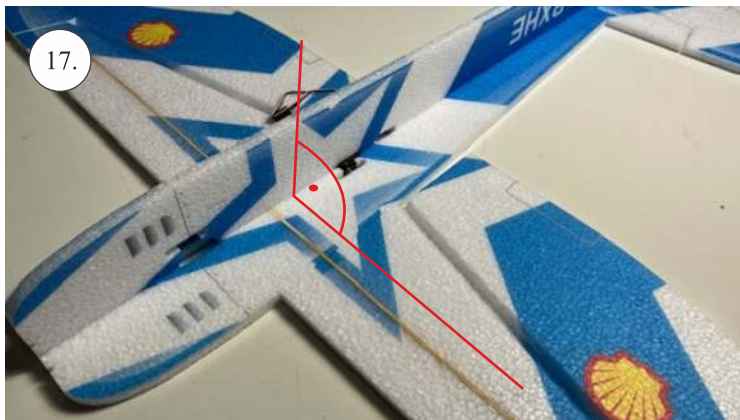

## **List of accesories**

	<b><u>Carbon + wood</u></b>
2x	1x500mm
1x	2x9x600mm
	<b><u>Bag</u></b>
2x	1,5 x 166mm
1+1x	Aile horn
2x	SOP+VOP horn
1x	2R horn
12pcs	8mm guides
1x	motor mount
1x	tail gear
6x	quicklock
6x	RC coupling
1x	6mm heatshrink
1x	carbon landing gear
1x	landing gear set