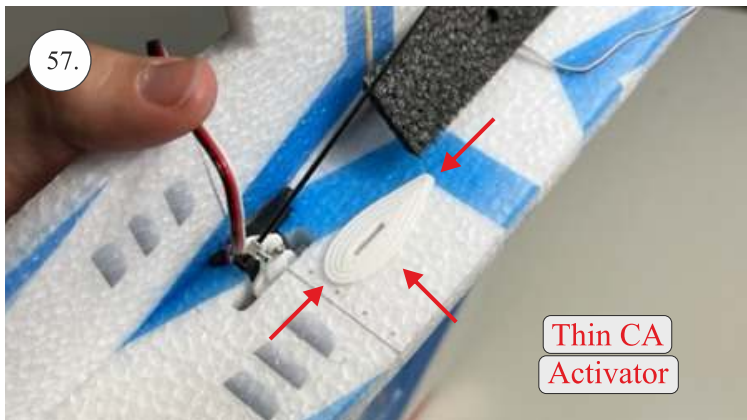

## **List of accesories**

	<b><u>Carbon + wood</u></b>
2x	1x500mm
1x	2x9x600mm
	<b><u>Bag</u></b>
2x	1,5 x 166mm
1+1x	Aile horn
2x	SOP+VOP horn
1x	2R horn
12pcs	8mm guides
1x	motor mount
1x	tail gear
6x	quicklock
6x	RC coupling
1x	6mm heatshrink
1x	carbon landing gear
1x	landing gear set