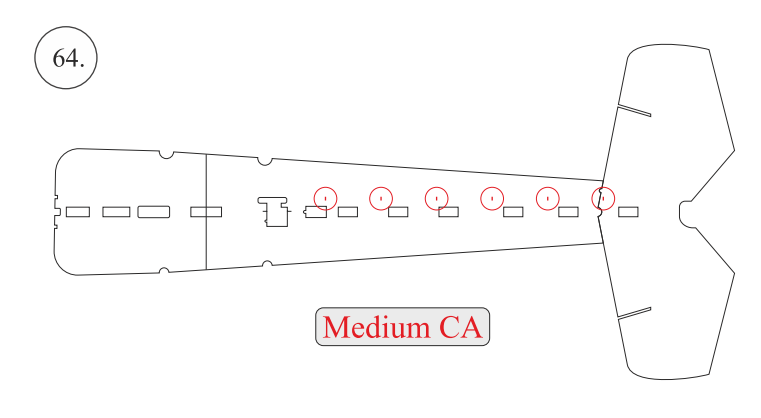

## **List of accesories**

	<b><u>Carbon + wood</u></b>
2x	1x500mm
1x	2x9x600mm
	<b><u>Bag</u></b>
2x	1,5 x 166mm
1+1x	Aile horn
2x	SOP+VOP horn
1x	2R horn
12pcs	8mm guides
1x	motor mount
1x	tail gear
6x	quicklock
6x	RC coupling
1x	6mm heatshrink
1x	carbon landing gear
1x	landing gear set