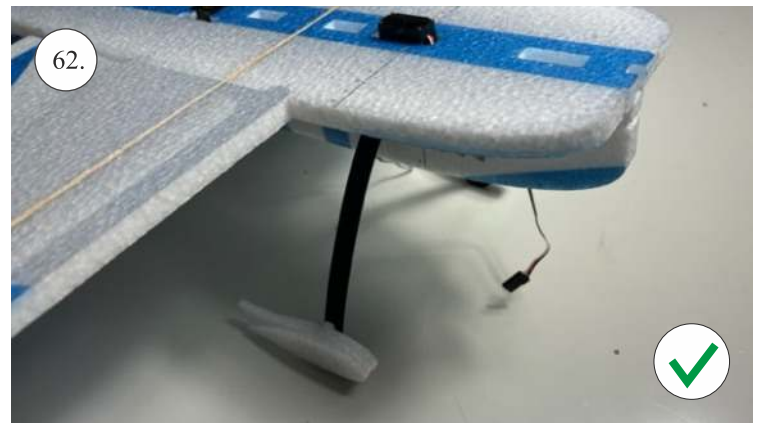

## **List of accesories**

	<b><u>Carbon + wood</u></b>
2x	1x500mm
1x	2x9x600mm
	<b><u>Bag</u></b>
2x	1,5 x 166mm
1+1x	Aile horn
2x	SOP+VOP horn
1x	2R horn
12pcs	8mm guides
1x	motor mount
1x	tail gear
6x	quicklock
6x	RC coupling
1x	6mm heatshrink
1x	carbon landing gear
1x	landing gear set