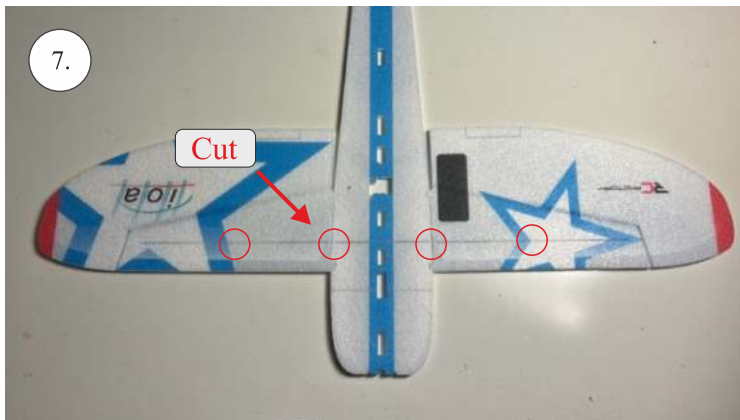

## **List of accesories**

	<b><u>Carbon + wood</u></b>
2x	1x500mm
1x	2x9x600mm
	<b><u>Bag</u></b>
2x	1,5 x 166mm
1+1x	Aile horn
2x	SOP+VOP horn
1x	2R horn
12pcs	8mm guides
1x	motor mount
1x	tail gear
6x	quicklock
6x	RC coupling
1x	6mm heatshrink
1x	carbon landing gear
1x	landing gear set