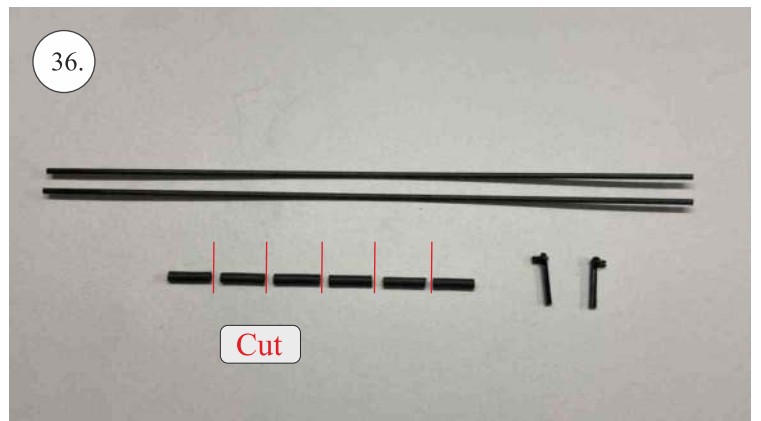

## **List of accesories**

	<b><u>Carbon + wood</u></b>
2x	1x500mm
1x	2x9x600mm
	<b><u>Bag</u></b>
2x	1,5 x 166mm
1+1x	Aile horn
2x	SOP+VOP horn
1x	2R horn
12pcs	8mm guides
1x	motor mount
1x	tail gear
6x	quicklock
6x	RC coupling
1x	6mm heatshrink
1x	carbon landing gear
1x	landing gear set