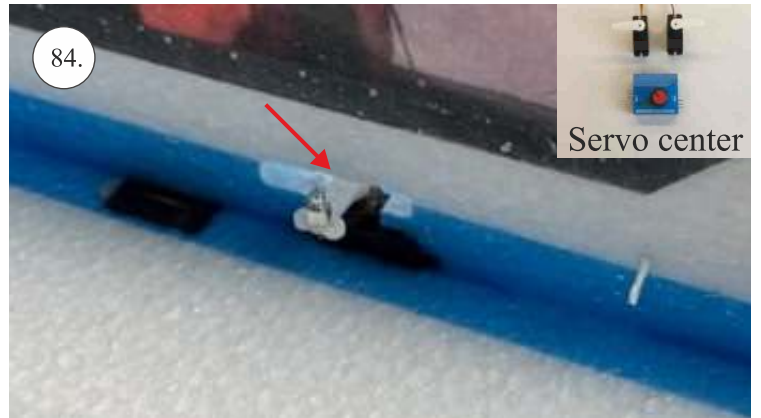

## **List of accesories**

	<b><u>Carbon + wood</u></b>
2x	1x500mm
1x	2x9x600mm
	<b><u>Bag</u></b>
2x	1,5 x 166mm
1+1x	Aile horn
2x	SOP+VOP horn
1x	2R horn
12pcs	8mm guides
1x	motor mount
1x	tail gear
6x	quicklock
6x	RC coupling
1x	6mm heatshrink
1x	carbon landing gear
1x	landing gear set