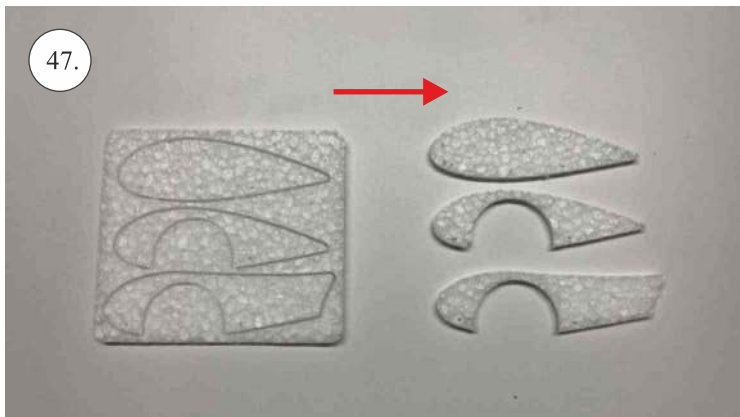

## **List of accesories**

	<b><u>Carbon + wood</u></b>
2x	1x500mm
1x	2x9x600mm
	<b><u>Bag</u></b>
2x	1,5 x 166mm
1+1x	Aile horn
2x	SOP+VOP horn
1x	2R horn
12pcs	8mm guides
1x	motor mount
1x	tail gear
6x	quicklock
6x	RC coupling
1x	6mm heatshrink
1x	carbon landing gear
1x	landing gear set