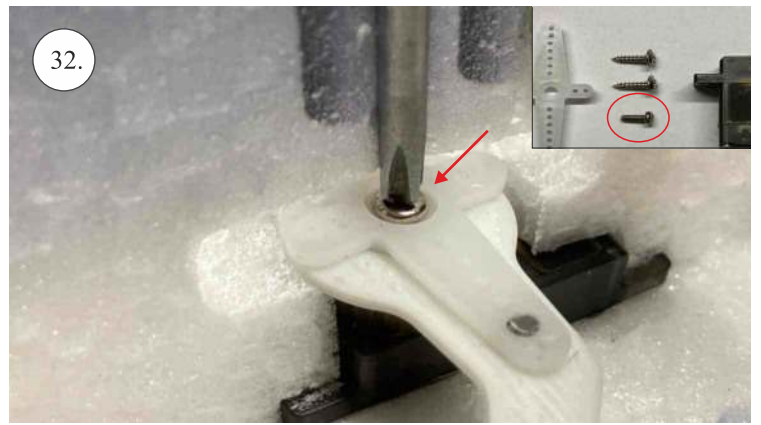

## **List of accesories**

	<b><u>Carbon + wood</u></b>
2x	1x500mm
1x	2x9x600mm
	<b><u>Bag</u></b>
2x	1,5 x 166mm
1+1x	Aile horn
2x	SOP+VOP horn
1x	2R horn
12pcs	8mm guides
1x	motor mount
1x	tail gear
6x	quicklock
6x	RC coupling
1x	6mm heatshrink
1x	carbon landing gear
1x	landing gear set