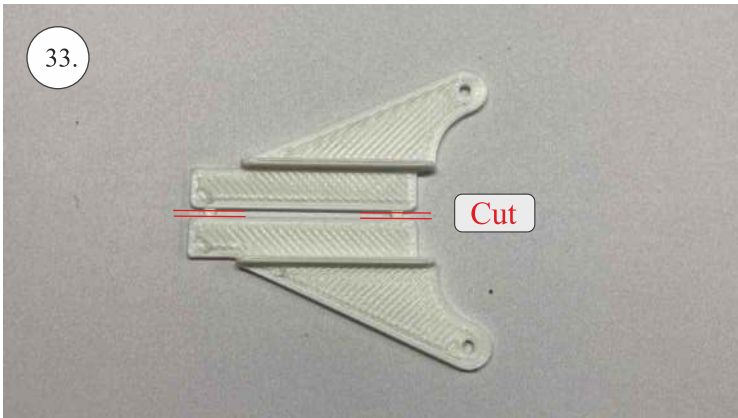

## **List of accesories**

	<b><u>Carbon + wood</u></b>
2x	1x500mm
1x	2x9x600mm
	<b><u>Bag</u></b>
2x	1,5 x 166mm
1+1x	Aile horn
2x	SOP+VOP horn
1x	2R horn
12pcs	8mm guides
1x	motor mount
1x	tail gear
6x	quicklock
6x	RC coupling
1x	6mm heatshrink
1x	carbon landing gear
1x	landing gear set