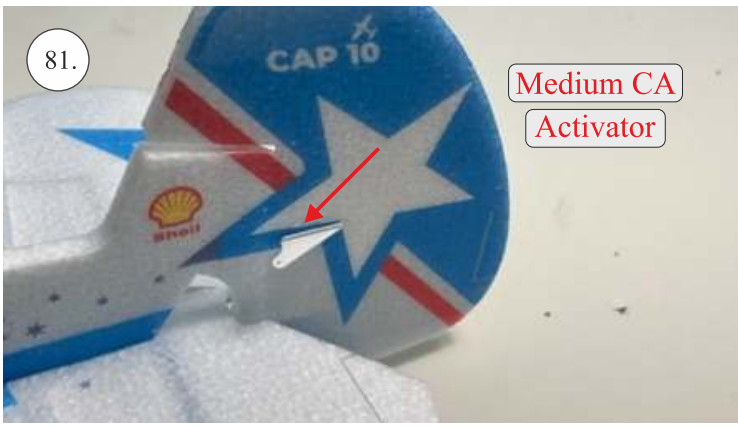

## **List of accesories**

	<b><u>Carbon + wood</u></b>
2x	1x500mm
1x	2x9x600mm
	<b><u>Bag</u></b>
2x	1,5 x 166mm
1+1x	Aile horn
2x	SOP+VOP horn
1x	2R horn
12pcs	8mm guides
1x	motor mount
1x	tail gear
6x	quicklock
6x	RC coupling
1x	6mm heatshrink
1x	carbon landing gear
1x	landing gear set