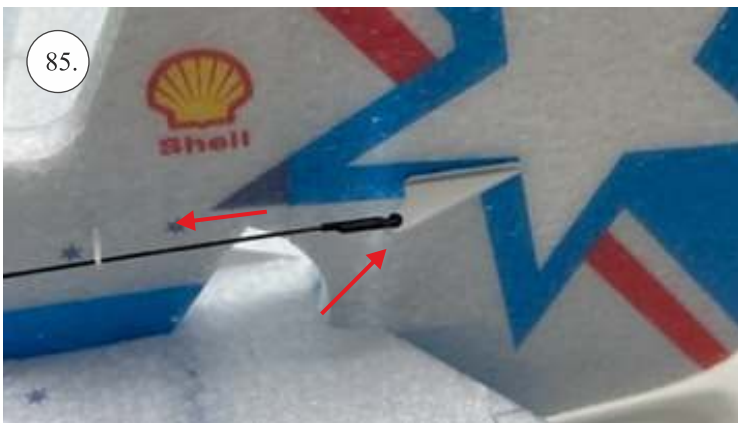

## **List of accesories**

	<b><u>Carbon + wood</u></b>
2x	1x500mm
1x	2x9x600mm
	<b><u>Bag</u></b>
2x	1,5 x 166mm
1+1x	Aile horn
2x	SOP+VOP horn
1x	2R horn
12pcs	8mm guides
1x	motor mount
1x	tail gear
6x	quicklock
6x	RC coupling
1x	6mm heatshrink
1x	carbon landing gear
1x	landing gear set