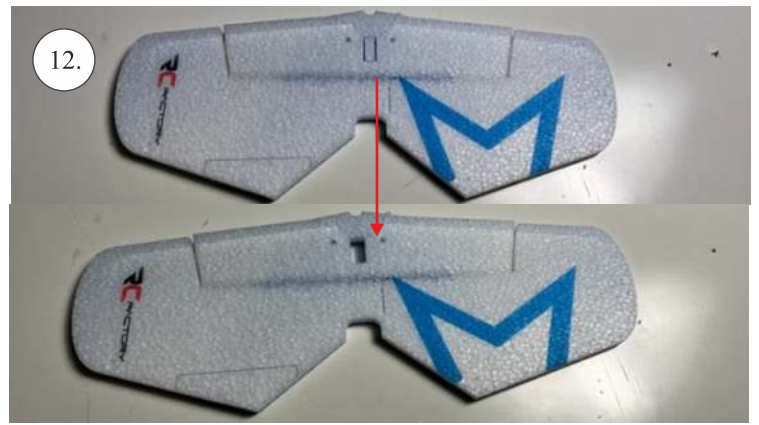

## **List of accesories**

	<b><u>Carbon + wood</u></b>
2x	1x500mm
1x	2x9x600mm
	<b><u>Bag</u></b>
2x	1,5 x 166mm
1+1x	Aile horn
2x	SOP+VOP horn
1x	2R horn
12pcs	8mm guides
1x	motor mount
1x	tail gear
6x	quicklock
6x	RC coupling
1x	6mm heatshrink
1x	carbon landing gear
1x	landing gear set