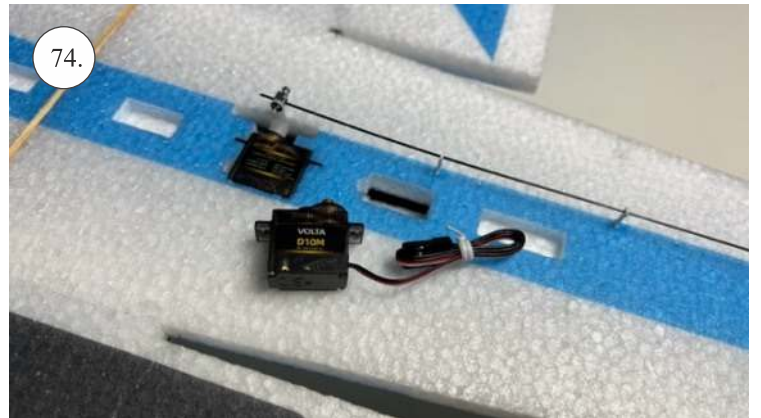

## **List of accesories**

	<b><u>Carbon + wood</u></b>
2x	1x500mm
1x	2x9x600mm
	<b><u>Bag</u></b>
2x	1,5 x 166mm
1+1x	Aile horn
2x	SOP+VOP horn
1x	2R horn
12pcs	8mm guides
1x	motor mount
1x	tail gear
6x	quicklock
6x	RC coupling
1x	6mm heatshrink
1x	carbon landing gear
1x	landing gear set