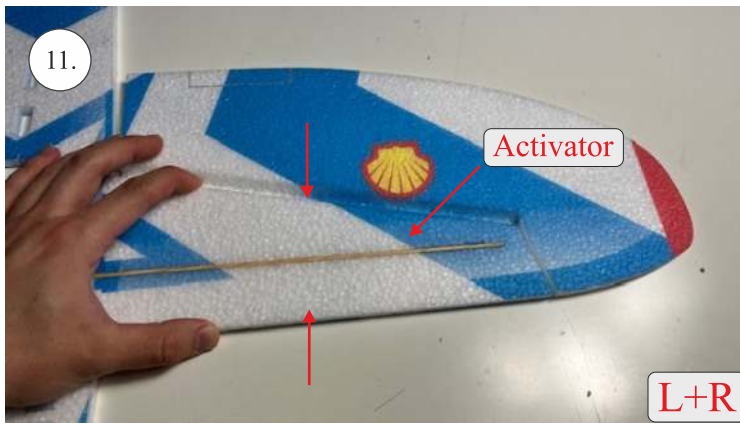

## **List of accesories**

	<b><u>Carbon + wood</u></b>
2x	1x500mm
1x	2x9x600mm
	<b><u>Bag</u></b>
2x	1,5 x 166mm
1+1x	Aile horn
2x	SOP+VOP horn
1x	2R horn
12pcs	8mm guides
1x	motor mount
1x	tail gear
6x	quicklock
6x	RC coupling
1x	6mm heatshrink
1x	carbon landing gear
1x	landing gear set