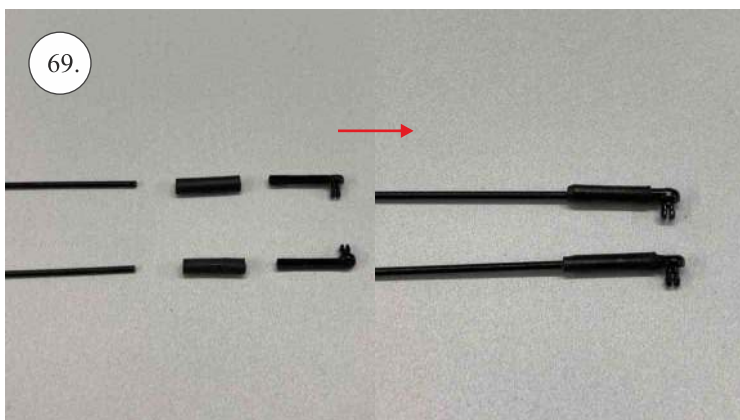

## **List of accesories**

	<b><u>Carbon + wood</u></b>
2x	1x500mm
1x	2x9x600mm
	<b><u>Bag</u></b>
2x	1,5 x 166mm
1+1x	Aile horn
2x	SOP+VOP horn
1x	2R horn
12pcs	8mm guides
1x	motor mount
1x	tail gear
6x	quicklock
6x	RC coupling
1x	6mm heatshrink
1x	carbon landing gear
1x	landing gear set