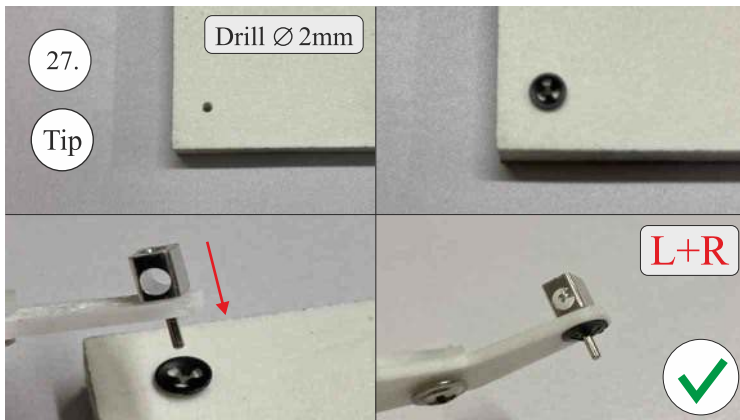

## **List of accesories**

	<b><u>Carbon + wood</u></b>
2x	1x500mm
1x	2x9x600mm
	<b><u>Bag</u></b>
2x	1,5 x 166mm
1+1x	Aile horn
2x	SOP+VOP horn
1x	2R horn
12pcs	8mm guides
1x	motor mount
1x	tail gear
6x	quicklock
6x	RC coupling
1x	6mm heatshrink
1x	carbon landing gear
1x	landing gear set