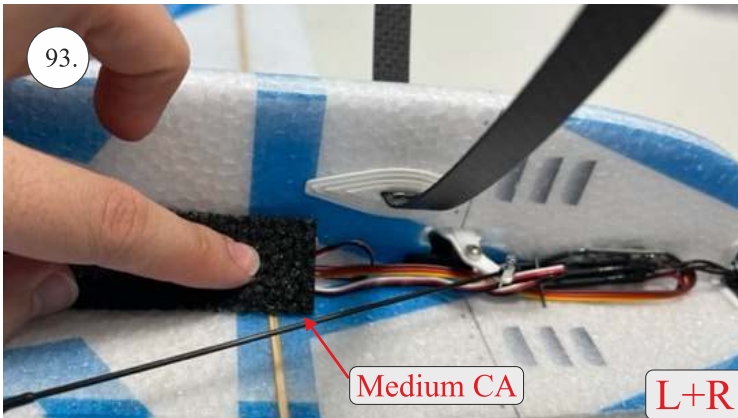

## **List of accesories**

	<b><u>Carbon + wood</u></b>
2x	1x500mm
1x	2x9x600mm
	<b><u>Bag</u></b>
2x	1,5 x 166mm
1+1x	Aile horn
2x	SOP+VOP horn
1x	2R horn
12pcs	8mm guides
1x	motor mount
1x	tail gear
6x	quicklock
6x	RC coupling
1x	6mm heatshrink
1x	carbon landing gear
1x	landing gear set