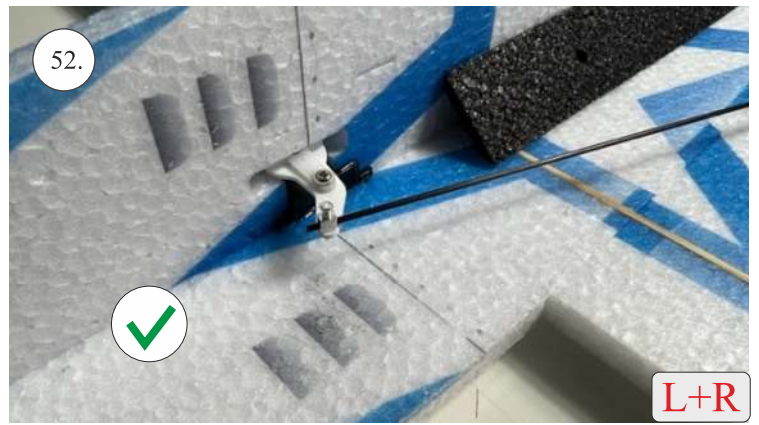

## **List of accesories**

	<b><u>Carbon + wood</u></b>
2x	1x500mm
1x	2x9x600mm
	<b><u>Bag</u></b>
2x	1,5 x 166mm
1+1x	Aile horn
2x	SOP+VOP horn
1x	2R horn
12pcs	8mm guides
1x	motor mount
1x	tail gear
6x	quicklock
6x	RC coupling
1x	6mm heatshrink
1x	carbon landing gear
1x	landing gear set