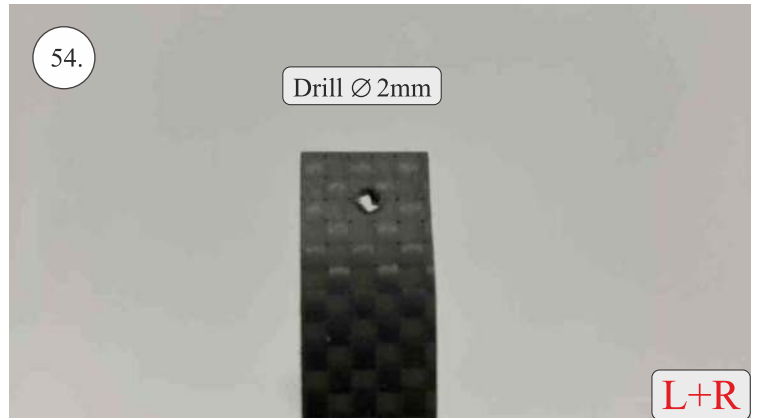

## **List of accesories**

	<b><u>Carbon + wood</u></b>
2x	1x500mm
1x	2x9x600mm
	<b><u>Bag</u></b>
2x	1,5 x 166mm
1+1x	Aile horn
2x	SOP+VOP horn
1x	2R horn
12pcs	8mm guides
1x	motor mount
1x	tail gear
6x	quicklock
6x	RC coupling
1x	6mm heatshrink
1x	carbon landing gear
1x	landing gear set