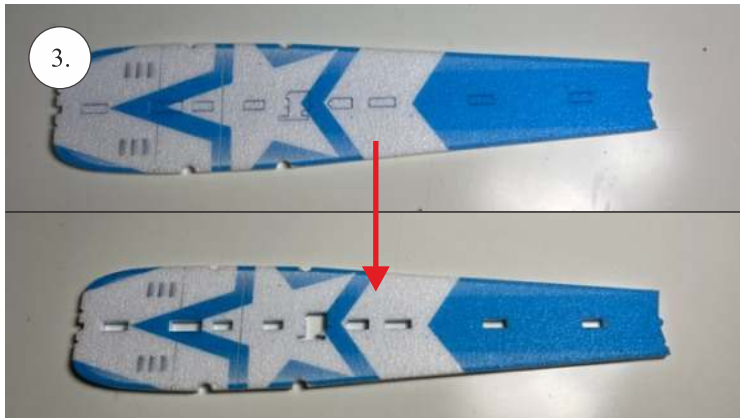

## **List of accesories**

	<b><u>Carbon + wood</u></b>
2x	1x500mm
1x	2x9x600mm
	<b><u>Bag</u></b>
2x	1,5 x 166mm
1+1x	Aile horn
2x	SOP+VOP horn
1x	2R horn
12pcs	8mm guides
1x	motor mount
1x	tail gear
6x	quicklock
6x	RC coupling
1x	6mm heatshrink
1x	carbon landing gear
1x	landing gear set