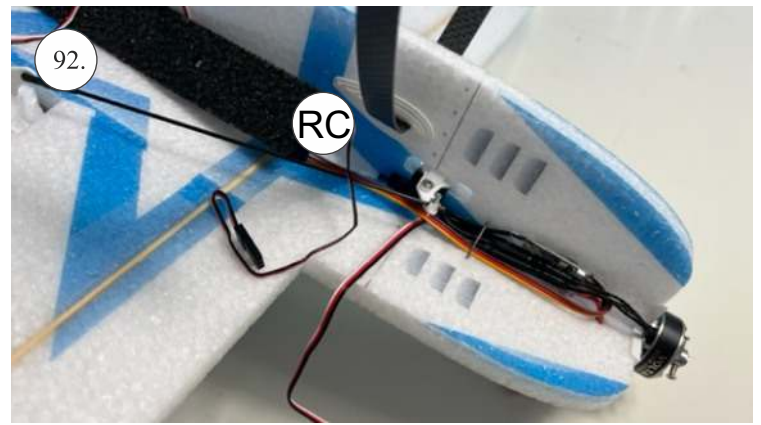

## **List of accesories**

	<b><u>Carbon + wood</u></b>
2x	1x500mm
1x	2x9x600mm
	<b><u>Bag</u></b>
2x	1,5 x 166mm
1+1x	Aile horn
2x	SOP+VOP horn
1x	2R horn
12pcs	8mm guides
1x	motor mount
1x	tail gear
6x	quicklock
6x	RC coupling
1x	6mm heatshrink
1x	carbon landing gear
1x	landing gear set