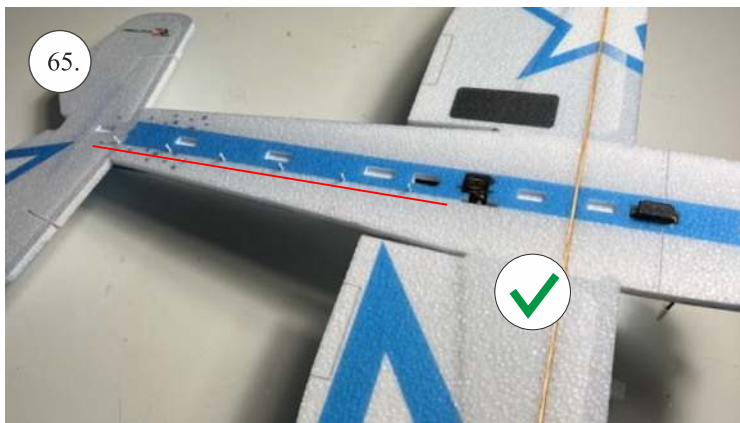

## **List of accesories**

	<b><u>Carbon + wood</u></b>
2x	1x500mm
1x	2x9x600mm
	<b><u>Bag</u></b>
2x	1,5 x 166mm
1+1x	Aile horn
2x	SOP+VOP horn
1x	2R horn
12pcs	8mm guides
1x	motor mount
1x	tail gear
6x	quicklock
6x	RC coupling
1x	6mm heatshrink
1x	carbon landing gear
1x	landing gear set