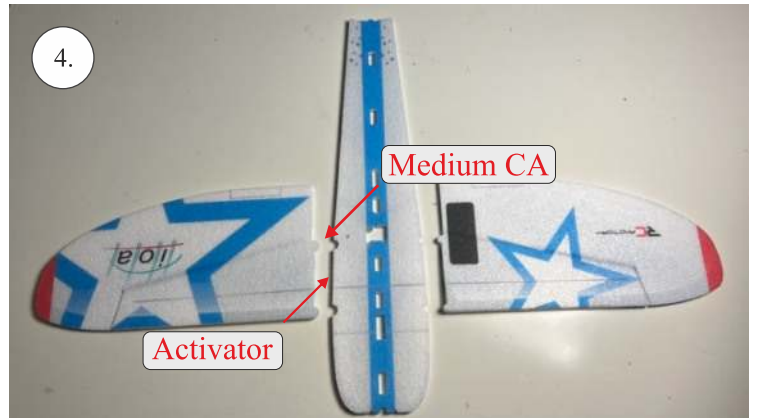

## **List of accesories**

	<b><u>Carbon + wood</u></b>
2x	1x500mm
1x	2x9x600mm
	<b><u>Bag</u></b>
2x	1,5 x 166mm
1+1x	Aile horn
2x	SOP+VOP horn
1x	2R horn
12pcs	8mm guides
1x	motor mount
1x	tail gear
6x	quicklock
6x	RC coupling
1x	6mm heatshrink
1x	carbon landing gear
1x	landing gear set