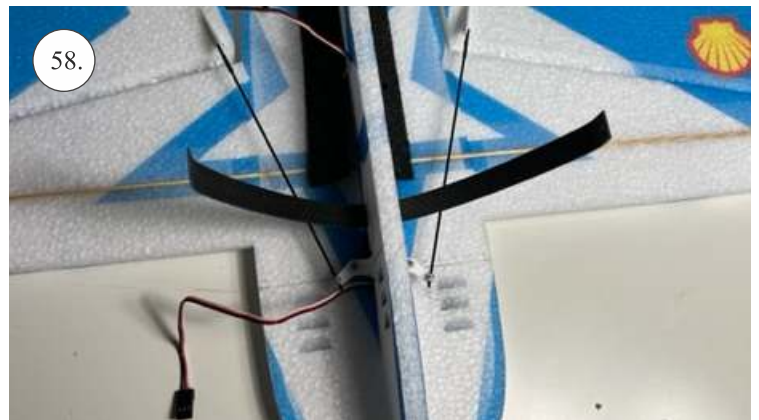

## **List of accesories**

	<b><u>Carbon + wood</u></b>
2x	1x500mm
1x	2x9x600mm
	<b><u>Bag</u></b>
2x	1,5 x 166mm
1+1x	Aile horn
2x	SOP+VOP horn
1x	2R horn
12pcs	8mm guides
1x	motor mount
1x	tail gear
6x	quicklock
6x	RC coupling
1x	6mm heatshrink
1x	carbon landing gear
1x	landing gear set