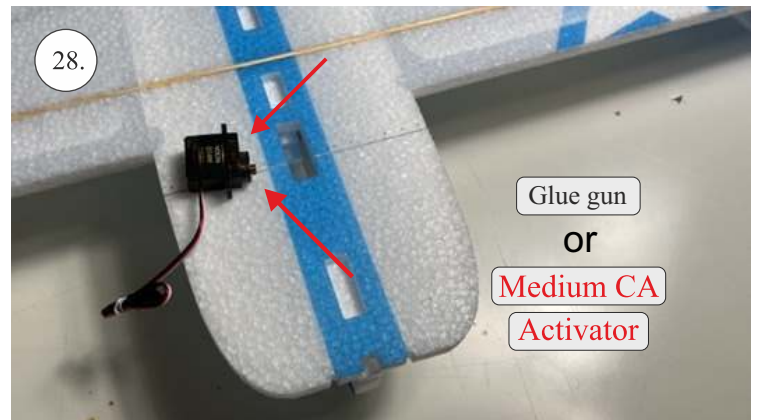

## **List of accesories**

	<b><u>Carbon + wood</u></b>
2x	1x500mm
1x	2x9x600mm
	<b><u>Bag</u></b>
2x	1,5 x 166mm
1+1x	Aile horn
2x	SOP+VOP horn
1x	2R horn
12pcs	8mm guides
1x	motor mount
1x	tail gear
6x	quicklock
6x	RC coupling
1x	6mm heatshrink
1x	carbon landing gear
1x	landing gear set