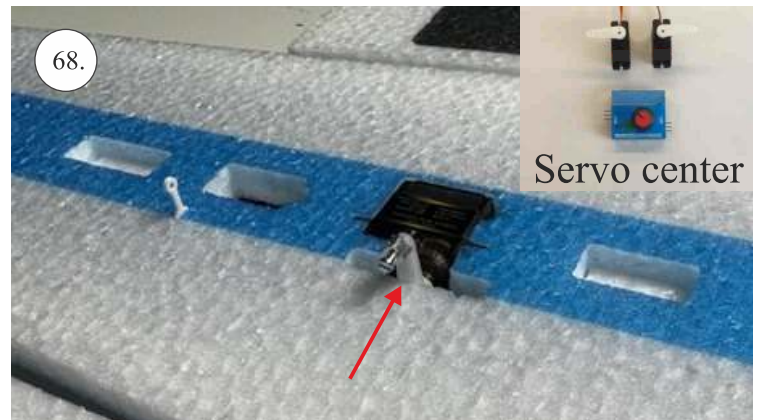

## **List of accesories**

	<b><u>Carbon + wood</u></b>
2x	1x500mm
1x	2x9x600mm
	<b><u>Bag</u></b>
2x	1,5 x 166mm
1+1x	Aile horn
2x	SOP+VOP horn
1x	2R horn
12pcs	8mm guides
1x	motor mount
1x	tail gear
6x	quicklock
6x	RC coupling
1x	6mm heatshrink
1x	carbon landing gear
1x	landing gear set