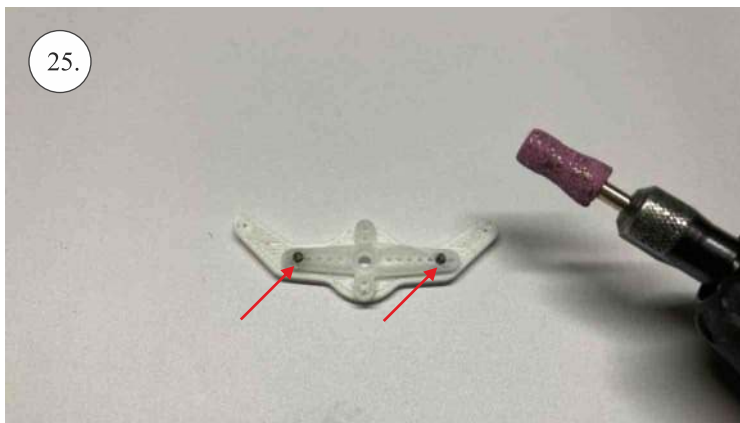

## **List of accesories**

	<b><u>Carbon + wood</u></b>
2x	1x500mm
1x	2x9x600mm
	<b><u>Bag</u></b>
2x	1,5 x 166mm
1+1x	Aile horn
2x	SOP+VOP horn
1x	2R horn
12pcs	8mm guides
1x	motor mount
1x	tail gear
6x	quicklock
6x	RC coupling
1x	6mm heatshrink
1x	carbon landing gear
1x	landing gear set