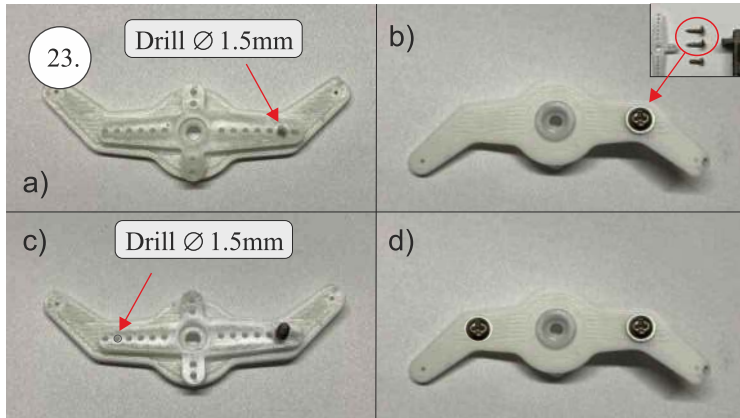

## **List of accesories**

	<b><u>Carbon + wood</u></b>
2x	1x500mm
1x	2x9x600mm
	<b><u>Bag</u></b>
2x	1,5 x 166mm
1+1x	Aile horn
2x	SOP+VOP horn
1x	2R horn
12pcs	8mm guides
1x	motor mount
1x	tail gear
6x	quicklock
6x	RC coupling
1x	6mm heatshrink
1x	carbon landing gear
1x	landing gear set