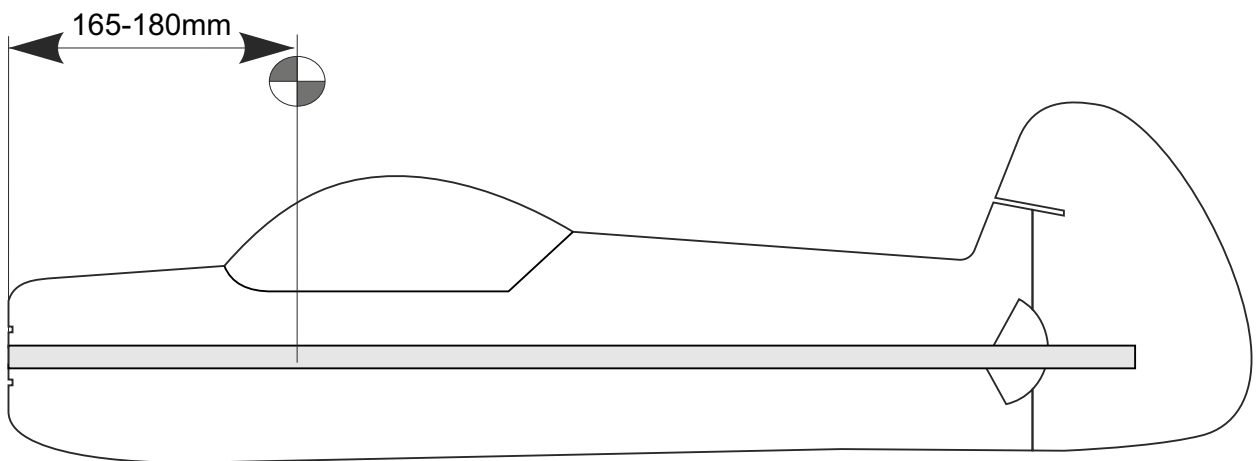

## **List of accesories**

	<b><u>Carbon + wood</u></b>
2x	1x500mm
1x	2x9x600mm
	<b><u>Bag</u></b>
2x	1,5 x 166mm
1+1x	Aile horn
2x	SOP+VOP horn
1x	2R horn
12pcs	8mm guides
1x	motor mount
1x	tail gear
6x	quicklock
6x	RC coupling
1x	6mm heatshrink
1x	carbon landing gear
1x	landing gear set