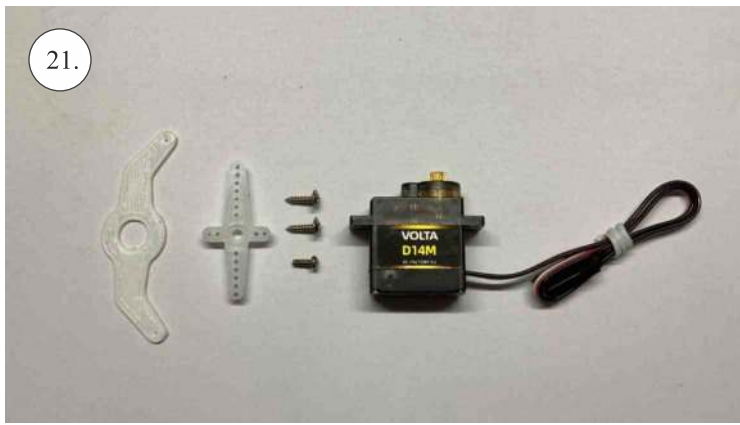

## **List of accesories**

	<b><u>Carbon + wood</u></b>
2x	1x500mm
1x	2x9x600mm
	<b><u>Bag</u></b>
2x	1,5 x 166mm
1+1x	Aile horn
2x	SOP+VOP horn
1x	2R horn
12pcs	8mm guides
1x	motor mount
1x	tail gear
6x	quicklock
6x	RC coupling
1x	6mm heatshrink
1x	carbon landing gear
1x	landing gear set