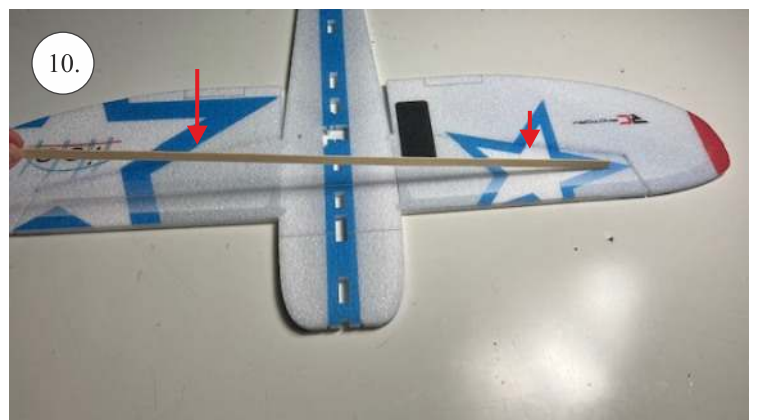

## **List of accesories**

	<b><u>Carbon + wood</u></b>
2x	1x500mm
1x	2x9x600mm
	<b><u>Bag</u></b>
2x	1,5 x 166mm
1+1x	Aile horn
2x	SOP+VOP horn
1x	2R horn
12pcs	8mm guides
1x	motor mount
1x	tail gear
6x	quicklock
6x	RC coupling
1x	6mm heatshrink
1x	carbon landing gear
1x	landing gear set