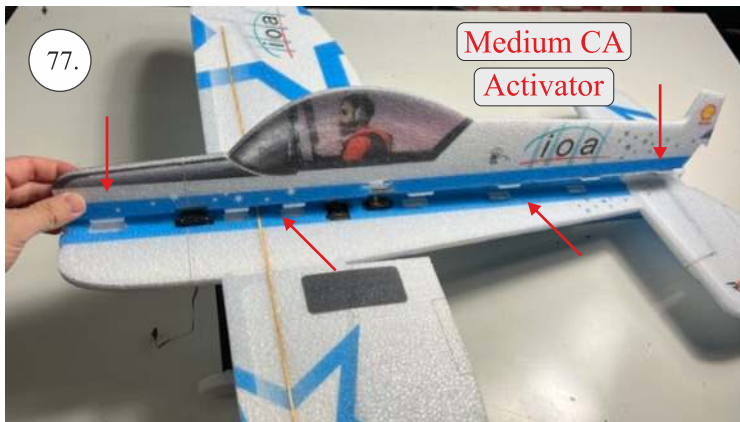

## **List of accesories**

	<b><u>Carbon + wood</u></b>
2x	1x500mm
1x	2x9x600mm
	<b><u>Bag</u></b>
2x	1,5 x 166mm
1+1x	Aile horn
2x	SOP+VOP horn
1x	2R horn
12pcs	8mm guides
1x	motor mount
1x	tail gear
6x	quicklock
6x	RC coupling
1x	6mm heatshrink
1x	carbon landing gear
1x	landing gear set