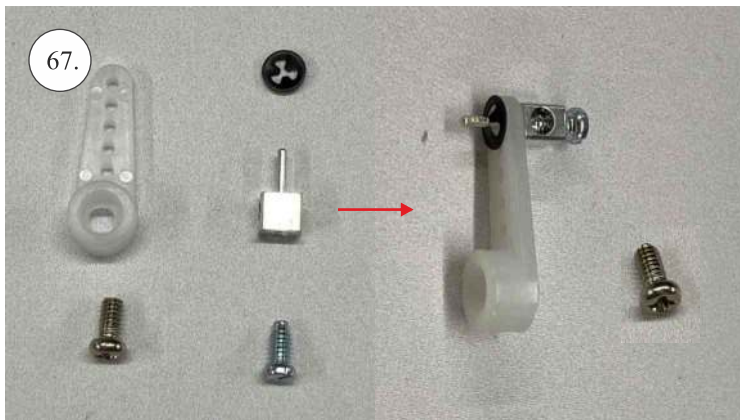

## **List of accesories**

	<b><u>Carbon + wood</u></b>
2x	1x500mm
1x	2x9x600mm
	<b><u>Bag</u></b>
2x	1,5 x 166mm
1+1x	Aile horn
2x	SOP+VOP horn
1x	2R horn
12pcs	8mm guides
1x	motor mount
1x	tail gear
6x	quicklock
6x	RC coupling
1x	6mm heatshrink
1x	carbon landing gear
1x	landing gear set