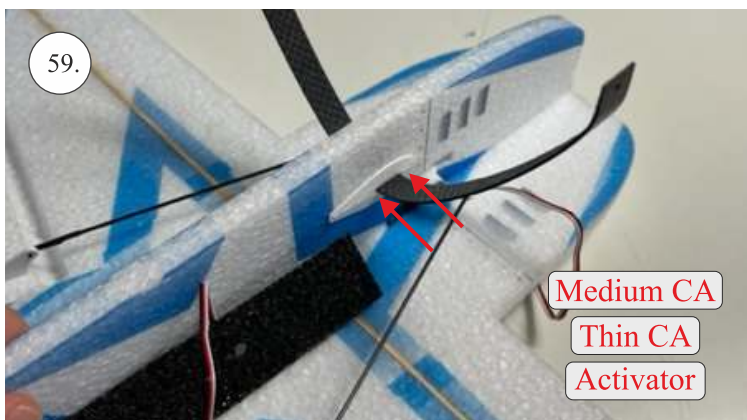

## **List of accesories**

	<b><u>Carbon + wood</u></b>
2x	1x500mm
1x	2x9x600mm
	<b><u>Bag</u></b>
2x	1,5 x 166mm
1+1x	Aile horn
2x	SOP+VOP horn
1x	2R horn
12pcs	8mm guides
1x	motor mount
1x	tail gear
6x	quicklock
6x	RC coupling
1x	6mm heatshrink
1x	carbon landing gear
1x	landing gear set