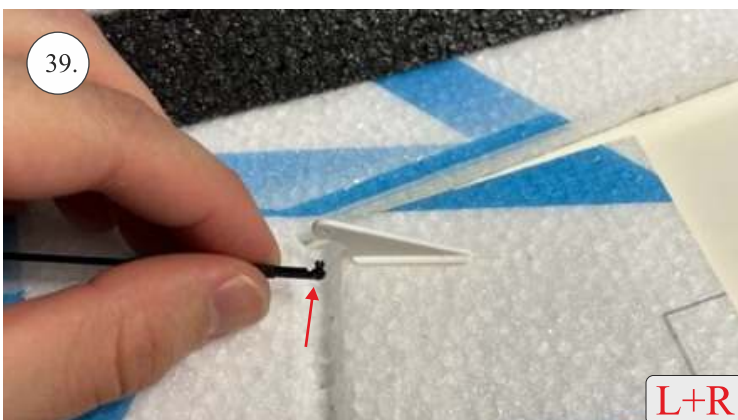

## **List of accesories**

	<b><u>Carbon + wood</u></b>
2x	1x500mm
1x	2x9x600mm
	<b><u>Bag</u></b>
2x	1,5 x 166mm
1+1x	Aile horn
2x	SOP+VOP horn
1x	2R horn
12pcs	8mm guides
1x	motor mount
1x	tail gear
6x	quicklock
6x	RC coupling
1x	6mm heatshrink
1x	carbon landing gear
1x	landing gear set