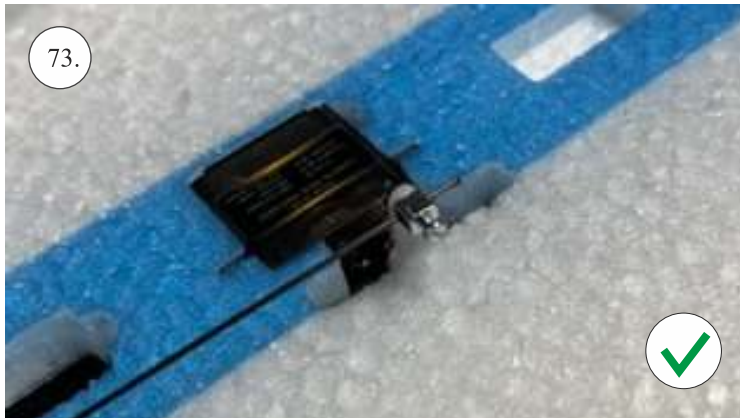

## **List of accesories**

	<b><u>Carbon + wood</u></b>
2x	1x500mm
1x	2x9x600mm
	<b><u>Bag</u></b>
2x	1,5 x 166mm
1+1x	Aile horn
2x	SOP+VOP horn
1x	2R horn
12pcs	8mm guides
1x	motor mount
1x	tail gear
6x	quicklock
6x	RC coupling
1x	6mm heatshrink
1x	carbon landing gear
1x	landing gear set