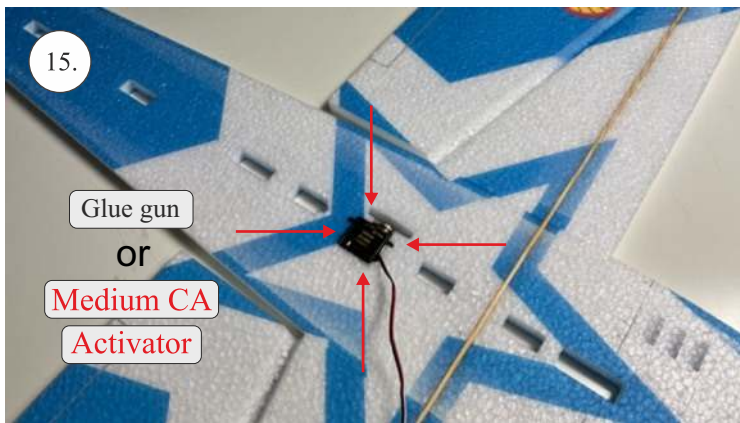

## **List of accesories**

	<b><u>Carbon + wood</u></b>
2x	1x500mm
1x	2x9x600mm
	<b><u>Bag</u></b>
2x	1,5 x 166mm
1+1x	Aile horn
2x	SOP+VOP horn
1x	2R horn
12pcs	8mm guides
1x	motor mount
1x	tail gear
6x	quicklock
6x	RC coupling
1x	6mm heatshrink
1x	carbon landing gear
1x	landing gear set