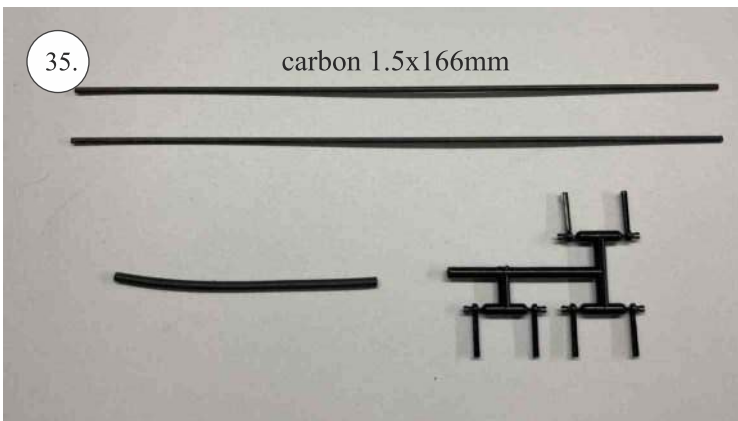

## **List of accesories**

	<b><u>Carbon + wood</u></b>
2x	1x500mm
1x	2x9x600mm
	<b><u>Bag</u></b>
2x	1,5 x 166mm
1+1x	Aile horn
2x	SOP+VOP horn
1x	2R horn
12pcs	8mm guides
1x	motor mount
1x	tail gear
6x	quicklock
6x	RC coupling
1x	6mm heatshrink
1x	carbon landing gear
1x	landing gear set