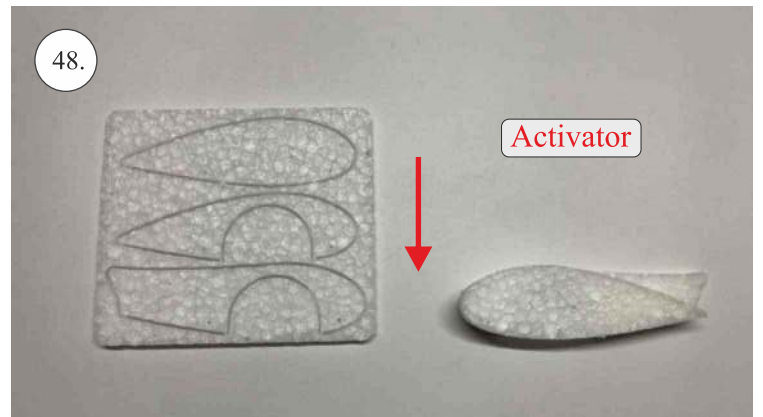

## **List of accesories**

	<b><u>Carbon + wood</u></b>
2x	1x500mm
1x	2x9x600mm
	<b><u>Bag</u></b>
2x	1,5 x 166mm
1+1x	Aile horn
2x	SOP+VOP horn
1x	2R horn
12pcs	8mm guides
1x	motor mount
1x	tail gear
6x	quicklock
6x	RC coupling
1x	6mm heatshrink
1x	carbon landing gear
1x	landing gear set