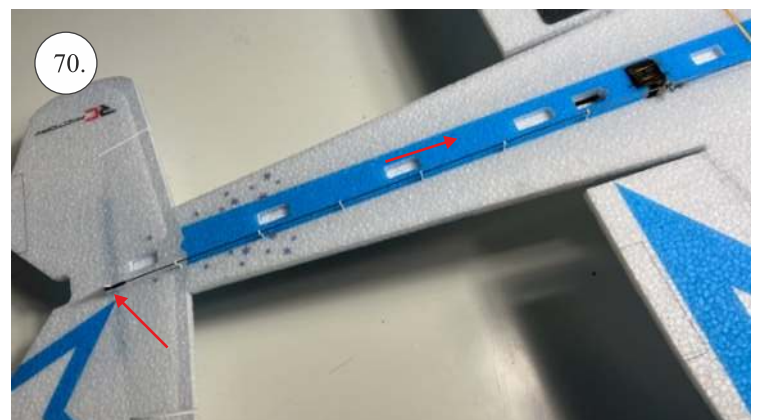

## **List of accesories**

	<b><u>Carbon + wood</u></b>
2x	1x500mm
1x	2x9x600mm
	<b><u>Bag</u></b>
2x	1,5 x 166mm
1+1x	Aile horn
2x	SOP+VOP horn
1x	2R horn
12pcs	8mm guides
1x	motor mount
1x	tail gear
6x	quicklock
6x	RC coupling
1x	6mm heatshrink
1x	carbon landing gear
1x	landing gear set