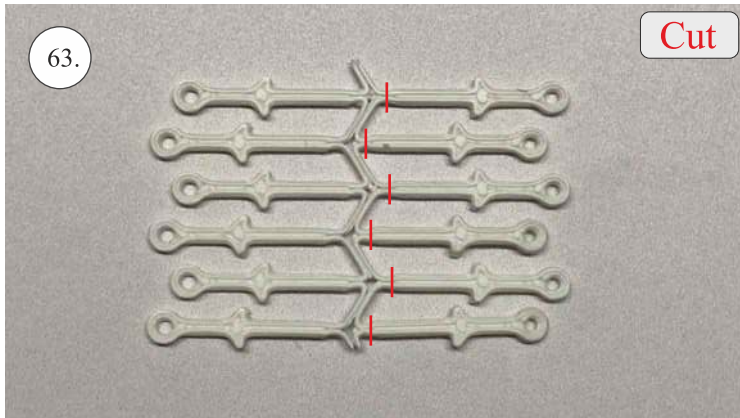

## **List of accesories**

	<b><u>Carbon + wood</u></b>
2x	1x500mm
1x	2x9x600mm
	<b><u>Bag</u></b>
2x	1,5 x 166mm
1+1x	Aile horn
2x	SOP+VOP horn
1x	2R horn
12pcs	8mm guides
1x	motor mount
1x	tail gear
6x	quicklock
6x	RC coupling
1x	6mm heatshrink
1x	carbon landing gear
1x	landing gear set