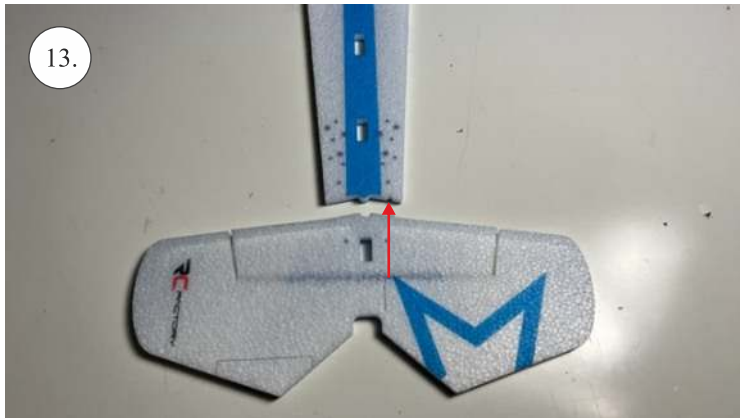

## **List of accesories**

	<b><u>Carbon + wood</u></b>
2x	1x500mm
1x	2x9x600mm
	<b><u>Bag</u></b>
2x	1,5 x 166mm
1+1x	Aile horn
2x	SOP+VOP horn
1x	2R horn
12pcs	8mm guides
1x	motor mount
1x	tail gear
6x	quicklock
6x	RC coupling
1x	6mm heatshrink
1x	carbon landing gear
1x	landing gear set