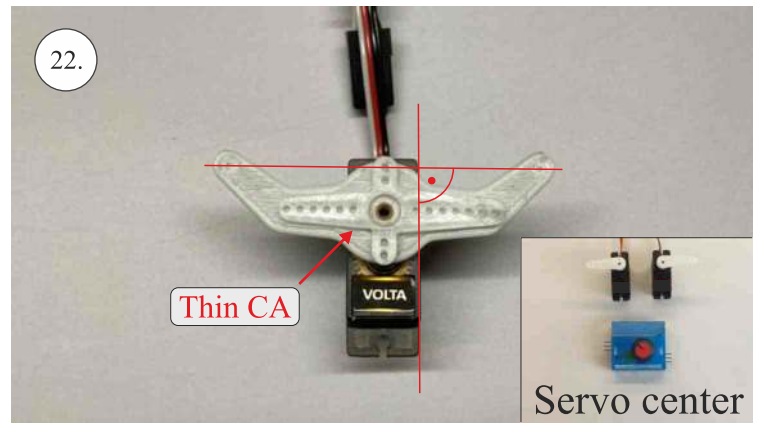

## **List of accesories**

	<b><u>Carbon + wood</u></b>
2x	1x500mm
1x	2x9x600mm
	<b><u>Bag</u></b>
2x	1,5 x 166mm
1+1x	Aile horn
2x	SOP+VOP horn
1x	2R horn
12pcs	8mm guides
1x	motor mount
1x	tail gear
6x	quicklock
6x	RC coupling
1x	6mm heatshrink
1x	carbon landing gear
1x	landing gear set