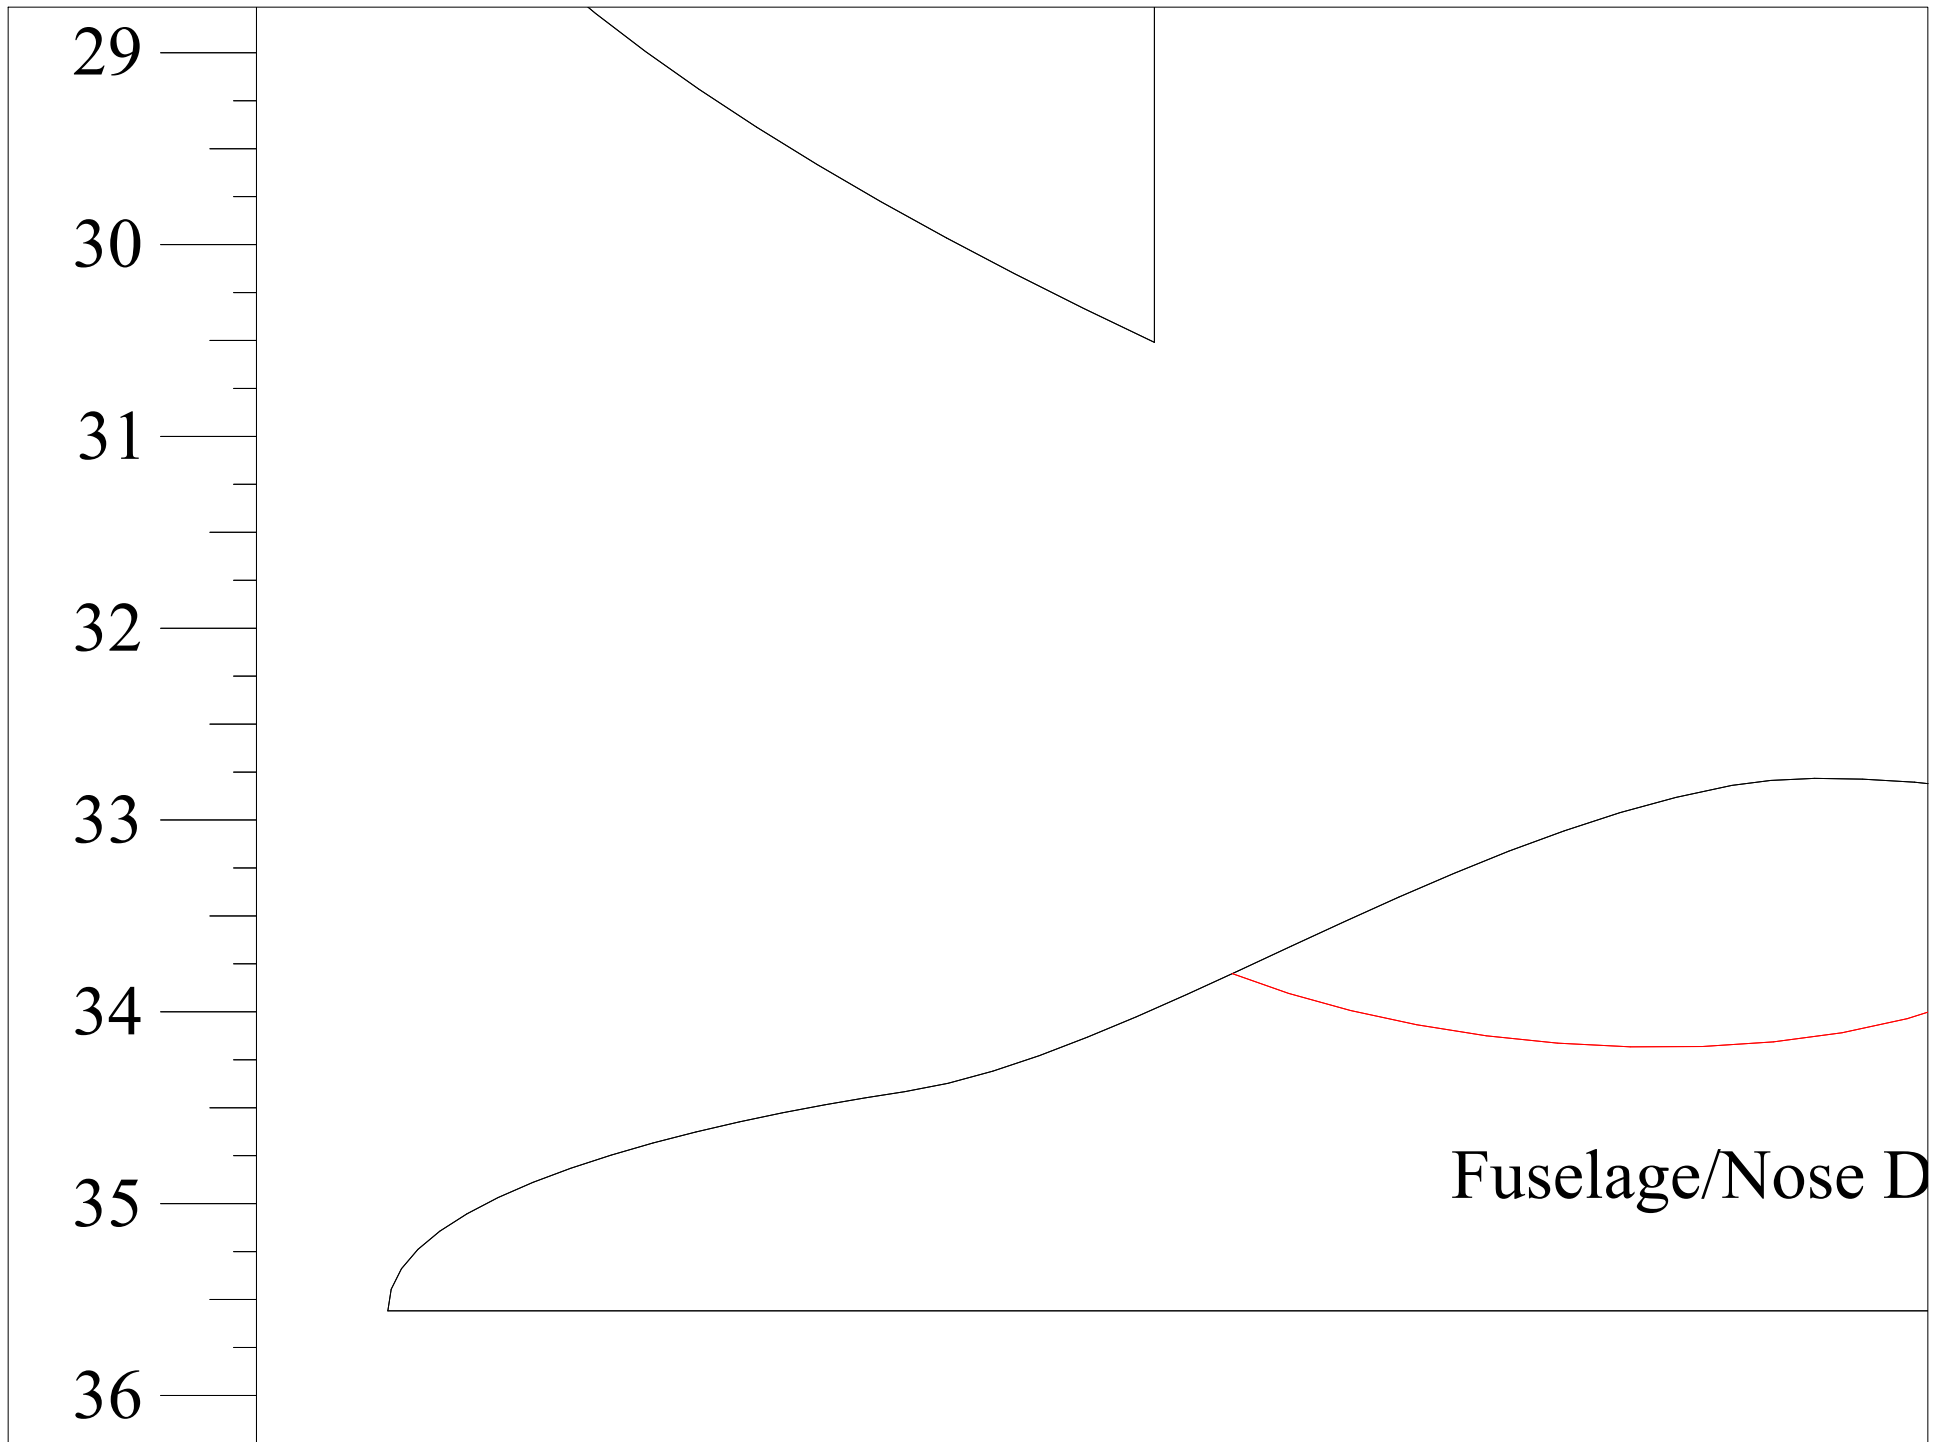

Inches 0 2 3 4 5 6 7 8 9 10 11 12 13 14 15 16 17 18 19 20 21 22 23 24 25 26 27 28

oubler (x2)

Servo

Waves

Design By : Tomcor
Drawn By : Firetrappe

14
15
16
17
18
19
20
21

The diagram features a red wavy line that starts from the left edge and moves towards the right, exhibiting several peaks and troughs. A rectangular box with a black border is positioned in the upper-middle section of the diagram, containing the word "Servo" in a black serif font. To the right of the wavy line, there is a horizontal rectangular box with a black border, which is empty.

Servo