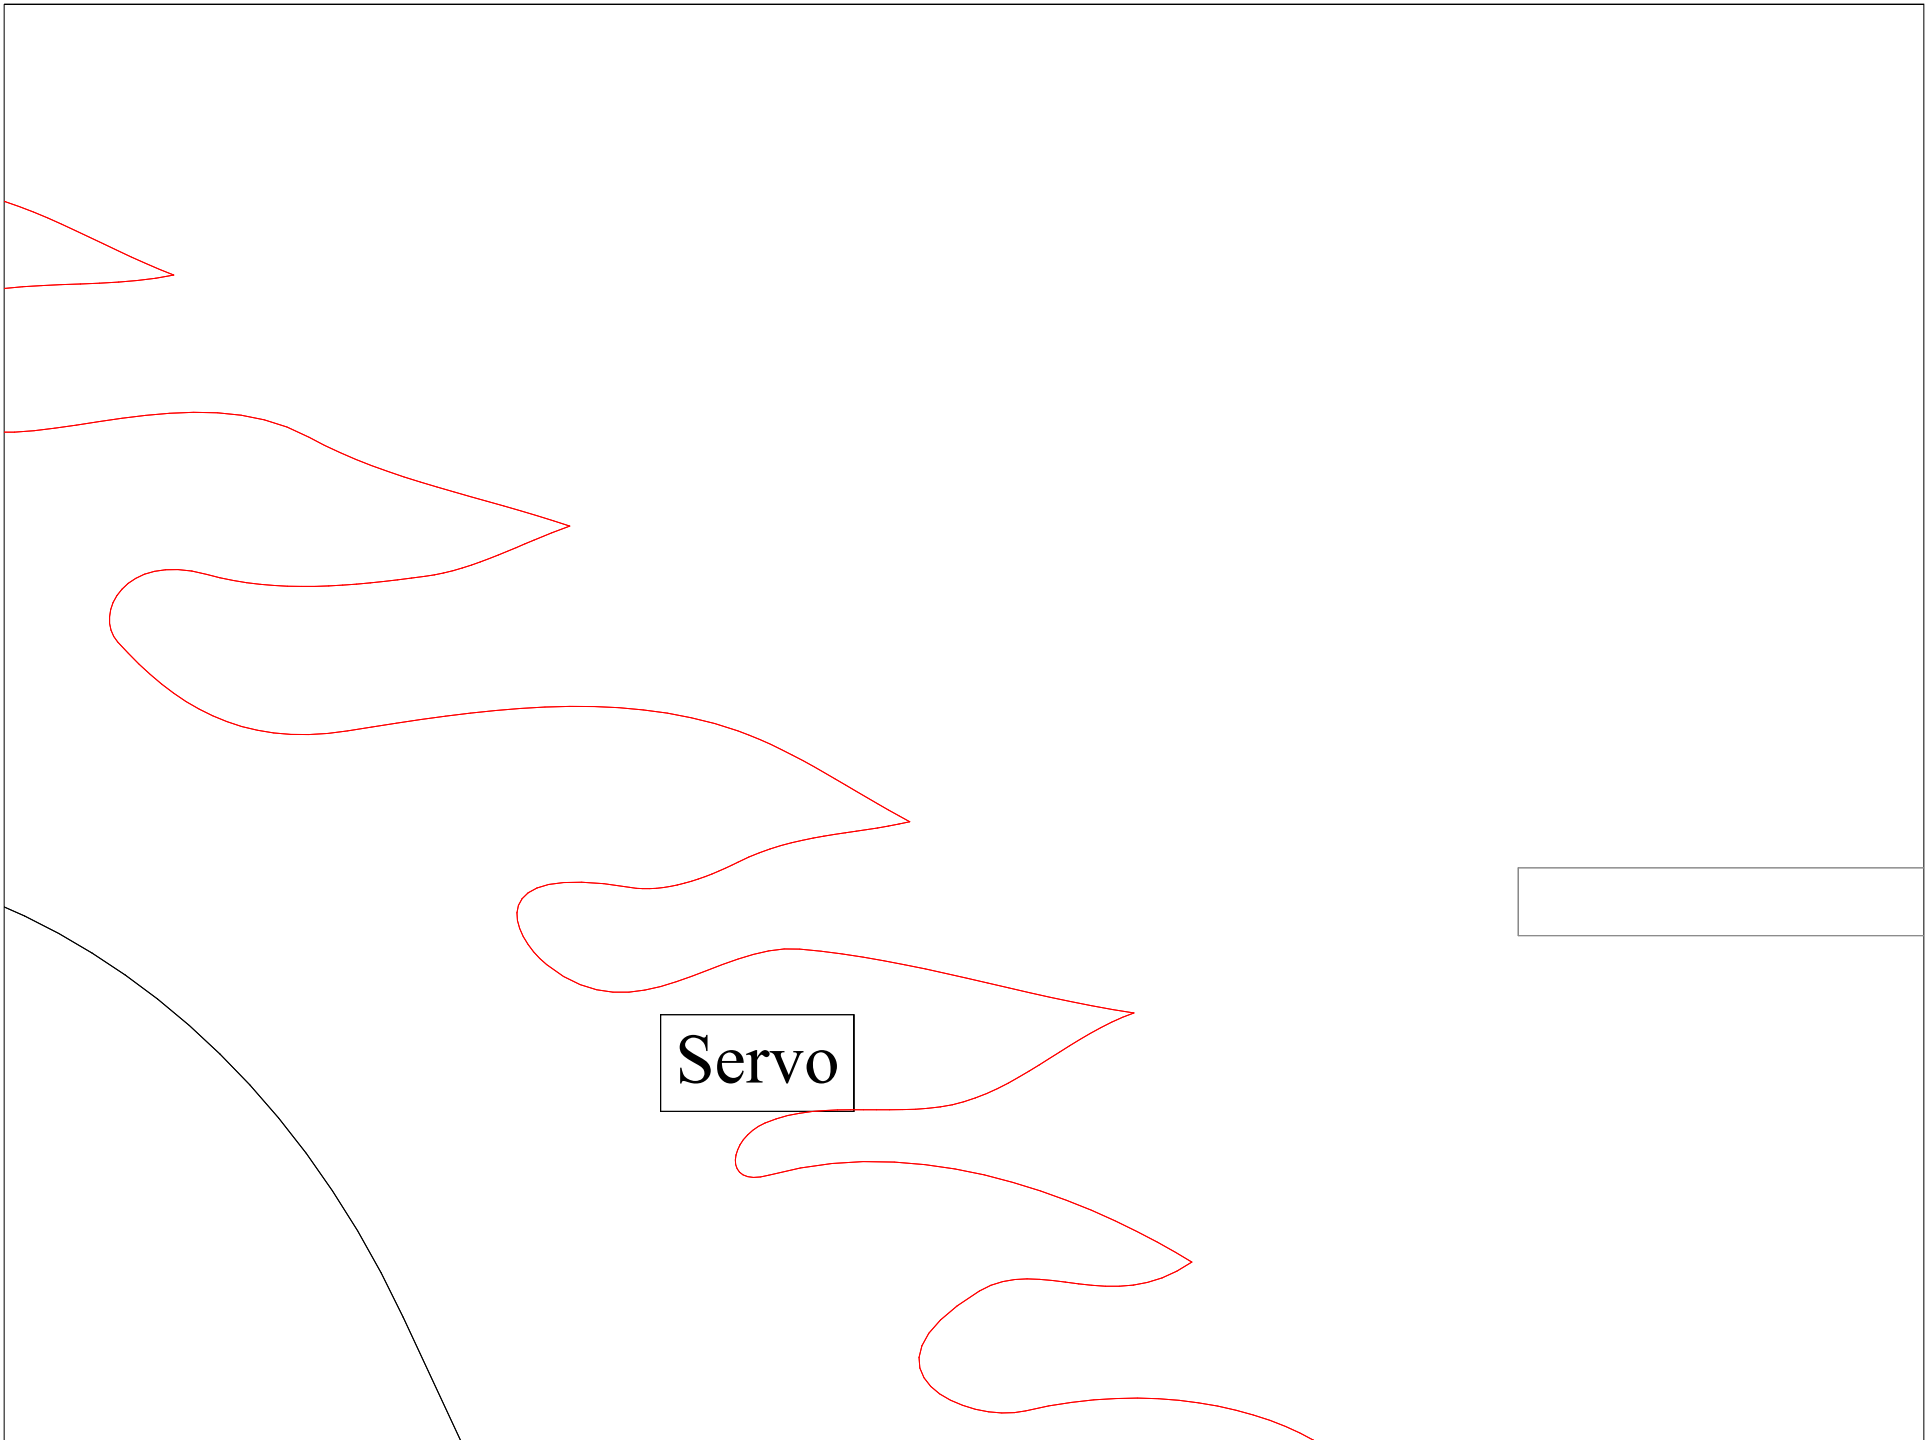

Inches 0 2 3 4 5 6 7 8 9 10 11 12 13 14 15 16 17 18 19 20 21 22 23 24 25 26 27 28

oubler (x2)

Servo

Waves

Design By : Tomcor
Drawn By : Firetrappe

14
15
16
17
18
19
20
21

The diagram features a red wavy line that starts from the left edge and moves towards the right, exhibiting several peaks and troughs. A rectangular box with a black border is positioned in the upper-middle section of the diagram, containing the word "Servo" in a black serif font. To the right of the wavy line, there is a horizontal rectangular box with a black border, which is empty.

Servo