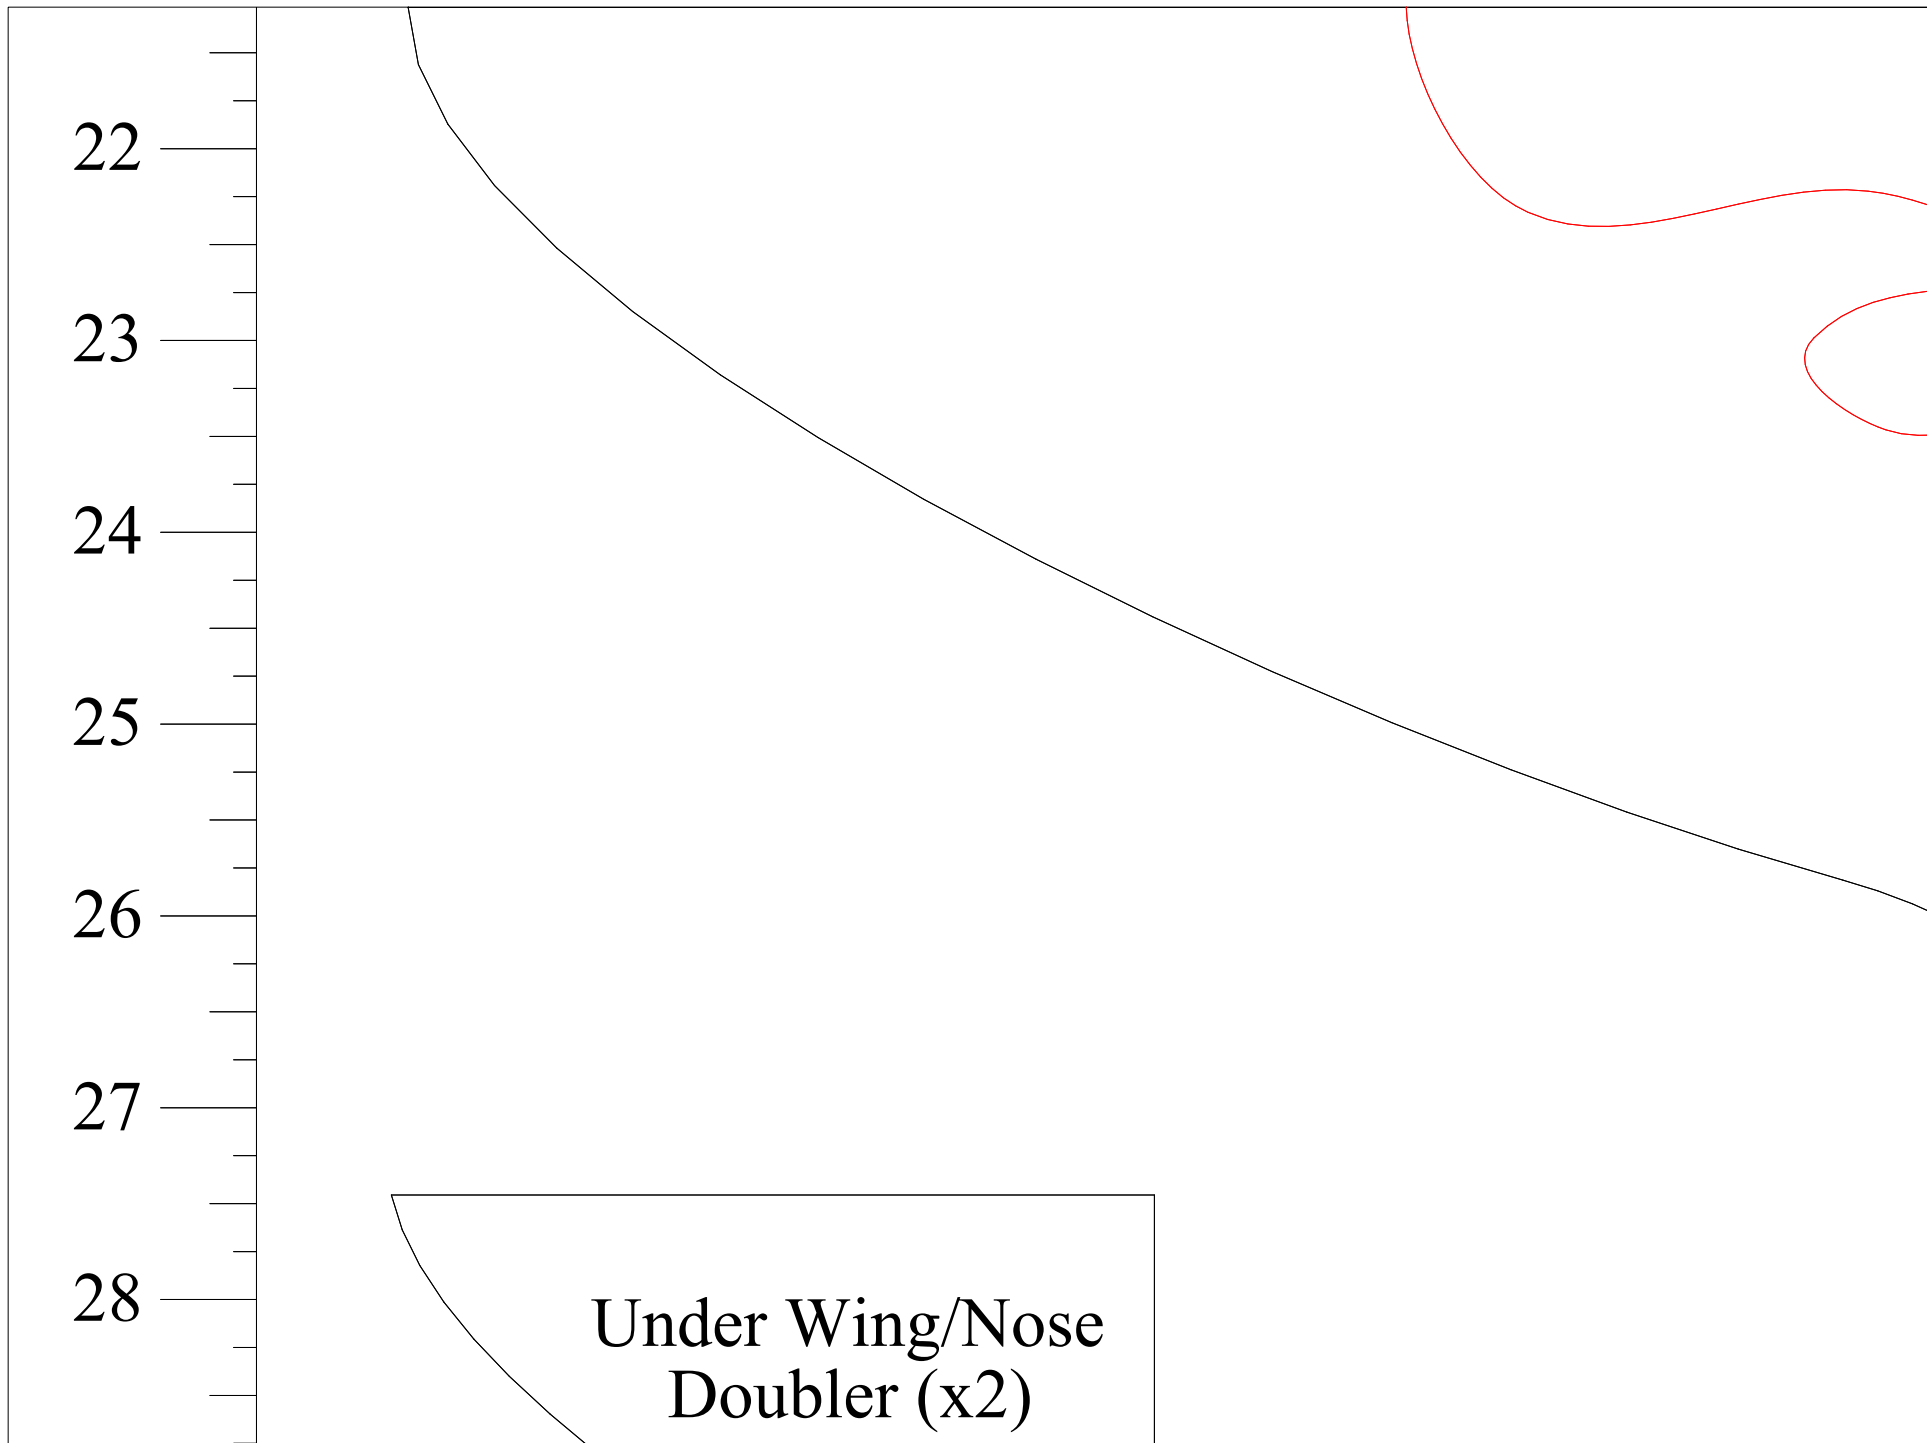

Inches 0 2 3 4 5 6 7 8 9 10 11 12 13 14 15 16 17 18 19 20 21 22 23 24 25 26 27 28

oubler (x2)

Servo

Waves

Design By : Tomcor
Drawn By : Firetrappe

14
15
16
17
18
19
20
21

The diagram features a red wavy line that starts from the left edge and moves towards the right, exhibiting several peaks and troughs. A rectangular box with a black border is positioned in the upper-middle section of the diagram, containing the word "Servo" in a black serif font. To the right of the wavy line, there is a horizontal rectangular box with a black border, which is empty.

Servo