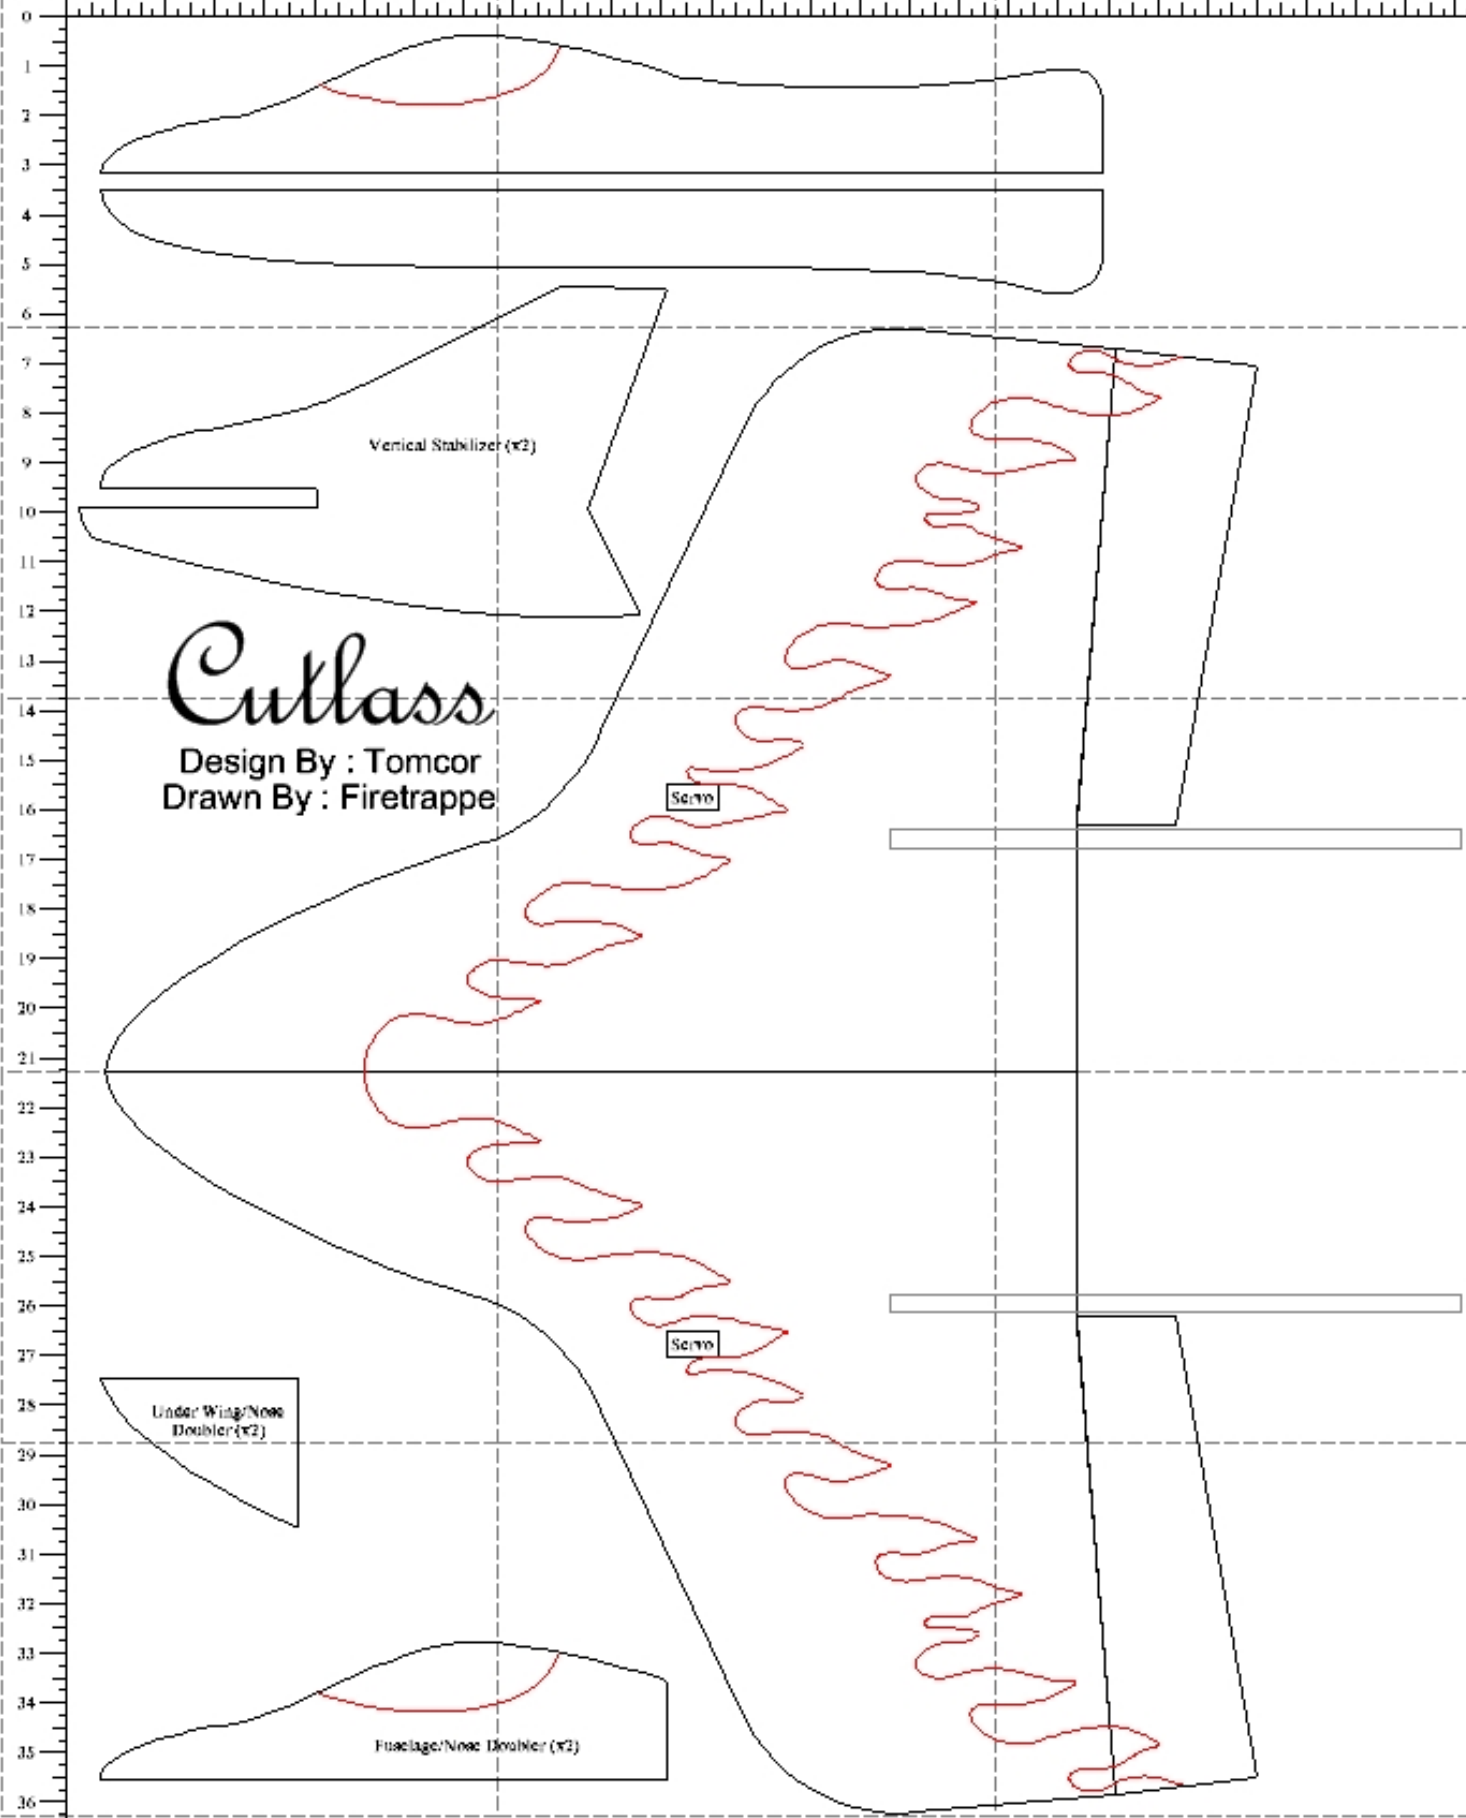

Inches 0 2 3 4 5 6 7 8 9 10 11 12 13 14 15 16 17 18 19 20 21 22 23 24 25 26 27 28

oubler (x2)

Servo

Waves

Design By : Tomcor
Drawn By : Firetrappe

14
15
16
17
18
19
20
21

The diagram features a red wavy line that starts from the left edge and moves towards the right, exhibiting several peaks and troughs. A rectangular box with a black border is positioned in the upper-middle section of the diagram, containing the word "Servo" in a black serif font. To the right of the wavy line, there is a horizontal rectangular box with a black border, which is empty.

Servo