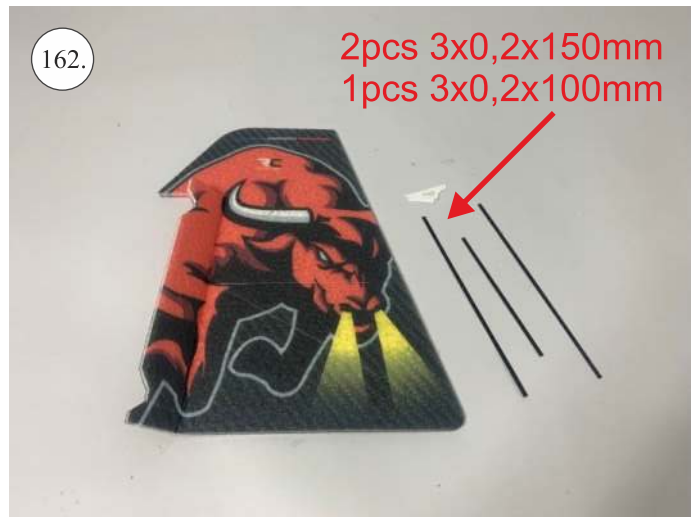

Activator

136.

1pcs 3x0,5x140mm

1pcs 3x0,5x195mm

Happy landings!
RC Factory team