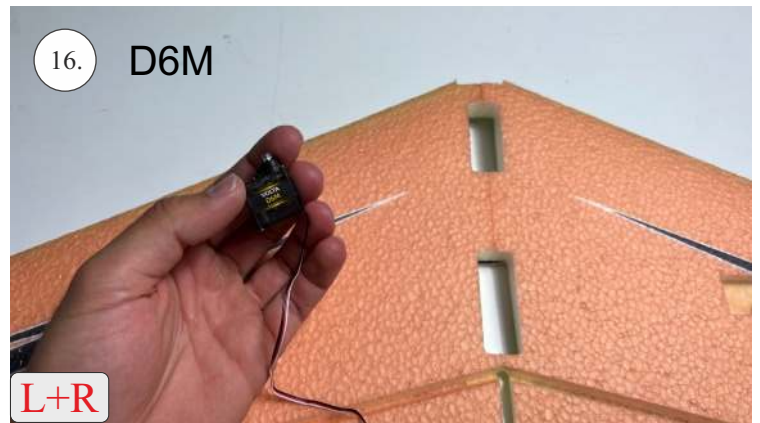

STORM

650 mm

250 mm

110-130g

Li-pol
2s 350mAh

2202
14g / 30w

6-7"

List of parts

1pcs - Left wing
1pcs - Right wing
2pcs - Fuselage
2pcs - SFGs

1pcs - 1x550mm carbon
1pcs - 1x450mm carbon
2pcs - 1x250mm carbon
1pcs - 1,5x125mm carbon

4pcs - plastic clevis
4pcs - pins for clevis
1pcs - wood motor mount
1pcs - L+R plastic horns for elevons

The center of gravity

We wish you many happy flying hours with the Storm
Your RC Factory team