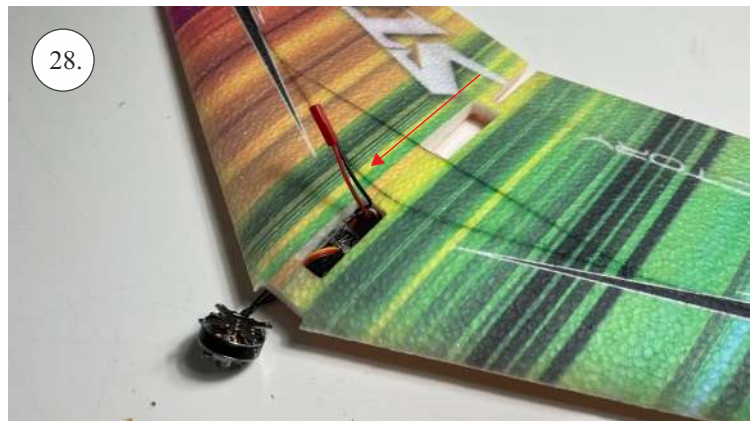

STORM

650 mm

250 mm

110-130g

Li-pol
2s 350mAh

2202
14g / 30w

6-7"

List of parts

1pcs - Left wing
1pcs - Right wing
2pcs - Fuselage
2pcs - SFGs

1pcs - 1x550mm carbon
1pcs - 1x450mm carbon
2pcs - 1x250mm carbon
1pcs - 1,5x125mm carbon

4pcs - plastic clevis
4pcs - pins for clevis
1pcs - wood motor mount
1pcs - L+R plastic horns for elevons

The center of gravity

We wish you many happy flying hours with the Storm
Your RC Factory team