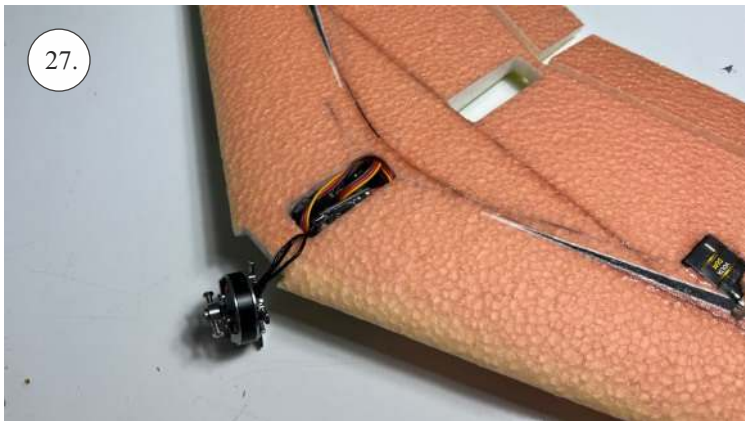

STORM

650 mm

250 mm

110-130g

Li-pol
2s 350mAh

2202
14g / 30w

6-7"

List of parts

1pcs - Left wing
1pcs - Right wing
2pcs - Fuselage
2pcs - SFGs

1pcs - 1x550mm carbon
1pcs - 1x450mm carbon
2pcs - 1x250mm carbon
1pcs - 1,5x125mm carbon

4pcs - plastic clevis
4pcs - pins for clevis
1pcs - wood motor mount
1pcs - L+R plastic horns for elevons

The center of gravity

We wish you many happy flying hours with the Storm
Your RC Factory team