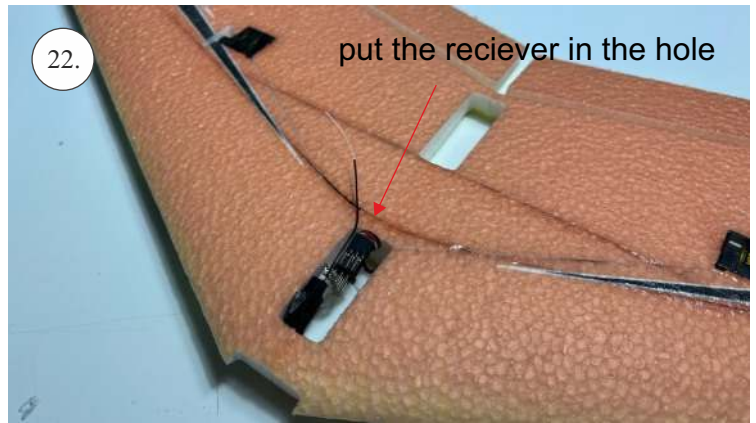

STORM

650 mm

250 mm

110-130g

Li-pol
2s 350mAh

2202
14g / 30w

6-7"

List of parts

1pcs - Left wing
1pcs - Right wing
2pcs - Fuselage
2pcs - SFGs

1pcs - 1x550mm carbon
1pcs - 1x450mm carbon
2pcs - 1x250mm carbon
1pcs - 1,5x125mm carbon

4pcs - plastic clevis
4pcs - pins for clevis
1pcs - wood motor mount
1pcs - L+R plastic horns for elevons

The center of gravity

We wish you many happy flying hours with the Storm
Your RC Factory team