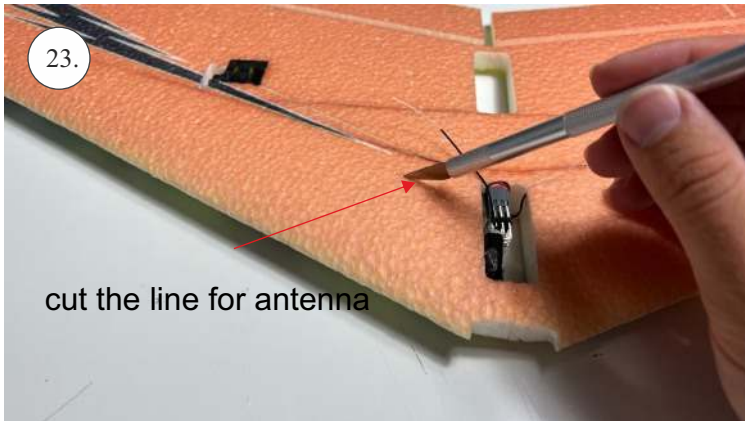

STORM

650 mm

250 mm

110-130g

Li-pol
2s 350mAh

2202
14g / 30w

6-7"

List of parts

1pcs - Left wing
1pcs - Right wing
2pcs - Fuselage
2pcs - SFGs

1pcs - 1x550mm carbon
1pcs - 1x450mm carbon
2pcs - 1x250mm carbon
1pcs - 1,5x125mm carbon

4pcs - plastic clevis
4pcs - pins for clevis
1pcs - wood motor mount
1pcs - L+R plastic horns for elevons

The center of gravity

We wish you many happy flying hours with the Storm
Your RC Factory team