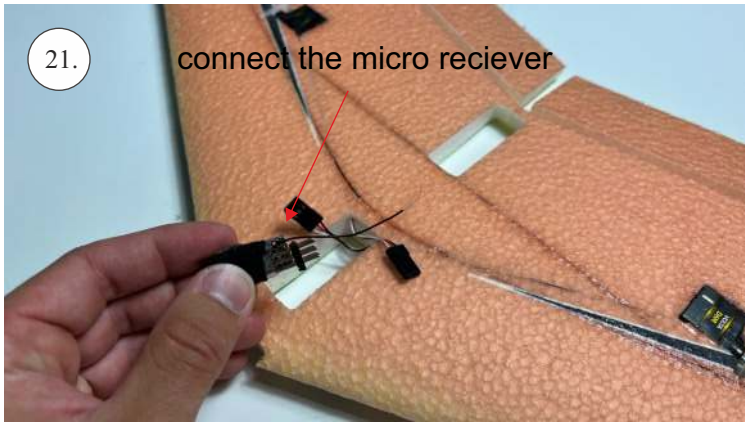

STORM

650 mm

250 mm

110-130g

Li-pol
2s 350mAh

2202
14g / 30w

6-7"

List of parts

1pcs - Left wing
1pcs - Right wing
2pcs - Fuselage
2pcs - SFGs

1pcs - 1x550mm carbon
1pcs - 1x450mm carbon
2pcs - 1x250mm carbon
1pcs - 1,5x125mm carbon

4pcs - plastic clevis
4pcs - pins for clevis
1pcs - wood motor mount
1pcs - L+R plastic horns for elevons

The center of gravity

We wish you many happy flying hours with the Storm
Your RC Factory team