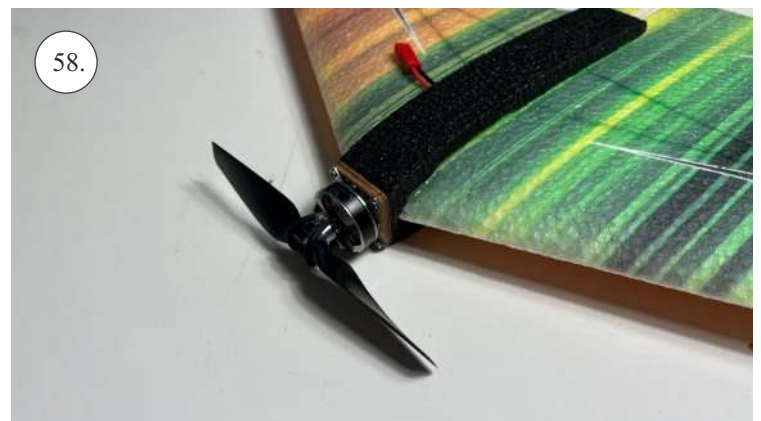

STORM

650 mm

250 mm

110-130g

Li-pol
2s 350mAh

2202
14g / 30w

6-7"

List of parts

1pcs - Left wing
1pcs - Right wing
2pcs - Fuselage
2pcs - SFGs

1pcs - 1x550mm carbon
1pcs - 1x450mm carbon
2pcs - 1x250mm carbon
1pcs - 1,5x125mm carbon

4pcs - plastic clevis
4pcs - pins for clevis
1pcs - wood motor mount
1pcs - L+R plastic horns for elevons