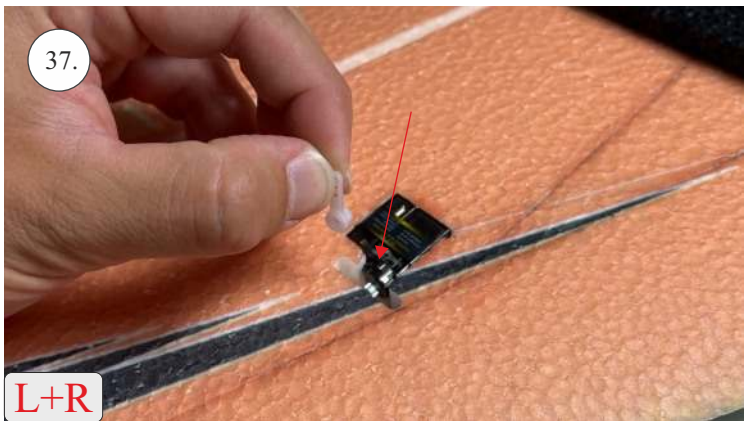

1pcs - Left wing
1pcs - Right wing
2pcs - Fuselage
2pcs - SFGs

1pcs - 1x550mm carbon
1pcs - 1x450mm carbon
2pcs - 1x250mm carbon
1pcs - 1,5x125mm carbon

4pcs - plastic clevis
4pcs - pins for clevis
1pcs - wood motor mount
1pcs - L+R plastic horns for elevons

The center of gravity

We wish you many happy flying hours with the Storm
Your RC Factory team