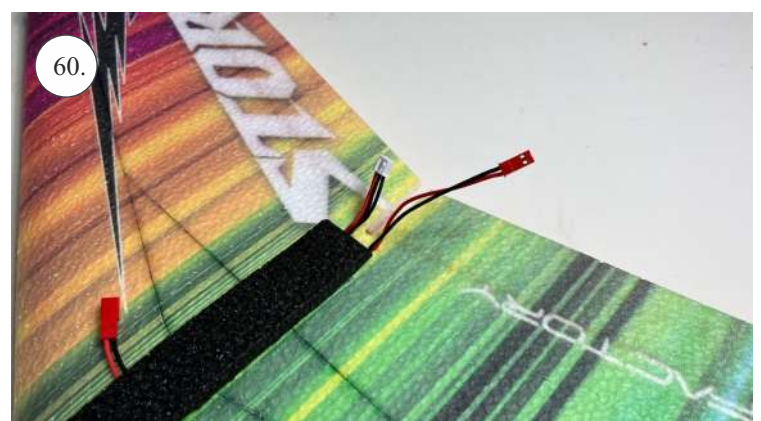

STORM

650 mm

250 mm

110-130g

Li-pol
2s 350mAh

2202
14g / 30w

6-7"

List of parts

1pcs - Left wing
1pcs - Right wing
2pcs - Fuselage
2pcs - SFGs

1pcs - 1x550mm carbon
1pcs - 1x450mm carbon
2pcs - 1x250mm carbon
1pcs - 1,5x125mm carbon

4pcs - plastic clevis
4pcs - pins for clevis
1pcs - wood motor mount
1pcs - L+R plastic horns for elevons