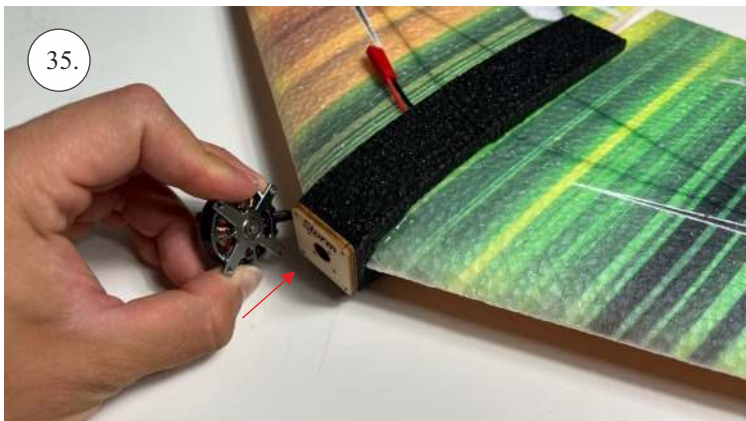

1pcs - Left wing
1pcs - Right wing
2pcs - Fuselage
2pcs - SFGs

1pcs - 1x550mm carbon
1pcs - 1x450mm carbon
2pcs - 1x250mm carbon
1pcs - 1,5x125mm carbon

4pcs - plastic clevis
4pcs - pins for clevis
1pcs - wood motor mount
1pcs - L+R plastic horns for elevons

The center of gravity

We wish you many happy flying hours with the Storm
Your RC Factory team