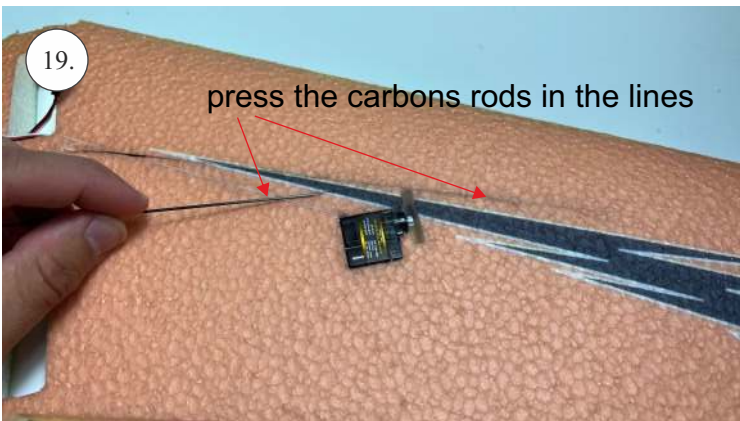

STORM

650 mm

250 mm

110-130g

Li-pol
2s 350mAh

2202
14g / 30w

6-7"

List of parts

1pcs - Left wing
1pcs - Right wing
2pcs - Fuselage
2pcs - SFGs

1pcs - 1x550mm carbon
1pcs - 1x450mm carbon
2pcs - 1x250mm carbon
1pcs - 1,5x125mm carbon

4pcs - plastic clevis
4pcs - pins for clevis
1pcs - wood motor mount
1pcs - L+R plastic horns for elevons

The center of gravity

We wish you many happy flying hours with the Storm
Your RC Factory team