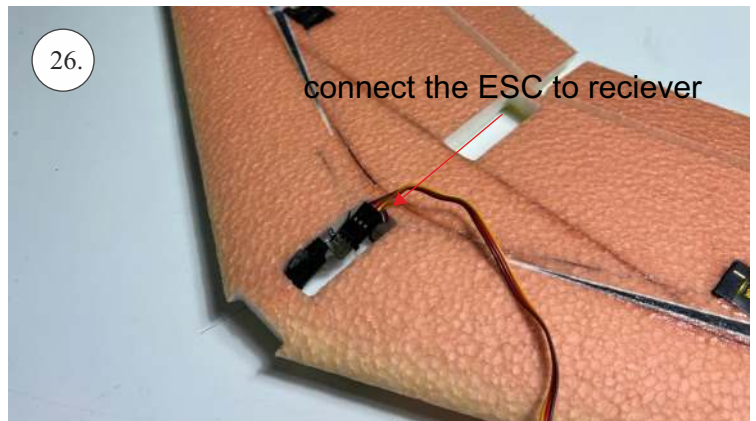

STORM

650 mm

250 mm

110-130g

Li-pol
2s 350mAh

2202
14g / 30w

6-7"

List of parts

1pcs - Left wing
1pcs - Right wing
2pcs - Fuselage
2pcs - SFGs

1pcs - 1x550mm carbon
1pcs - 1x450mm carbon
2pcs - 1x250mm carbon
1pcs - 1,5x125mm carbon

4pcs - plastic clevis
4pcs - pins for clevis
1pcs - wood motor mount
1pcs - L+R plastic horns for elevons

The center of gravity

We wish you many happy flying hours with the Storm
Your RC Factory team