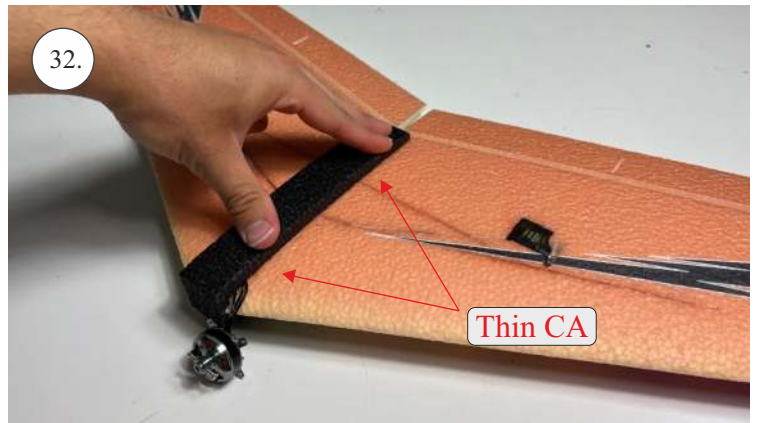

1pcs - Left wing
1pcs - Right wing
2pcs - Fuselage
2pcs - SFGs

1pcs - 1x550mm carbon
1pcs - 1x450mm carbon
2pcs - 1x250mm carbon
1pcs - 1,5x125mm carbon

4pcs - plastic clevis
4pcs - pins for clevis
1pcs - wood motor mount
1pcs - L+R plastic horns for elevons

The center of gravity

We wish you many happy flying hours with the Storm
Your RC Factory team