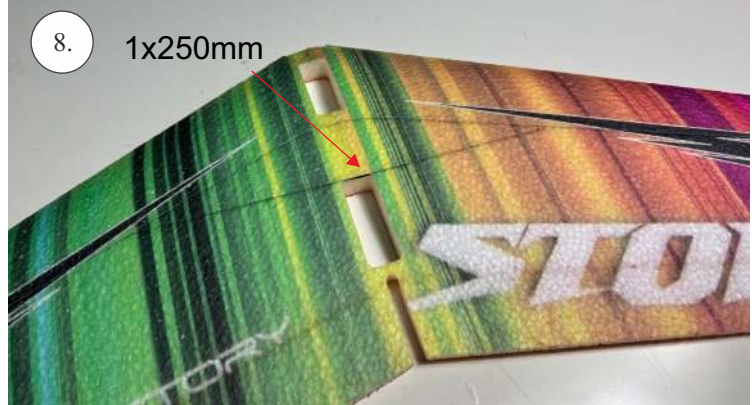

STORM

650 mm

250 mm

110-130g

Li-pol
2s 350mAh

2202
14g / 30w

6-7"

List of parts

1pcs - Left wing
1pcs - Right wing
2pcs - Fuselage
2pcs - SFGs

1pcs - 1x550mm carbon
1pcs - 1x450mm carbon
2pcs - 1x250mm carbon
1pcs - 1,5x125mm carbon

4pcs - plastic clevis
4pcs - pins for clevis
1pcs - wood motor mount
1pcs - L+R plastic horns for elevons