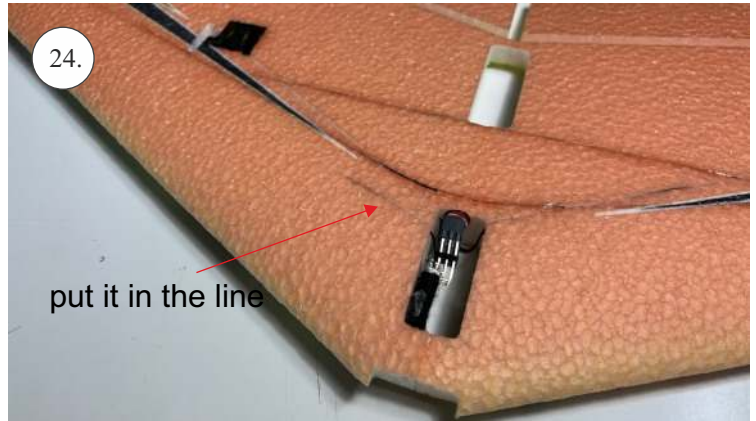

STORM

650 mm

250 mm

110-130g

Li-pol
2s 350mAh

2202
14g / 30w

6-7"

List of parts

1pcs - Left wing
1pcs - Right wing
2pcs - Fuselage
2pcs - SFGs

1pcs - 1x550mm carbon
1pcs - 1x450mm carbon
2pcs - 1x250mm carbon
1pcs - 1,5x125mm carbon

4pcs - plastic clevis
4pcs - pins for clevis
1pcs - wood motor mount
1pcs - L+R plastic horns for elevons

The center of gravity

We wish you many happy flying hours with the Storm
Your RC Factory team