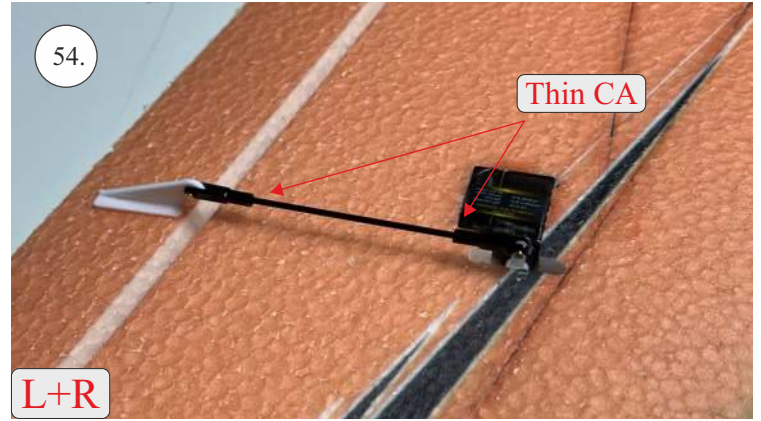

STORM

650 mm

250 mm

110-130g

Li-pol
2s 350mAh

2202
14g / 30w

6-7"

List of parts

1pcs - Left wing
1pcs - Right wing
2pcs - Fuselage
2pcs - SFGs

1pcs - 1x550mm carbon
1pcs - 1x450mm carbon
2pcs - 1x250mm carbon
1pcs - 1,5x125mm carbon

4pcs - plastic clevis
4pcs - pins for clevis
1pcs - wood motor mount
1pcs - L+R plastic horns for elevons

The center of gravity

We wish you many happy flying hours with the Storm
Your RC Factory team