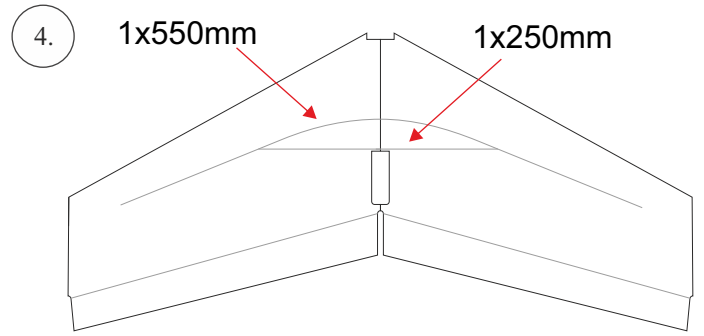

STORM

650 mm

250 mm

110-130g

Li-pol
2s 350mAh

2202
14g / 30w

6-7"

List of parts

1pcs - Left wing
1pcs - Right wing
2pcs - Fuselage
2pcs - SFGs

1pcs - 1x550mm carbon
1pcs - 1x450mm carbon
2pcs - 1x250mm carbon
1pcs - 1,5x125mm carbon

4pcs - plastic clevis
4pcs - pins for clevis
1pcs - wood motor mount
1pcs - L+R plastic horns for elevons