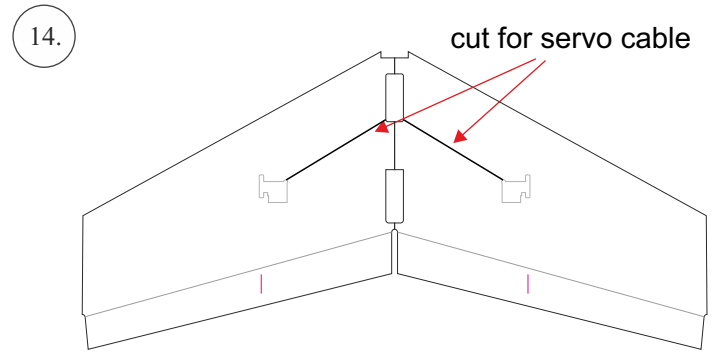

STORM

650 mm

250 mm

110-130g

Li-pol
2s 350mAh

2202
14g / 30w

6-7"

List of parts

1pcs - Left wing
1pcs - Right wing
2pcs - Fuselage
2pcs - SFGs

1pcs - 1x550mm carbon
1pcs - 1x450mm carbon
2pcs - 1x250mm carbon
1pcs - 1,5x125mm carbon

4pcs - plastic clevis
4pcs - pins for clevis
1pcs - wood motor mount
1pcs - L+R plastic horns for elevons