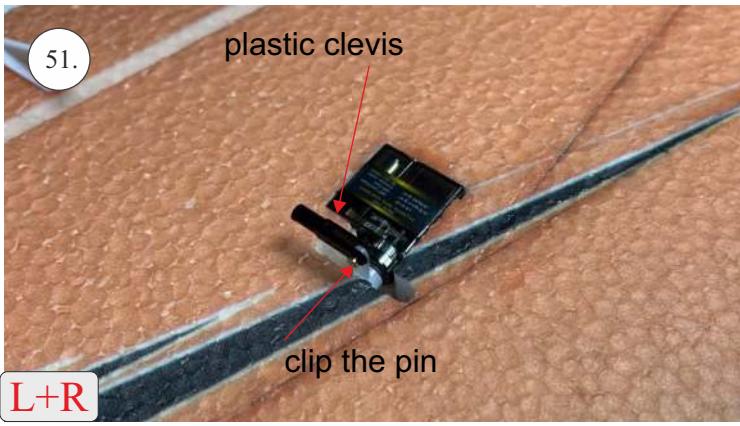

1pcs - Left wing
1pcs - Right wing
2pcs - Fuselage
2pcs - SFGs

1pcs - 1x550mm carbon
1pcs - 1x450mm carbon
2pcs - 1x250mm carbon
1pcs - 1,5x125mm carbon

4pcs - plastic clevis
4pcs - pins for clevis
1pcs - wood motor mount
1pcs - L+R plastic horns for elevons

The center of gravity

We wish you many happy flying hours with the Storm
Your RC Factory team