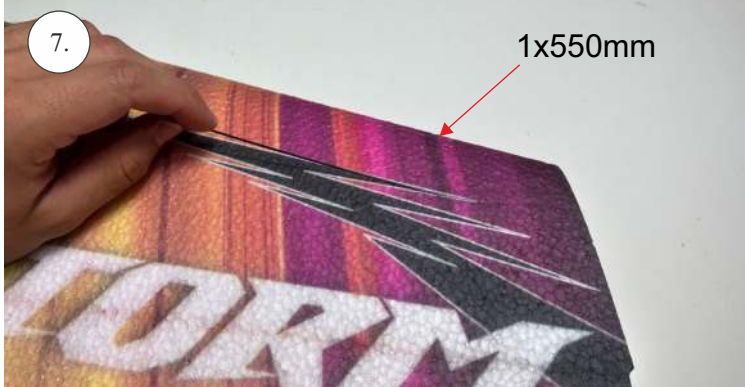

STORM

650 mm

250 mm

110-130g

Li-pol
2s 350mAh

2202
14g / 30w

6-7"

List of parts

1pcs - Left wing
1pcs - Right wing
2pcs - Fuselage
2pcs - SFGs

1pcs - 1x550mm carbon
1pcs - 1x450mm carbon
2pcs - 1x250mm carbon
1pcs - 1,5x125mm carbon

4pcs - plastic clevis
4pcs - pins for clevis
1pcs - wood motor mount
1pcs - L+R plastic horns for elevons