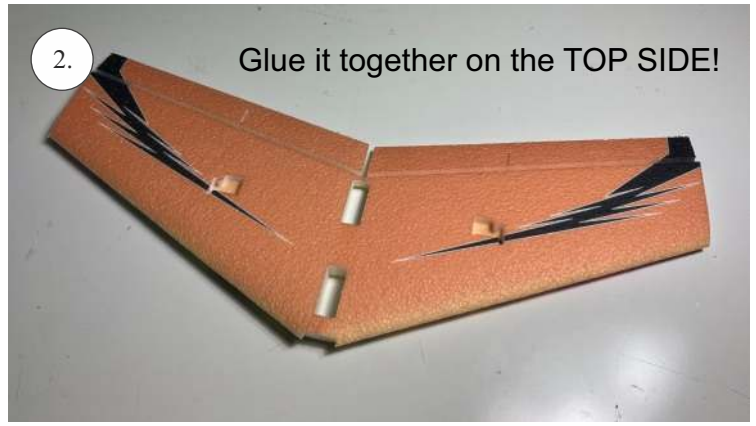

STORM

650 mm

250 mm

110-130g

Li-pol
2s 350mAh

2202
14g / 30w

6-7"

List of parts

1pcs - Left wing
1pcs - Right wing
2pcs - Fuselage
2pcs - SFGs

1pcs - 1x550mm carbon
1pcs - 1x450mm carbon
2pcs - 1x250mm carbon
1pcs - 1,5x125mm carbon

4pcs - plastic clevis
4pcs - pins for clevis
1pcs - wood motor mount
1pcs - L+R plastic horns for elevons

The center of gravity

We wish you many happy flying hours with the Storm
Your RC Factory team