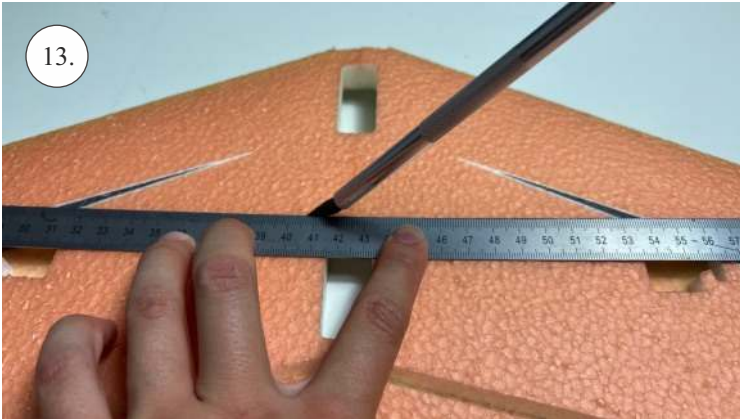

STORM

650 mm

250 mm

110-130g

Li-pol
2s 350mAh

2202
14g / 30w

6-7"

List of parts

1pcs - Left wing
1pcs - Right wing
2pcs - Fuselage
2pcs - SFGs

1pcs - 1x550mm carbon
1pcs - 1x450mm carbon
2pcs - 1x250mm carbon
1pcs - 1,5x125mm carbon

4pcs - plastic clevis
4pcs - pins for clevis
1pcs - wood motor mount
1pcs - L+R plastic horns for elevons

The center of gravity

We wish you many happy flying hours with the Storm
Your RC Factory team