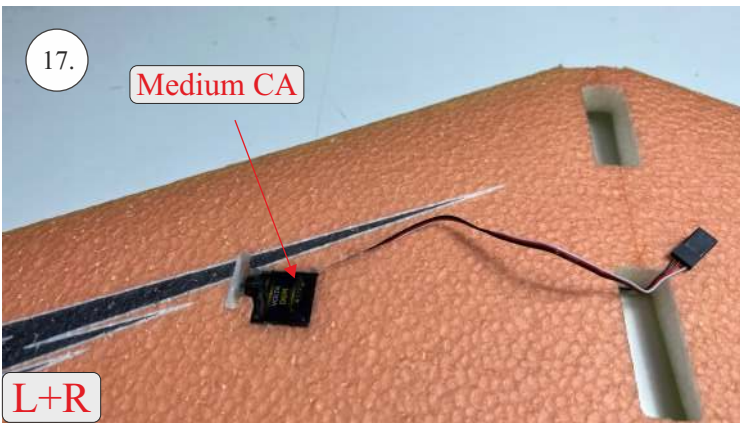

STORM

650 mm

250 mm

110-130g

Li-pol
2s 350mAh

2202
14g / 30w

6-7"

List of parts

1pcs - Left wing
1pcs - Right wing
2pcs - Fuselage
2pcs - SFGs

1pcs - 1x550mm carbon
1pcs - 1x450mm carbon
2pcs - 1x250mm carbon
1pcs - 1,5x125mm carbon

4pcs - plastic clevis
4pcs - pins for clevis
1pcs - wood motor mount
1pcs - L+R plastic horns for elevons

The center of gravity

We wish you many happy flying hours with the Storm
Your RC Factory team