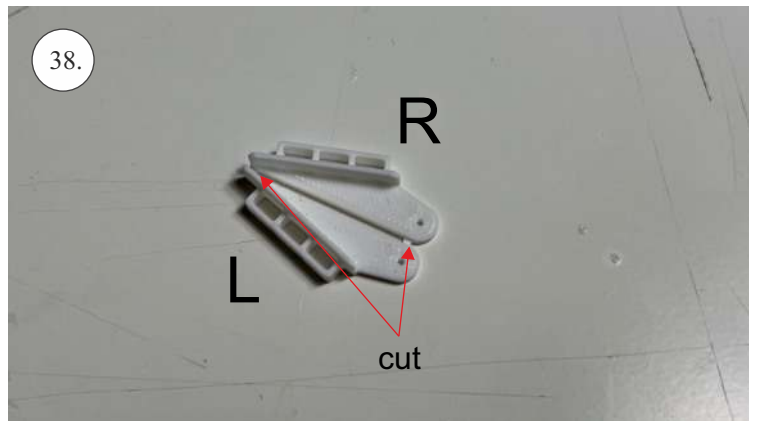

STORM

650 mm

250 mm

110-130g

Li-pol
2s 350mAh

2202
14g / 30w

6-7"

List of parts

1pcs - Left wing
1pcs - Right wing
2pcs - Fuselage
2pcs - SFGs

1pcs - 1x550mm carbon
1pcs - 1x450mm carbon
2pcs - 1x250mm carbon
1pcs - 1,5x125mm carbon

4pcs - plastic clevis
4pcs - pins for clevis
1pcs - wood motor mount
1pcs - L+R plastic horns for elevons