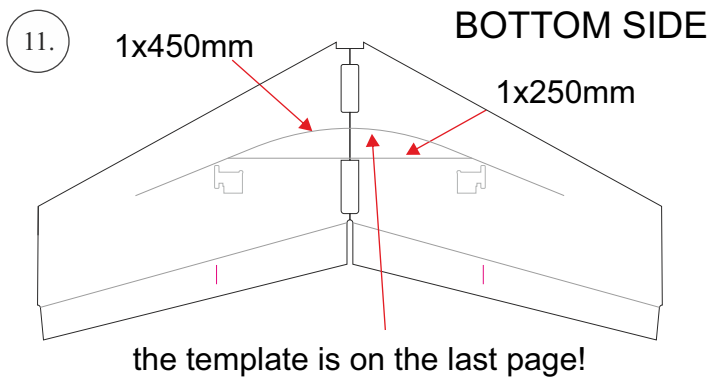

STORM

650 mm

250 mm

110-130g

Li-pol
2s 350mAh

2202
14g / 30w

6-7"

List of parts

1pcs - Left wing
1pcs - Right wing
2pcs - Fuselage
2pcs - SFGs

1pcs - 1x550mm carbon
1pcs - 1x450mm carbon
2pcs - 1x250mm carbon
1pcs - 1,5x125mm carbon

4pcs - plastic clevis
4pcs - pins for clevis
1pcs - wood motor mount
1pcs - L+R plastic horns for elevons