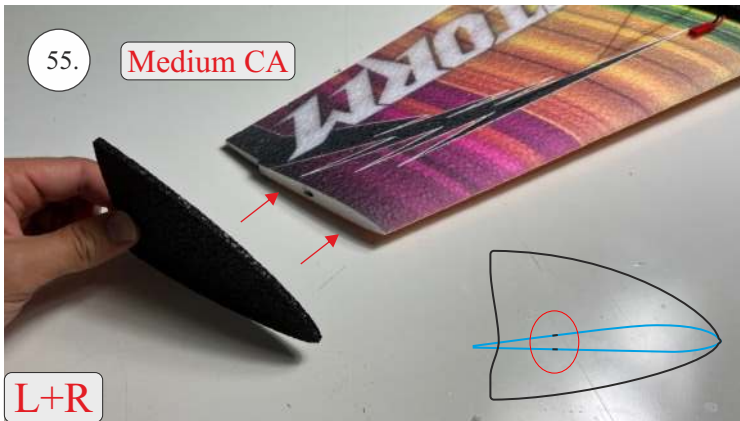

1pcs - Left wing
1pcs - Right wing
2pcs - Fuselage
2pcs - SFGs

1pcs - 1x550mm carbon
1pcs - 1x450mm carbon
2pcs - 1x250mm carbon
1pcs - 1,5x125mm carbon

4pcs - plastic clevis
4pcs - pins for clevis
1pcs - wood motor mount
1pcs - L+R plastic horns for elevons