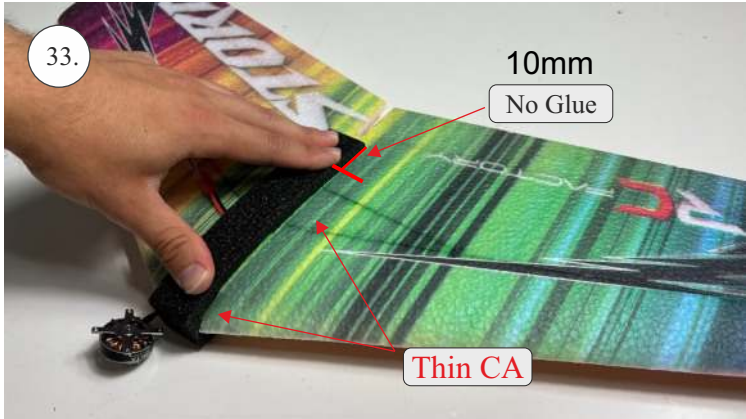

1pcs - Left wing
1pcs - Right wing
2pcs - Fuselage
2pcs - SFGs

1pcs - 1x550mm carbon
1pcs - 1x450mm carbon
2pcs - 1x250mm carbon
1pcs - 1,5x125mm carbon

4pcs - plastic clevis
4pcs - pins for clevis
1pcs - wood motor mount
1pcs - L+R plastic horns for elevons