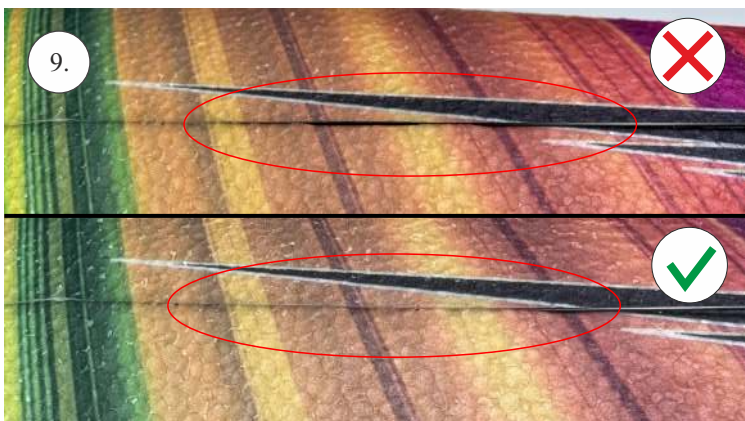

STORM

650 mm

250 mm

110-130g

Li-pol
2s 350mAh

2202
14g / 30w

6-7"

List of parts

1pcs - Left wing
1pcs - Right wing
2pcs - Fuselage
2pcs - SFGs

1pcs - 1x550mm carbon
1pcs - 1x450mm carbon
2pcs - 1x250mm carbon
1pcs - 1,5x125mm carbon

4pcs - plastic clevis
4pcs - pins for clevis
1pcs - wood motor mount
1pcs - L+R plastic horns for elevons

The center of gravity

We wish you many happy flying hours with the Storm
Your RC Factory team