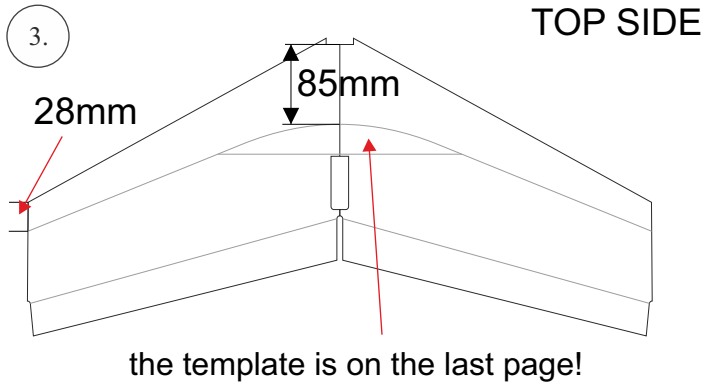

STORM

650 mm

250 mm

110-130g

Li-pol
2s 350mAh

2202
14g / 30w

6-7"

List of parts

1pcs - Left wing
1pcs - Right wing
2pcs - Fuselage
2pcs - SFGs

1pcs - 1x550mm carbon
1pcs - 1x450mm carbon
2pcs - 1x250mm carbon
1pcs - 1,5x125mm carbon

4pcs - plastic clevis
4pcs - pins for clevis
1pcs - wood motor mount
1pcs - L+R plastic horns for elevons