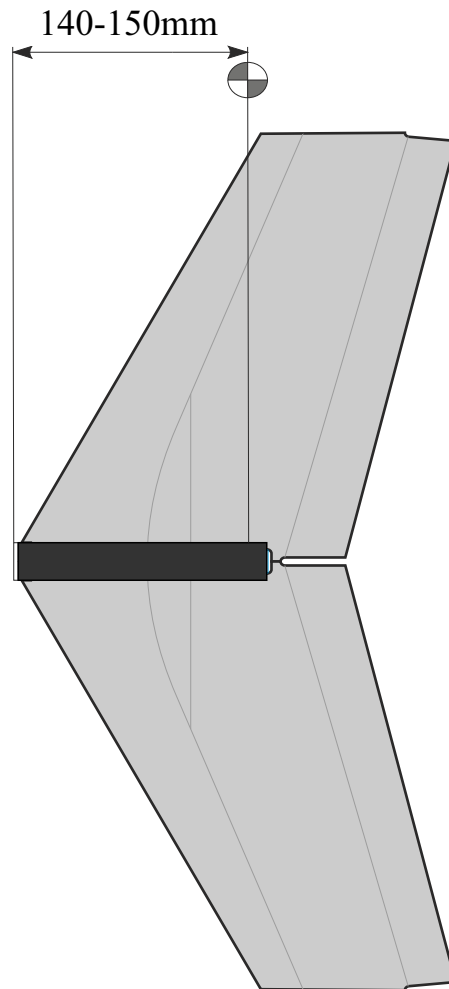

The center of gravity