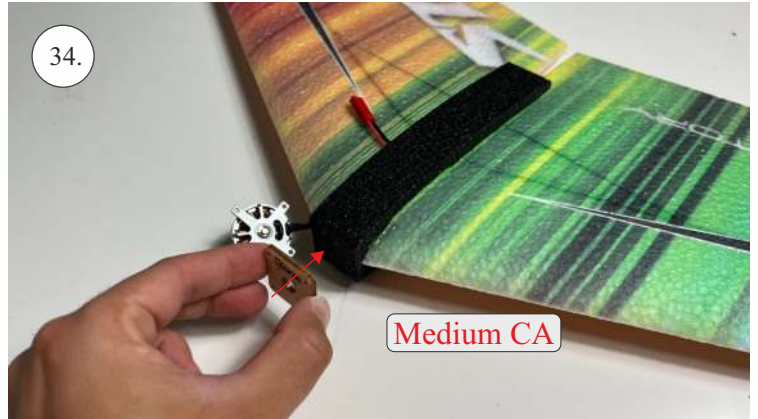

1pcs - Left wing
1pcs - Right wing
2pcs - Fuselage
2pcs - SFGs

1pcs - 1x550mm carbon
1pcs - 1x450mm carbon
2pcs - 1x250mm carbon
1pcs - 1,5x125mm carbon

4pcs - plastic clevis
4pcs - pins for clevis
1pcs - wood motor mount
1pcs - L+R plastic horns for elevons