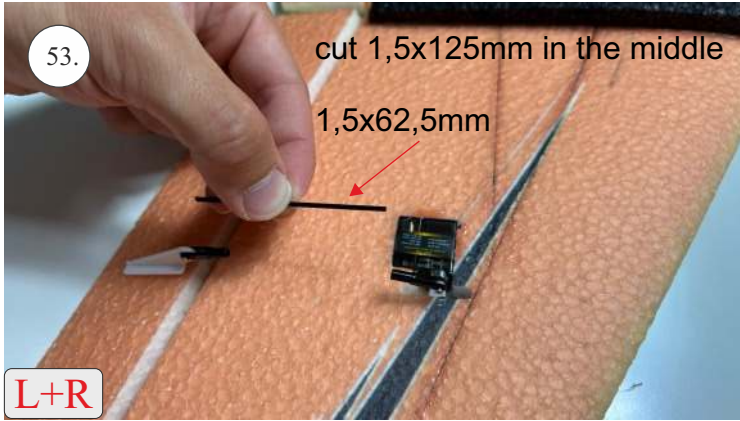

STORM

650 mm

250 mm

110-130g

Li-pol
2s 350mAh

2202
14g / 30w

6-7"

List of parts

1pcs - Left wing
1pcs - Right wing
2pcs - Fuselage
2pcs - SFGs

1pcs - 1x550mm carbon
1pcs - 1x450mm carbon
2pcs - 1x250mm carbon
1pcs - 1,5x125mm carbon

4pcs - plastic clevis
4pcs - pins for clevis
1pcs - wood motor mount
1pcs - L+R plastic horns for elevons