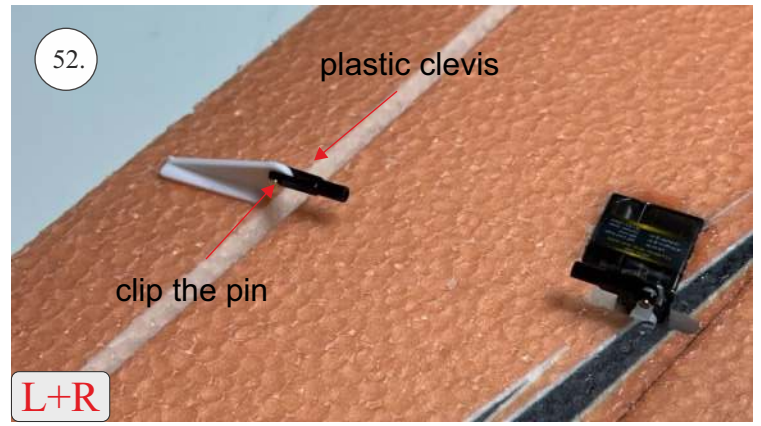

STORM

650 mm

250 mm

110-130g

Li-pol
2s 350mAh

2202
14g / 30w

6-7"

List of parts

1pcs - Left wing
1pcs - Right wing
2pcs - Fuselage
2pcs - SFGs

1pcs - 1x550mm carbon
1pcs - 1x450mm carbon
2pcs - 1x250mm carbon
1pcs - 1,5x125mm carbon

4pcs - plastic clevis
4pcs - pins for clevis
1pcs - wood motor mount
1pcs - L+R plastic horns for elevons