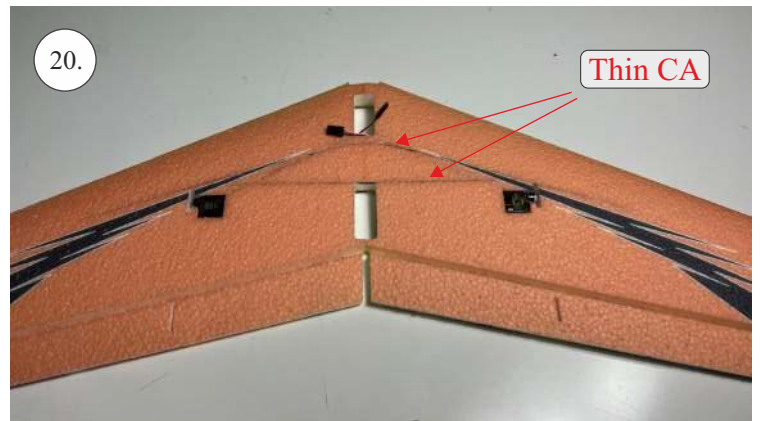

STORM

650 mm

250 mm

110-130g

Li-pol
2s 350mAh

2202
14g / 30w

6-7"

List of parts

1pcs - Left wing
1pcs - Right wing
2pcs - Fuselage
2pcs - SFGs

1pcs - 1x550mm carbon
1pcs - 1x450mm carbon
2pcs - 1x250mm carbon
1pcs - 1,5x125mm carbon

4pcs - plastic clevis
4pcs - pins for clevis
1pcs - wood motor mount
1pcs - L+R plastic horns for elevons