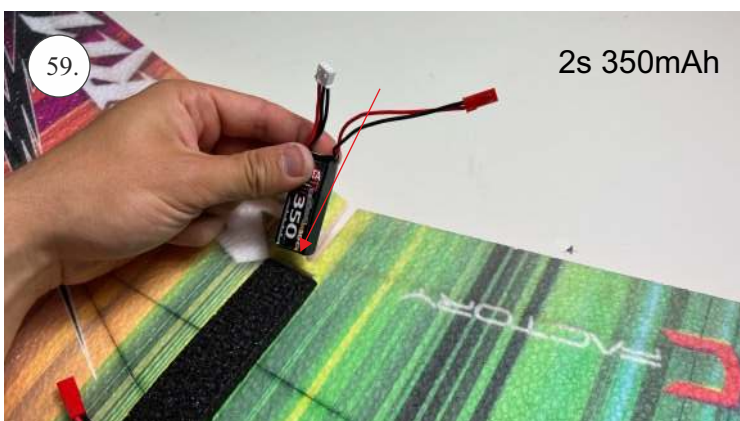

STORM

650 mm

250 mm

110-130g

Li-pol
2s 350mAh

2202
14g / 30w

6-7"

List of parts

1pcs - Left wing
1pcs - Right wing
2pcs - Fuselage
2pcs - SFGs

1pcs - 1x550mm carbon
1pcs - 1x450mm carbon
2pcs - 1x250mm carbon
1pcs - 1,5x125mm carbon

4pcs - plastic clevis
4pcs - pins for clevis
1pcs - wood motor mount
1pcs - L+R plastic horns for elevons

The center of gravity

We wish you many happy flying hours with the Storm
Your RC Factory team